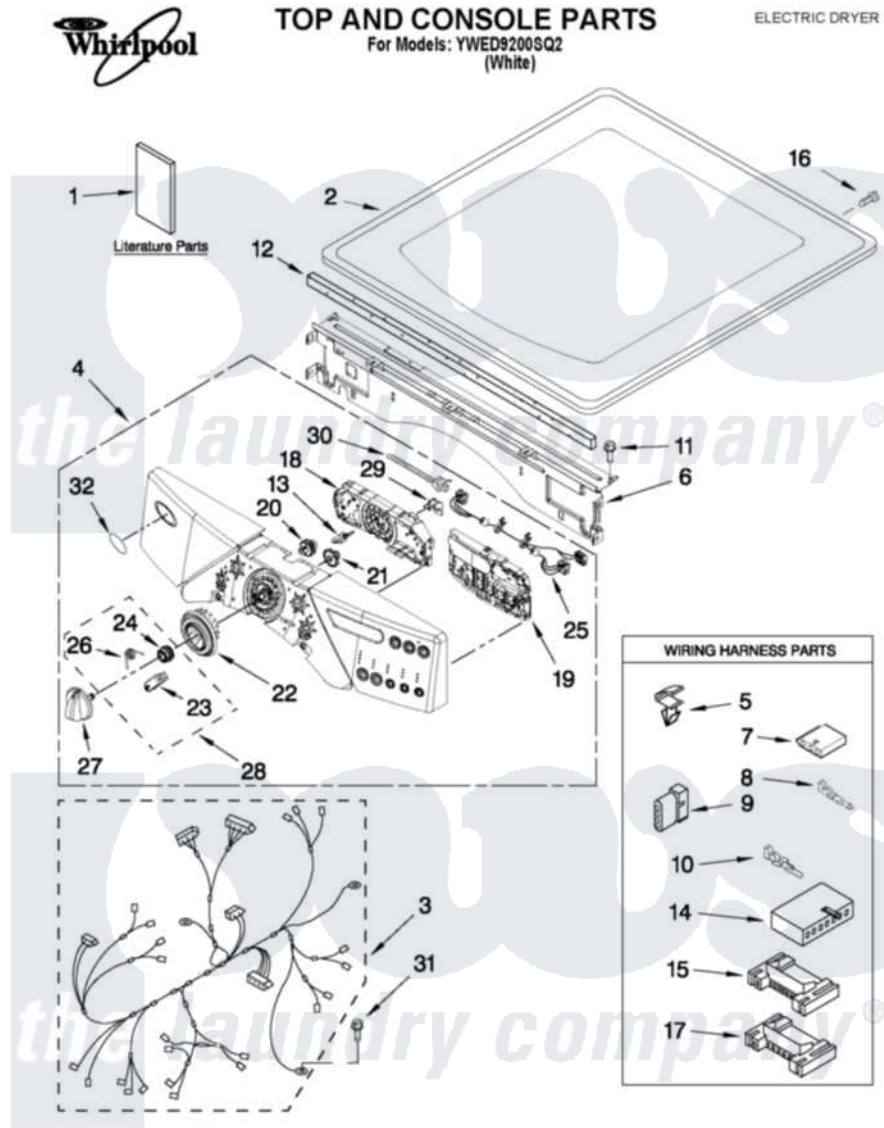

Whirlpool YWED9200SQ2 01 - TOP AND CONSOLE PARTS

FOR ORDERING INFORMATION REFER TO PARTS PRICE LIST

8-09 Litho in U.S.A. (LT)(bay)

1

Part No. W10287650 Rev. A

Whirlpool Residential Whirlpool YWED9200SQ2 Dryer Parts Parts Diagram 01 - TOP AND CONSOLE PARTS

[Click on the part number to view part](#)

Item	Original Part Number	Replaced By	Status	Part Description
1	W10224575		Not Available	USE & CARE GUIDE
"	W10258369		Not Available	TECH SHEET
"	W10255469		Not Available	INSTALLATION INSTRUCTIONS
2	3980634	W10117263		Top
3	W10111064			Harness, Main
4	W10246726			Panel, Console
5	3394427			Clip-Harness
6	W10215656			Bracket, Console
7	353424			Plug, Terminal
8	94614			Terminal
9	3936144			Do-It-Yourself Repair Manuals
10	94613	596797		Terminal
11	3390647	488729		Screw
12	W10112267			Foam-Seal Control Bracket
13	W10030070	W10012480		Kit
14	3936150			Connector, 7-Circuit

15	3395683		Receptacle, Multi-Terminal
16	98139	303776	Screw
17	2203186		Connector, 5-Circuit
18	W10279686		User Interface
19	W10280098		User-Interface
20	W10012430		Encoder, Wheel Kit.
21	W10012440		Retainer-Snap
22	W10012410		Knob, Light Ring
23	W10012810	280230	Encoder, Wheel Kit.
24	W10012450	280230	Encoder, Wheel Kit.
25	W10242906		Harness, Communication
26	W10012820	280230	Encoder, Wheel Kit.
27	W10116701		Knob, Control
28	280230		Encoder, Wheel Kit.
29	W10112268		Clip-Harness
30	3391018		Tie Cable
31	693995		Screw, Hex Head
32	W10117943	8303811	Badge, Assembly