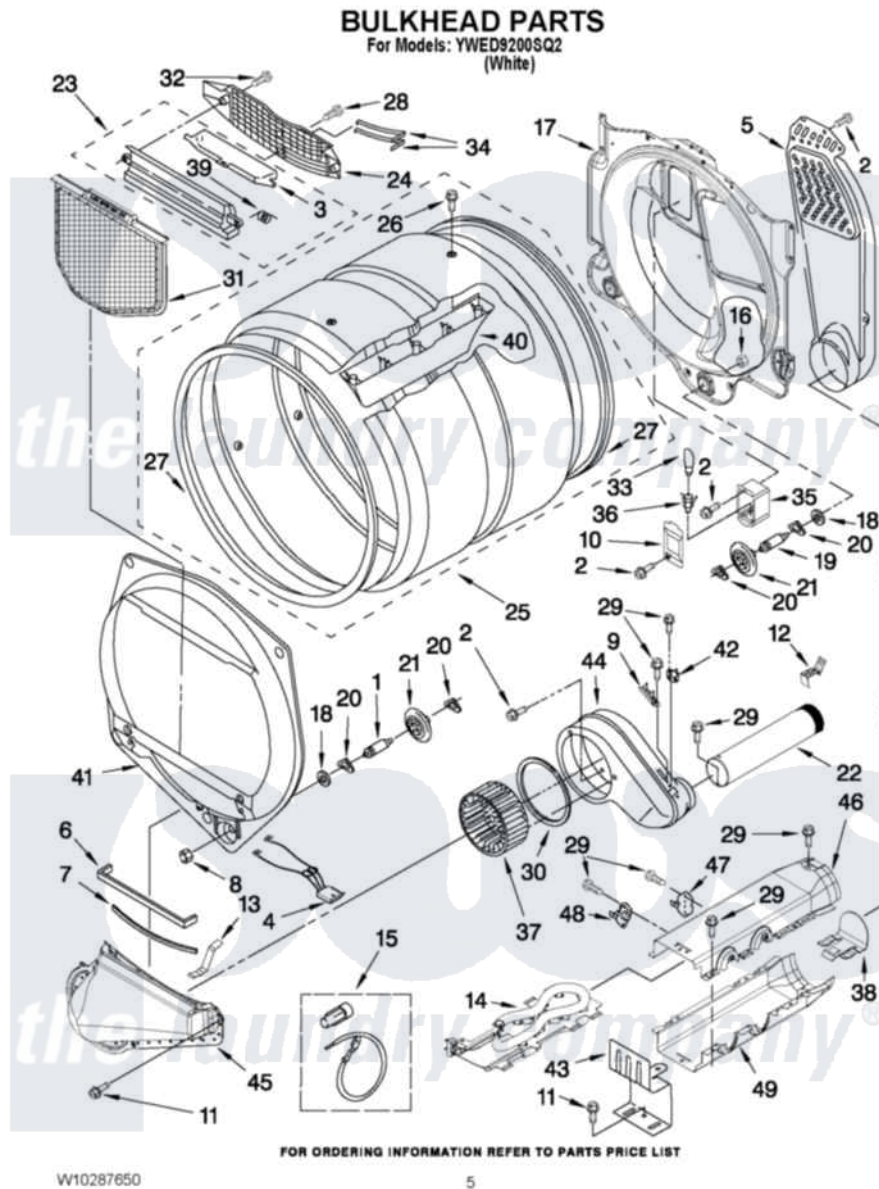

Whirlpool YWED9200SQ2 03 - BULKHEAD PARTS

Whirlpool [Residential Whirlpool YWED9200SQ2 Dryer Parts](#) Parts Diagram 03 - BULKHEAD PARTS
Click on the part number to view part

Item	Original Part Number	Replaced By	Status	Part Description
1	8575324	W10359271		Shaft, Drum Roller Threads
2	3390647	488729		Screw
3	3394984	8563758		Door, Lint Screen
4	3406653			Harness, Sensor
5	697354	3387911		Duct-Air
6	697813			Seal, Outlet Housing
7	697814	697813		Seal, Outlet Housing
8	3934666	W10080210		Nut, 3/8 X 16
9	3392519			Thermal Limiter
10	3402841	8532165		Lens, Drum Light
11	489463			Screw, 8-18 X 1/16
12	8572105			Retainer, Toe Panel
13	8066208			Clip-Exhaust
14	8544771			Heater Element
15	279457			Wire Kit, Terminal
16	W10001120	W10080190		Nut, 3/8-16

17	W10080170		Bulkhead, Rear
18	3387459	W10080960	Washer, Support
19	8575325	W10359272	Shaft, Roller Drum Threads
20	690997		Washer, Thrust
21	8536973	W10314173	Support
22	8563745	279936	Kit-Exhst
23	3394985	8563755	Housing, Outlet Assembly
24	8299979		Grill, Outlet Screen Door
25	W10181466		Complete Drum Assembly
26	W10219342		Screw, Baffle Mounting
27	W10166807	280114	Seal
28	695240	488729	Screw
29	8533971	90767	Screw, 8A X 3/8 HeX Washer Head Tapping
30	697770		Seal, Cover Plate Blower Housing
31	W10049370	W10120998	Screen
32	3387230		Screw, 10-16 X 13/16
33	3406124	22002263	Lamp
34	3387223		Electrode, Sensor
35	8578825		Bracket, Drum Light
36	W10214261		Socket, Drum Light Assembly
37	697772		Wheel, Blower
38	8544776		Flange, Heater Box
39	3394986		Spring, Lint Screen Door
40	697693	W10113136	Baffle, Drum
41	W10252304		Bulkhead, Front
42	8577274		Thermostat 295F
43	8066099		Bracket, Heater Box
44	8544362	W10119255	Housing, Blower
45	8066168	W10128606	Duct-Lint
46	8544769		Housing, Blower Lint Duct Assembly
47	279973		Kit, Thermal Cut-Off
48	3391914		Thermostat 295 F
49	8544770		Housing Slot, Heater Box