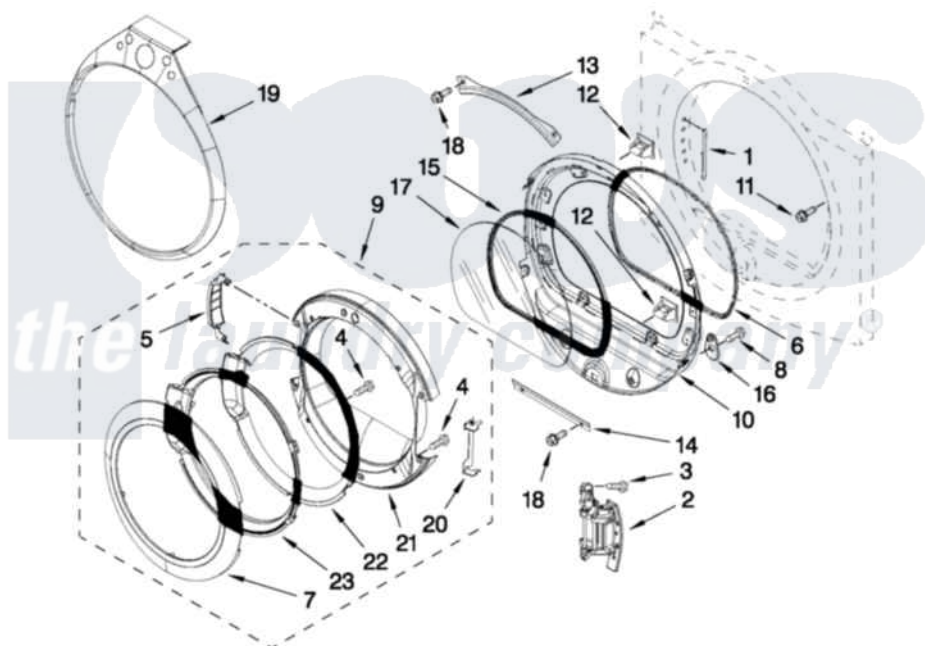

Whirlpool YWED9200SQ2 04 - DOOR PARTS

DOOR PARTS For Models: YWED9200SQ2 (White)

FOR ORDERING INFORMATION REFER TO PARTS PRICE LIST

W10287650

7

Whirlpool [Residential Whirlpool YWED9200SQ2 Dryer Parts](#) Parts Diagram 04 - DOOR PARTS
Click on the part number to view part

Item	Original Part Number	Replaced By	Status	Part Description
1	W10085210			Label-Hinge Hole Cover Front Panel
2	W10139920			Door Hinge Assembly
3	W10159996			Screw, 10-24 X 25/64
4	9742177			Screw, 8-18 X .625
5	W10180119			Cover-Hinge, Stationary Cover Hinge
"	W10181197			Cover Hinge
6	W10139457			Seal-Door Handle, Ring Door
7	8578154			Handle, Door Ring Assembly
8	3400224			Screw, 1/4-20 X 3/8
9	W10180111			Door Assembly
10	8578229			Door Assembly
11	355515			Screw, 8-18 X 11/16
12	690081	279570		Latch
13	8519356			Retainer-Window
14	8519354			Retainer-Window

15	8579662		Gasket, Window
16	W10048910		Screw-Plug
17	8566254		Glass-Window
18	3393258	3373329D	Screw
19	W10180493		Tear-Drop Trim And Clip Assembly
20	W10180120		Shield, Door
21	W10180118		Door, Intermediate
22	W10180117		Door Mask
23	8578155		Door Screen