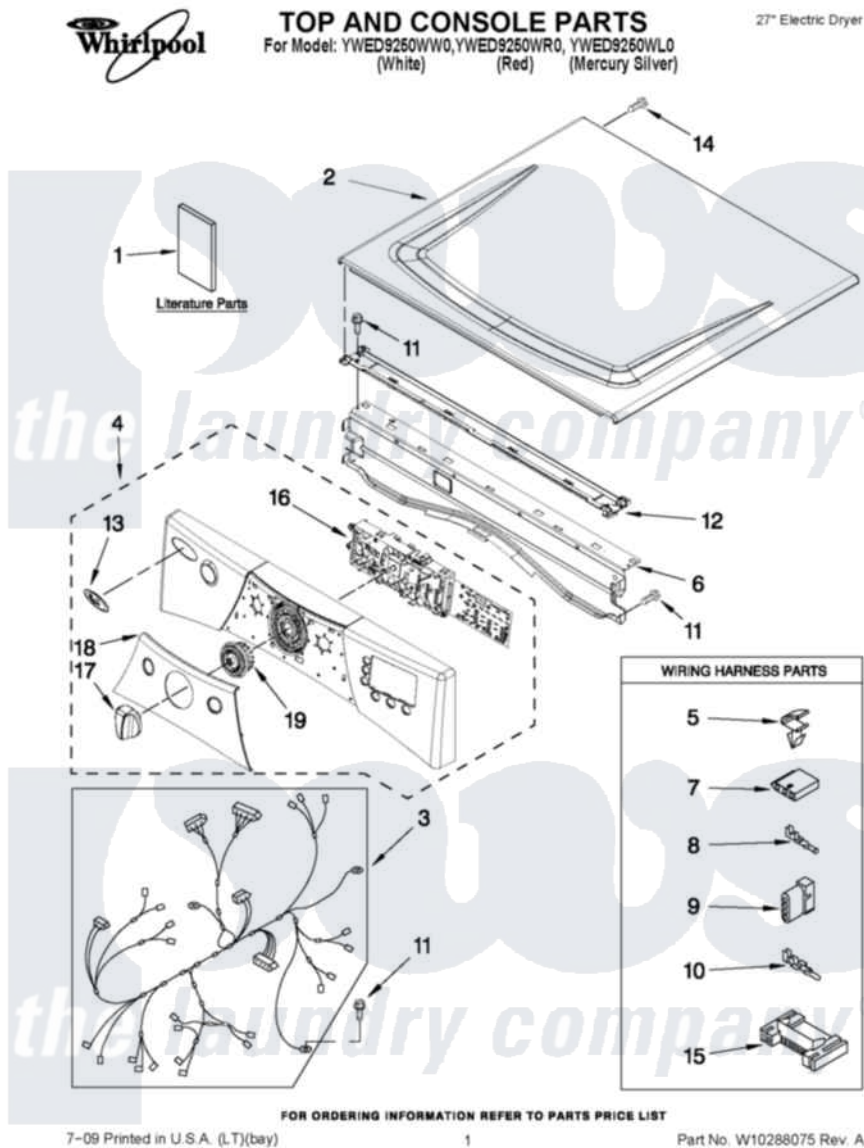

# Whirlpool YWED9250WL0 01 - TOP AND CONSOLE PARTS

Whirlpool Residential Whirlpool YWED9250WL0 Dryer Parts Parts Diagram 01 - TOP AND CONSOLE PARTS  
 Click on the part number to view part

Item	Original Part Number	Replaced By	Status	Part Description
1	W10240872		Not Available	USE & CARE GUIDE
"	W10238792		Not Available	TECH SHEET
"	W10240584		Not Available	INSTALLATION, INSTRUCTION
2	8563730	<a href="#">W10336080</a>		Top
"	W10251212	<a href="#">W10336090</a>		Top
"	<a href="#">W10251213</a>			Top
3	W10251444		Not Available	HARNESS, MAIN
4	<a href="#">W10215749</a>			Panel, Console
"	<a href="#">W10247248</a>			Panel, Console
"	<a href="#">W10251188</a>			Panel, Console
5	<a href="#">3394427</a>			Clip-Harness
6	<a href="#">8565237</a>			Bracket, Console
7	<a href="#">353424</a>			Plug, Terminal
8	<a href="#">94614</a>			Terminal
9	<a href="#">3936144</a>			Do-It-Yourself Repair Manuals
10	94613	<a href="#">596797</a>		Terminal

11	3390647	<a href="#">488729</a>	Screw
12	<a href="#">W10266747</a>		Channel-Water, Dryer
13	W10117943	<a href="#">8303811</a>	Badge, Assembly
14	<a href="#">3400238</a>		Screw, 2-28 X 1/2
15	<a href="#">3395683</a>		Receptacle, Multi-Terminal
16	<a href="#">W10247235</a>		Assembly, User Interface
17	<a href="#">W10215781</a>		Knob Assembly
"	<a href="#">W10247262</a>		Knob Assembly
18	W10215770	<a href="#">W10253116</a>	Cover, Center
"	<a href="#">W10247250</a>		Cover, Center
"	<a href="#">W10247243</a>		Cover, Center
19	<a href="#">W10237301</a>		Cycle, Light Guide