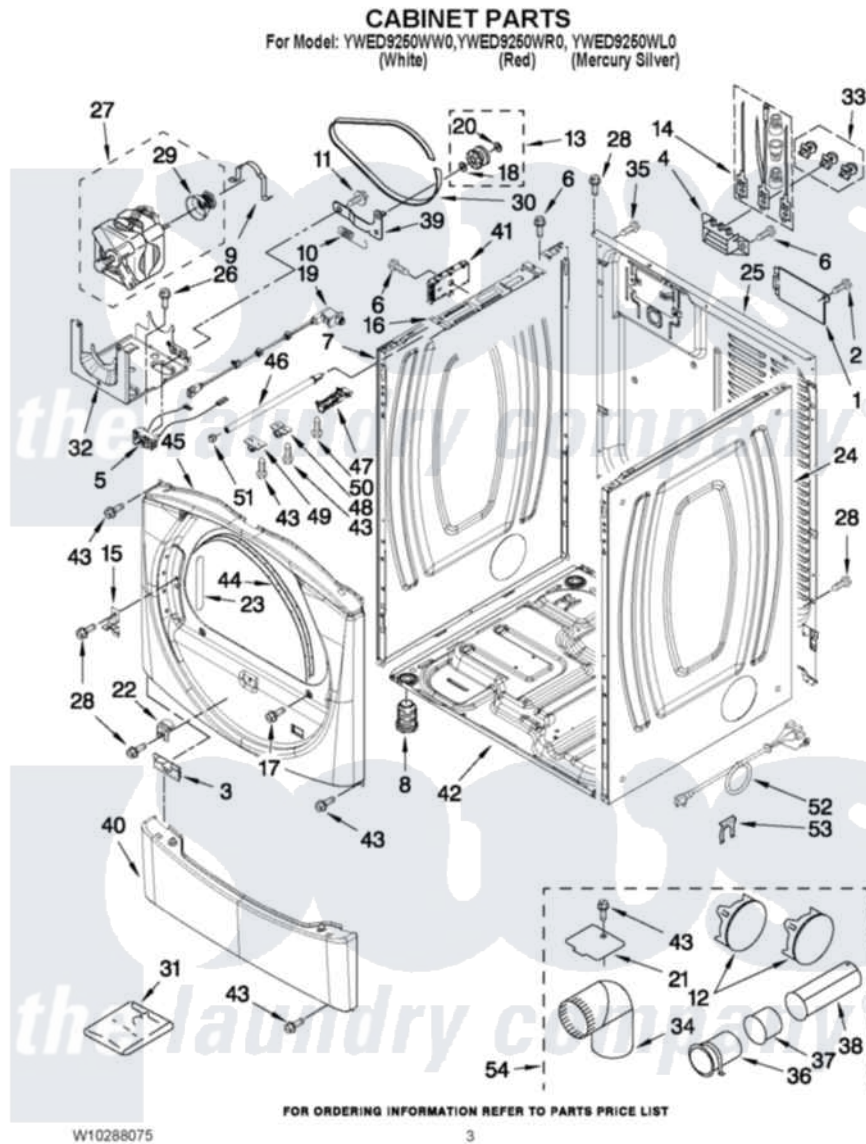

Whirlpool YWED9250WL0 02 - CABINET PARTS

Whirlpool [Residential Whirlpool YWED9250WL0 Dryer Parts](#) Parts Diagram 02 - CABINET PARTS
Click on the part number to view part

Item	Original Part Number	Replaced By	Status	Part Description
1	8576583	W10119283		Cover, Terminal Block
2	3390814	90767		Screw, 8A X 3/8 HeX Washer Head Tapping
3	8519459			Clip, Toe Panel
4	3397659			Block, Terminal
5	W10246525	W10314253		Switch, Assembly Broken Belt
6	90767			Screw, 8A X 3/8 HeX Washer Head Tapping
7	8565054			Panel, Side
"	W10251216			Panel, Side
"	W10251218			Panel, Side
8	3392100	49621		Feet-Leveling
NI	279810			Foot-Optional
9	660658			Clamp, Motor Mounting 343481 685441
10	3387374			Spring, Idler
11	3389420			Retainer-Idler 1/4-20 X 1/16