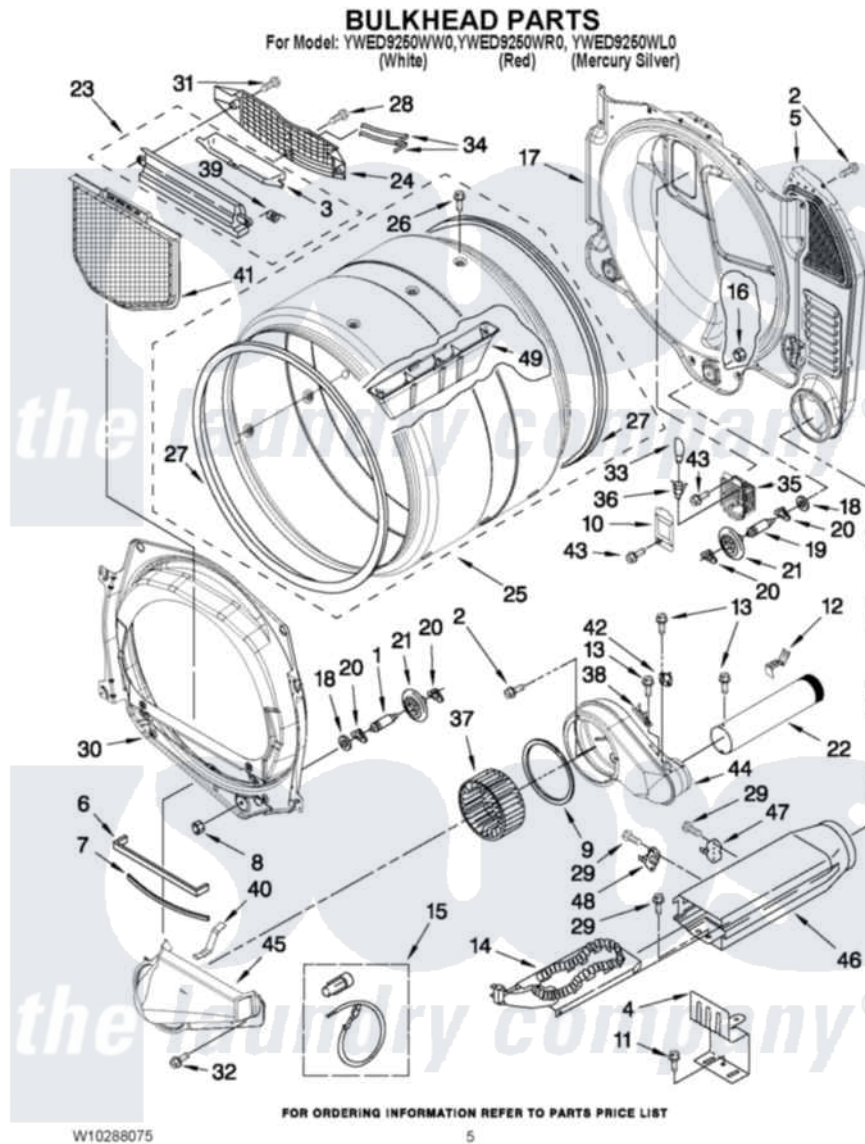

# Whirlpool YWED9250WL0 03 - BULKHEAD PARTS

Whirlpool Residential Whirlpool YWED9250WL0 Dryer Parts Parts Diagram 03 - BULKHEAD PARTS  
Click on the part number to view part

Item	Original Part Number	Replaced By	Status	Part Description
1	8575324	<a href="#">W10359271</a>		Shaft, Drum Roller Threads
2	3390647	<a href="#">488729</a>		Screw
3	<a href="#">W10153413</a>			Door, Lint Screen
4	<a href="#">8066099</a>			Bracket, Heater Box
5	697354	<a href="#">3387911</a>		Duct-Air
6	<a href="#">697813</a>			Seal, Outlet Housing
7	697814	<a href="#">697813</a>		Seal, Outlet Housing
8	3934666	<a href="#">W10080210</a>		Nut, 3/8 X 16
9	<a href="#">697770</a>			Seal, Cover Plate Blower Housing
10	3402841	<a href="#">8532165</a>		Lens, Drum Light
11	<a href="#">693995</a>			Screw, Hex Head
12	<a href="#">8572105</a>			Retainer, Toe Panel
13	8533971	<a href="#">90767</a>		Screw, 8A X 3/8 HeX Washer Head Tapping
14	<a href="#">3387747</a>			Element, Heater
15	<a href="#">279457</a>			Wire Kit, Terminal