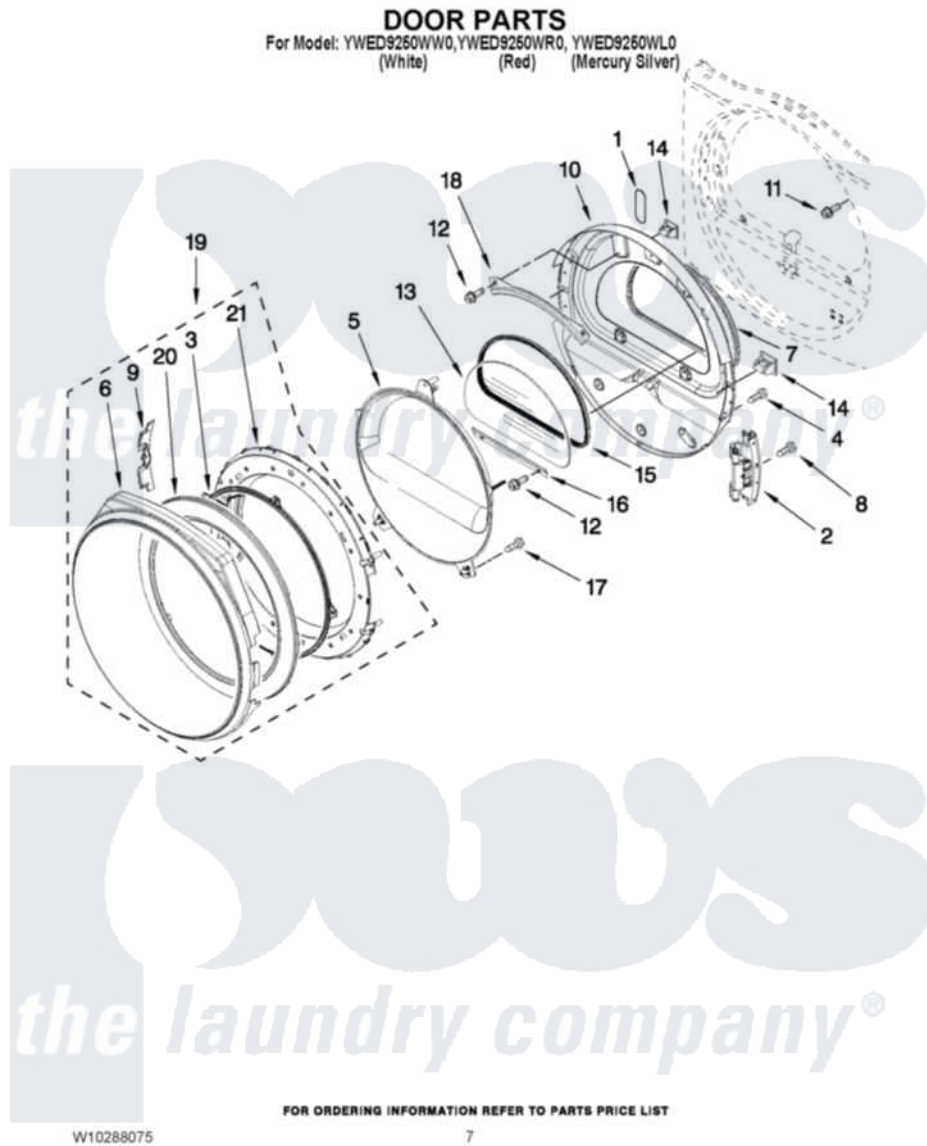

Whirlpool YWED9250WL0 04 - DOOR PARTS

Whirlpool [Residential Whirlpool YWED9250WL0 Dryer Parts](#) Parts Diagram 04 - DOOR PARTS
Click on the part number to view part

Item	Original Part Number	Replaced By	Status	Part Description
1	W10256915			Label, Hinge Hole Cover
2	8578887			Door Hinge Assembly
3	N/P		Not Available	SCREEN, DOOR (NOT SERVICEABLE SPERATELY, ORDER ITEM. 19)
4	8534044			Screw, 8-18 X 1/2
5	W10215764			Door, Intermediate Stationary
6	W10215757			Trim, Door Ring Outer
"	W10215824			Door Trim Outer Ring
"	W10215823			Door Trim Outer Ring
7	W10163915			Door Seal
8	W10159996			Screw, 10-24 X 25/64
9	W10215766			Door Trim, Hinge Cover
"	W10215826			Door Trim, Hinge Cover
"	W10215825			Door Trim, Hinge Cover
10	W10259900	W10164062		Door Assembly
11	355515			Screw, 8-18 X 11/16

12	3393258	3373329D	Screw
13	8565117	W10286878	Window
14	690081	279570	Latch
15	8579663		Seal, Window
16	8519354		Retainer-Window
17	8534022		Screw, 8-18 X 1/16
18	8519356		Retainer-Window
19	W10215756		Door Assembly Outer
"	W10215831		Door Assembly Outer
"	W10215830		Door Assembly Outer
20	N/P	Not Available	TRIM-DOOR INNER RING (NOT SERVICEABLE SEPERATELY, ORDER ITEM. 19)
21	W10215762	W10431338	Door