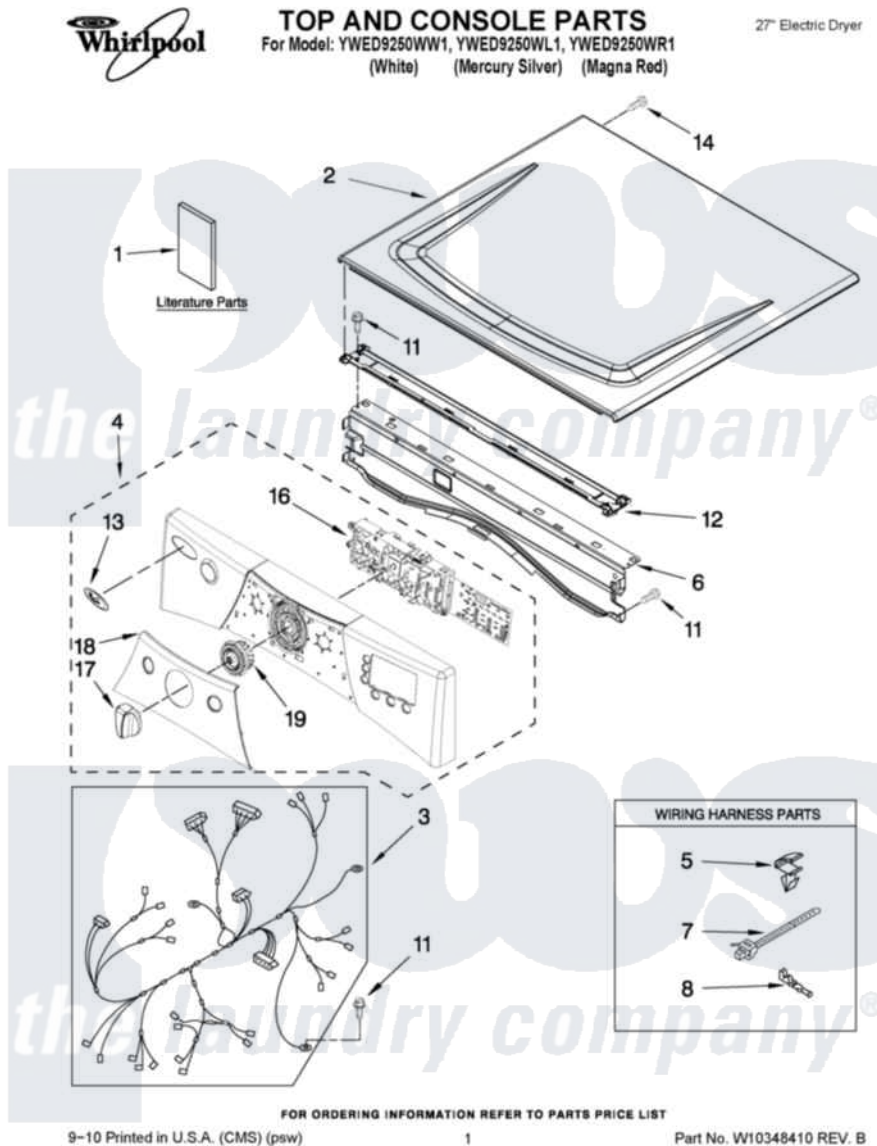

Whirlpool YWED9250WL1 01 - TOP AND CONSOLE PARTS

Whirlpool Residential Whirlpool YWED9250WL1 Dryer Parts Parts Diagram 01 - TOP AND CONSOLE PARTS
Click on the part number to view part

Item	Original Part Number	Replaced By	Status	Part Description
1	W10240872		Not Available	USE & CARE GUIDE
"	W10238792		Not Available	TECH SHEET
"	W10240584		Not Available	INSTALLATION, INSTRUCTION
2	8563730	W10336080		Top
"	W10251213			Top
"	W10251212	W10336090		Top
3	W10251444		Not Available	HARNESS, MAIN
4	W10215477	W10215749		Panel, Console
"	W10251188			Panel, Console
"	W10247248			Panel, Console
5	3394427			Clip-Harness
6	8565237			Bracket, Console
7	3391018			Tie Cable
8	94614			Terminal
11	3390647	488729		Screw
12	W10266747			Channel-Water, Dryer

13	W10117943	8303811	Badge, Assembly
14	3400238		Screw, 2-28 X 1/2
16	W10247235		Assembly, User Interface
17	W10215781		Knob Assembly
"	W10247262		Knob Assembly
18	W10253116		Cover, Center
"	W10247243		Cover, Center
"	W10247250		Cover, Center
19	W10237301		Cycle, Light Guide