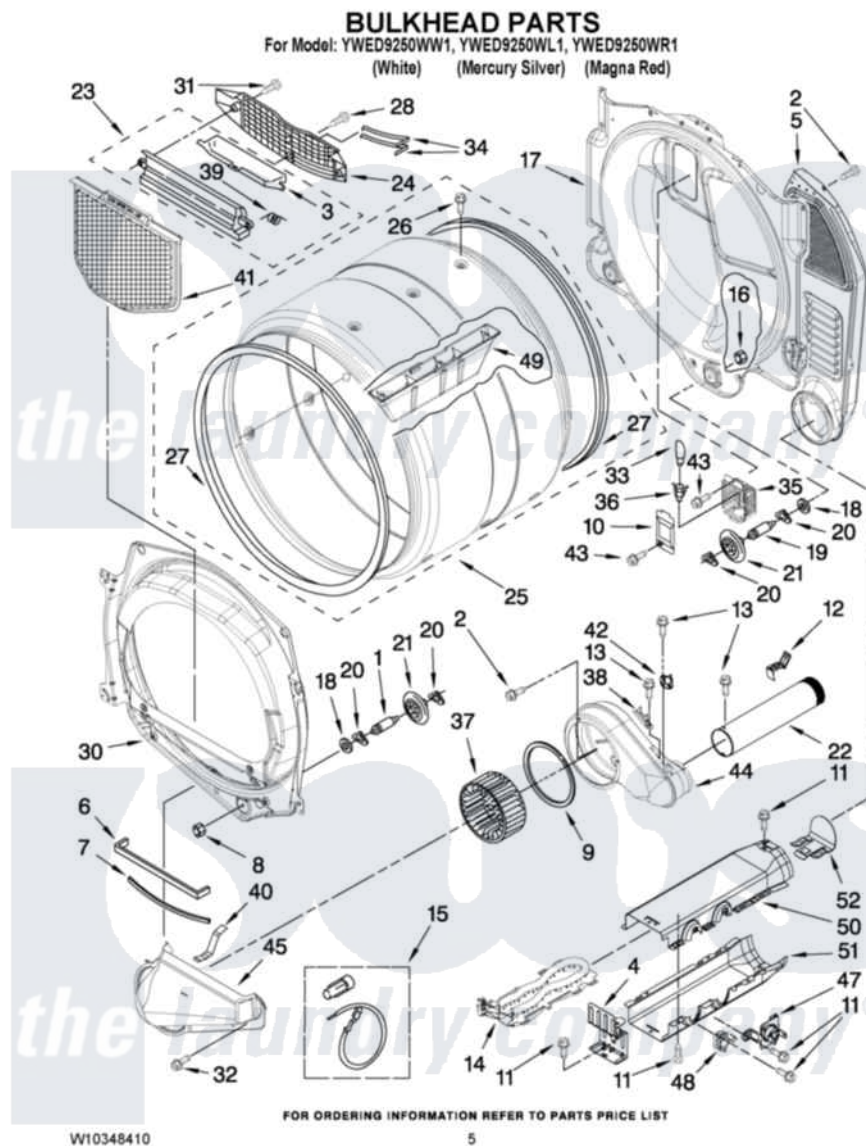

Whirlpool YWED9250WL1 03 - BULKHEAD PARTS

Whirlpool Residential Whirlpool YWED9250WL1 Dryer Parts Parts Diagram 03 - BULKHEAD PARTS
Click on the part number to view part

Item	Original Part Number	Replaced By	Status	Part Description
1	8575324	W10359271		Shaft, Drum Roller Threads
2	3390647	488729		Screw
3	W10153413			Door, Lint Screen
4	8066099			Bracket, Heater Box
5	697354	3387911		Duct-Air
6	697813			Seal, Outlet Housing
7	697814	697813		Seal, Outlet Housing
8	3934666	W10080210		Nut, 3/8 X 16
9	697770			Seal, Cover Plate Blower Housing
10	3402841	8532165		Lens, Drum Light
11	693995			Screw, Hex Head
12	8572105			Retainer, Toe Panel
13	8533971	90767		Screw, 8A X 3/8 HeX Washer Head Tapping
14	8544771			Heater Element
15	279457			Wire Kit, Terminal

16	W10001120	W10080190	Nut, 3/8-16
17	W10080170		Bulkhead, Rear
18	3387459	W10080960	Washer, Support
19	8575325	W10359272	Shaft, Roller Drum Threads
20	690997		Washer, Thrust
21	8536973	W10314173	Support
22	8563728		Exhaust Pipe
23	W10153423		Outlet Grille, Housing Assembly
24	W10153412		Grille, Outlet
25	W10153420		Complete Drum Assembly
26	W10219342		Screw, Baffle Mounting
27	W10166807	280114	Seal
28	695240	488729	Screw
30	8565061		Bulkhead, Front
31	3387230		Screw, 10-16 X 13/16
32	489463		Screw, 8-18 X 1/16
33	3406124	22002263	Lamp
34	3387223		Electrode, Sensor
35	8578825		Bracket, Drum Light
36	W10214261		Socket, Drum Light Assembly
37	697772		Wheel, Blower
38	3392519		Thermal Limiter
39	3394986		Spring, Lint Screen Door
40	8066208		Clip-Exhaust
41	W10049370	W10120998	Screen
42	8577274		Thermostat 295F
43	487909	488729	Screw
44	8544362	W10119255	Housing, Blower
45	8066168	W10128606	Duct-Lint
47	8318314	279973	Kit, Thermal Cut-Off
48	3391914		Thermostat 295 F
49	W10153409		Baffle, Drum
50	8544769		Housing, Blower Lint Duct Assembly
51	8544770		Housing Slot, Heater Box
52	8544776		Flange, Heater Box