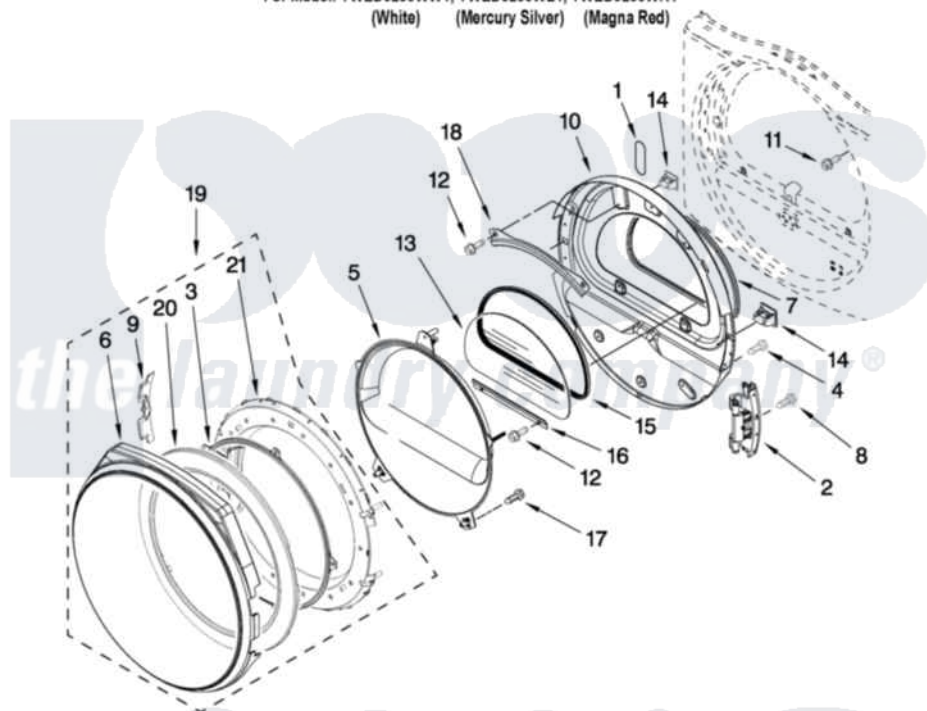

Whirlpool YWED9250WL1 04 - DOOR PARTS

DOOR PARTS

For Model: YWED9250WW1, YWED9250WL1, YWED9250WR1
(White) (Mercury Silver) (Magna Red)

FOR ORDERING INFORMATION REFER TO PARTS PRICE LIST

W10348410

7

Whirlpool [Residential Whirlpool YWED9250WL1 Dryer Parts](#) Parts Diagram 04 - DOOR PARTS
Click on the part number to view part

Item	Original Part Number	Replaced By	Status	Part Description
1	W10256915			Label, Hinge Hole Cover
2	8578887			Door Hinge Assembly
3	N/P		Not Available	SCREEN, DOOR (NOT SERVICEABLE SPERATELY, ORDER ITEM. 19)
4	8534044			Screw, 8-18 X 1/2
5	W10215764			Door, Intermediate Stationary
6	W10215757			Trim, Door Ring Outer
"	W10215823			Door Trim Outer Ring
"	W10215824			Door Trim Outer Ring
7	W10163915			Door Seal
8	W10159996			Screw, 10-24 X 25/64
9	W10215766			Door Trim, Hinge Cover
"	W10215825			Door Trim, Hinge Cover
"	W10215826			Door Trim, Hinge Cover
10	W10270215			Door Assembly Inner
11	355515			Screw, 8-18 X 11/16

12	3393258	3373329D	Screw
13	W10286878		Window
14	690081	279570	Latch
15	8579663		Seal, Window
16	8519354		Retainer-Window
17	8534022		Screw, 8-18 X 1/16
18	8519356		Retainer-Window
19	W10215756		Door Assembly Outer
"	W10215830		Door Assembly Outer
"	W10215831		Door Assembly Outer
20	N/P	Not Available	TRIM-DOOR INNER RING (NOT SERVICEABLE SEPERATELY, ORDER ITEM. 19)
21	W10215762	W10431338	Door