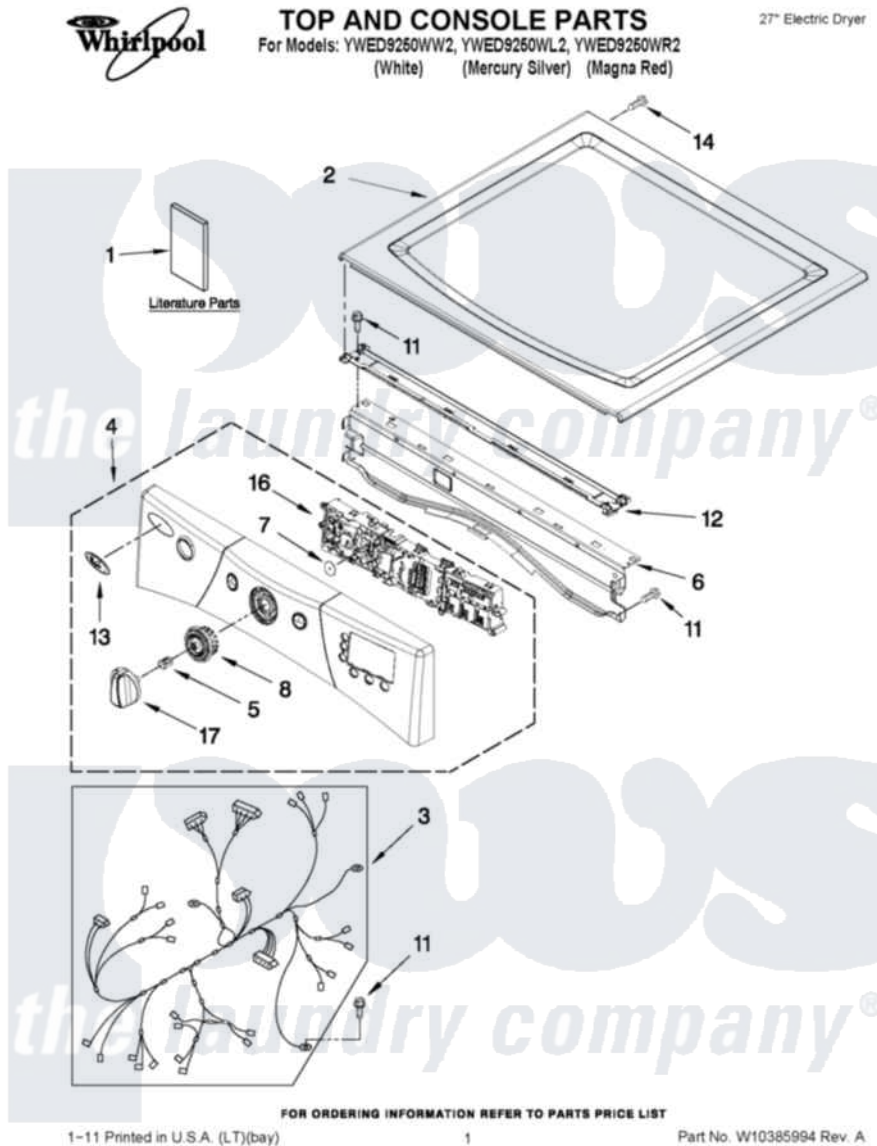

Whirlpool YWED9250WL2 01 - TOP AND CONSOLE PARTS

Whirlpool Residential Whirlpool YWED9250WL2 Dryer Parts Parts Diagram 01 - TOP AND CONSOLE PARTS
 Click on the part number to view part

Item	Original Part Number	Replaced By	Status	Part Description
1	W10240872		Not Available	USE & CARE GUIDE
"	W10340328		Not Available	TECH SHEET
"	W10240584		Not Available	INSTALLATION, INSTRUCTION
2	W10336080			Top
"	W10336091			Top
"	W10336090			Top
3	W10251444		Not Available	HARNESS, MAIN
4	W10329847		Not Available	PANEL, CONSOLE (INCLUDES, ITEM. 13) (WHITE)
"	W10329848		Not Available	PANEL, CONSOLE (INCLUDES, ITEM. 13) (MERCURY SILVER)
"	W10329849		Not Available	PANEL, CONSOLE (INCLUDES, ITEM. 13) (MAGNA RED)
5	W10153920			Spring, Knob
6	8565237			Bracket, Console

7	8572039		Seal, User Interface
8	W10237301		Cycle, Light Guide
11	3390647	488729	Screw
12	W10266747		Channel-Water, Dryer
13	W10117943	8303811	Badge, Assembly
14	3400238		Screw, 2-28 X 1/2
16	W10215475		Assembly, User Interface
17	W10215781		Knob Assembly
"	W10247262		Knob Assembly