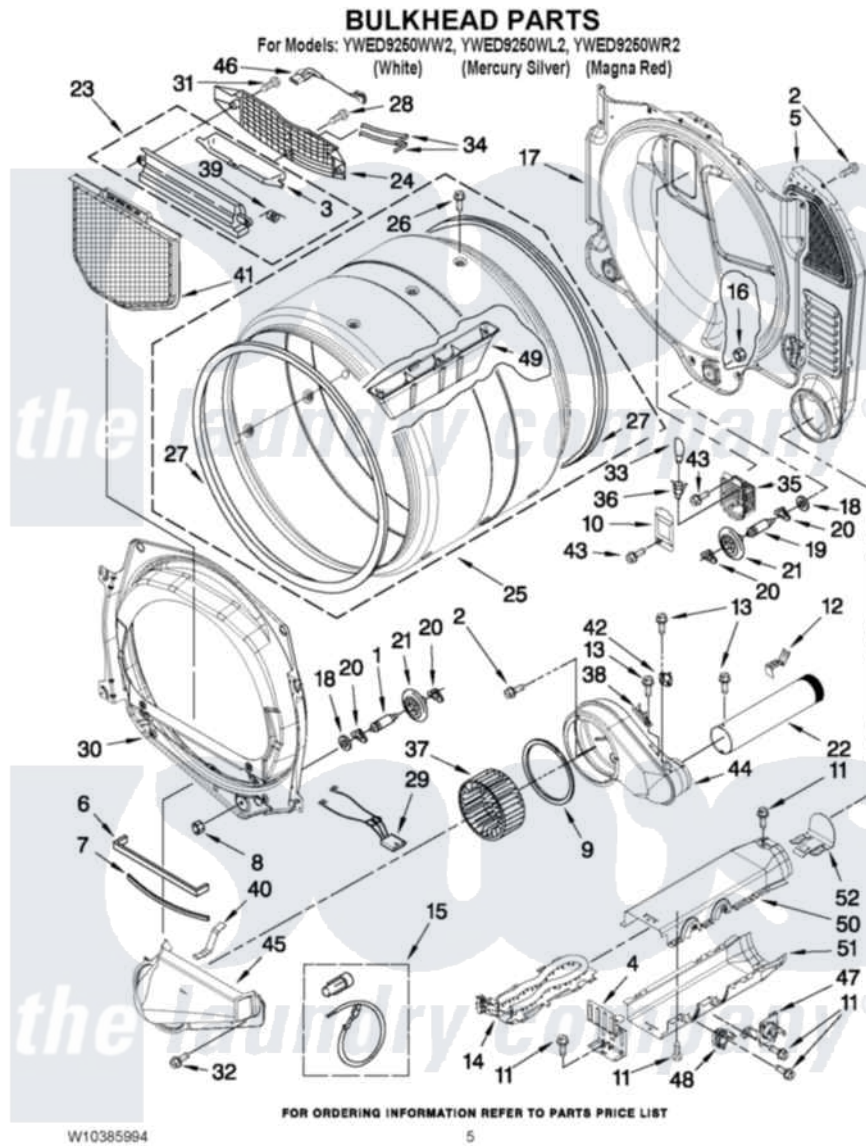

Whirlpool YWED9250WL2 03 - BULKHEAD PARTS

Whirlpool Residential Whirlpool YWED9250WL2 Dryer Parts Parts Diagram 03 - BULKHEAD PARTS
Click on the part number to view part

Item	Original Part Number	Replaced By	Status	Part Description
1	W10359271			Shaft, Drum Roller Threads
2	3390647	488729		Screw
3	W10153413			Door, Lint Screen
4	8066099			Bracket, Heater Box
5	697354	3387911		Duct-Air
6	697813			Seal, Outlet Housing
7	697814	697813		Seal, Outlet Housing
8	3934666	W10080210		Nut, 3/8 X 16
9	697770			Seal, Cover Plate Blower Housing
10	3402841	8532165		Lens, Drum Light
11	693995			Screw, Hex Head
12	8572105			Retainer, Toe Panel
13	8533971	90767		Screw, 8A X 3/8 HeX Washer Head Tapping
14	8544771			Heater Element
15	279457			Wire Kit, Terminal

16	W10001120	W10080190	Nut, 3/8-16
17	W10080170		Bulkhead, Rear
18	3387459	W10080960	Washer, Support
19	W10359272		Shaft, Roller Drum Threads
20	690997		Washer, Thrust
21	W10314171		Roller, Support Assembly
22	8563728		Exhaust Pipe
23	W10153423		Outlet Grille, Housing Assembly
24	W10153412		Grille, Outlet
25	W10153420		Complete Drum Assembly
26	W10219342		Screw, Baffle Mounting
27	W10166807	280114	Seal
28	695240	488729	Screw
29	3406653		Harness, Sensor
30	8565061		Bulkhead, Front
31	3387230		Screw, 10-16 X 13/16
32	489463		Screw, 8-18 X 1/16
33	3406124	22002263	Lamp
34	3387223		Electrode, Sensor
35	8578825		Bracket, Drum Light
36	W10214261		Socket, Drum Light Assembly
37	697772		Wheel, Blower
38	3392519		Thermal Limiter
39	3394986		Spring, Lint Screen Door
40	8066208		Clip-Exhaust
41	W10049370	W10120998	Screen
42	8577274		Thermostat 295F
43	487909	488729	Screw
44	8544362	W10119255	Housing, Blower
45	8066168	W10128606	Duct-Lint
46	W10110975		Harness, Sensor
47	8318314	279973	Kit, Thermal Cut-Off
48	3391914		Thermostat 295 F
49	W10153409		Baffle, Drum
50	8544769		Housing, Blower Lint Duct Assembly
51	8544770		Housing Slot, Heater Box
52	8544776		Flange, Heater Box