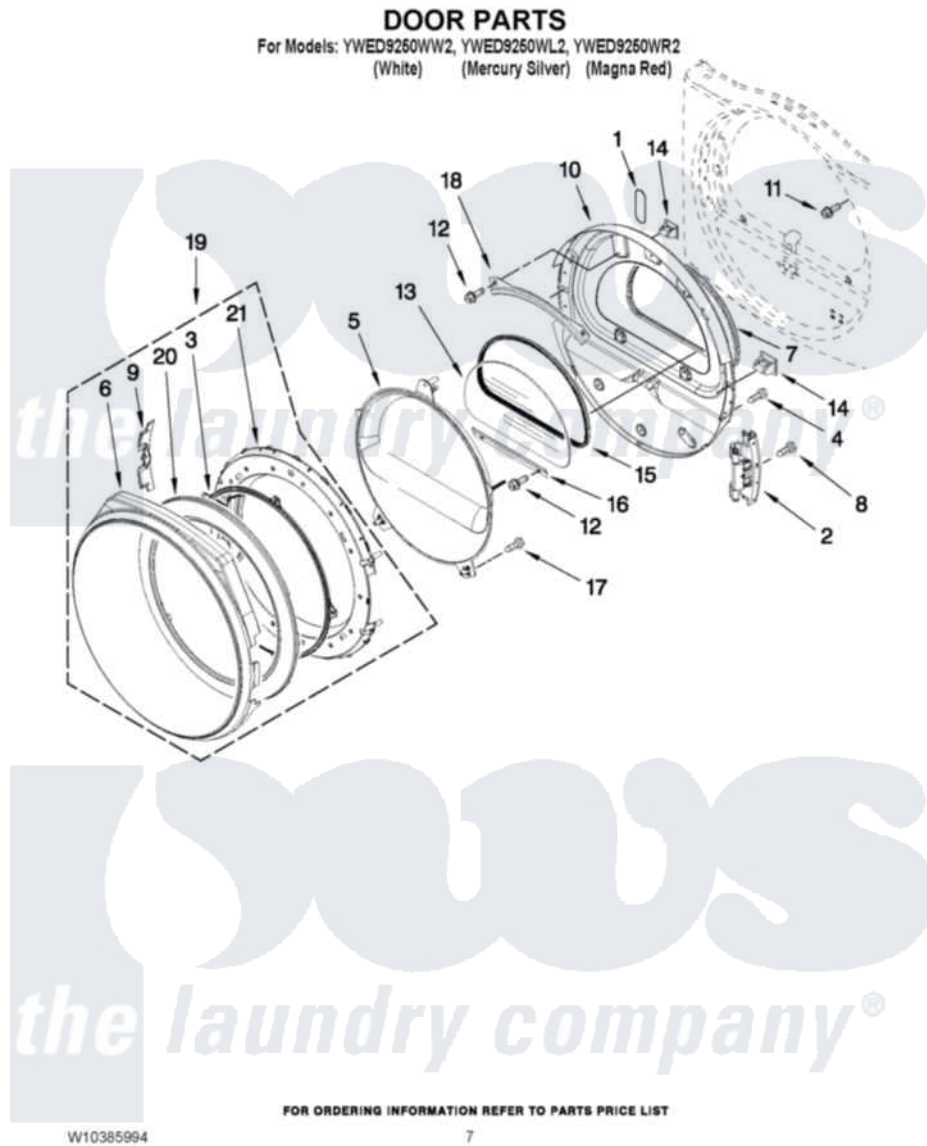

Whirlpool YWED9250WL2 04 - DOOR PARTS

Whirlpool [Residential Whirlpool YWED9250WL2 Dryer Parts](#) Parts Diagram 04 - DOOR PARTS
Click on the part number to view part

Item	Original Part Number	Replaced By	Status	Part Description
1	W10256915			Label, Hinge Hole Cover
2	W10304672	8578887		Door Hinge Assembly
3	N/P		Not Available	SCREEN, DOOR (NOT SERVICEABLE SPERATELY, ORDER ITEM. 19)
4	8534044			Screw, 8-18 X 1/2
5	W10215764			Door, Intermediate Stationary
6	W10215757			Trim, Door Ring Outer
"	W10215823			Door Trim Outer Ring
"	W10215824			Door Trim Outer Ring
7	W10163915			Door Seal
8	W10159996			Screw, 10-24 X 25/64
9	W10215766			Door Trim, Hinge Cover
"	W10215825			Door Trim, Hinge Cover
"	W10215826			Door Trim, Hinge Cover
10	W10270215			Door Assembly Inner
11	355515			Screw, 8-18 X 11/16

12	3393258	3373329D	Screw
13	W10286878		Window
14	690081	279570	Latch
15	8579663		Seal, Window
16	8519354		Retainer-Window
17	8534022		Screw, 8-18 X 1/16
18	8519356		Retainer-Window
19	W10215756		Door Assembly Outer
"	W10215830		Door Assembly Outer
"	W10215831		Door Assembly Outer
20	N/P	Not Available	TRIM-DOOR INNER RING (NOT SERVICEABLE SEPERATELY, ORDER ITEM. 19)
21	W10215762	W10431338	Door