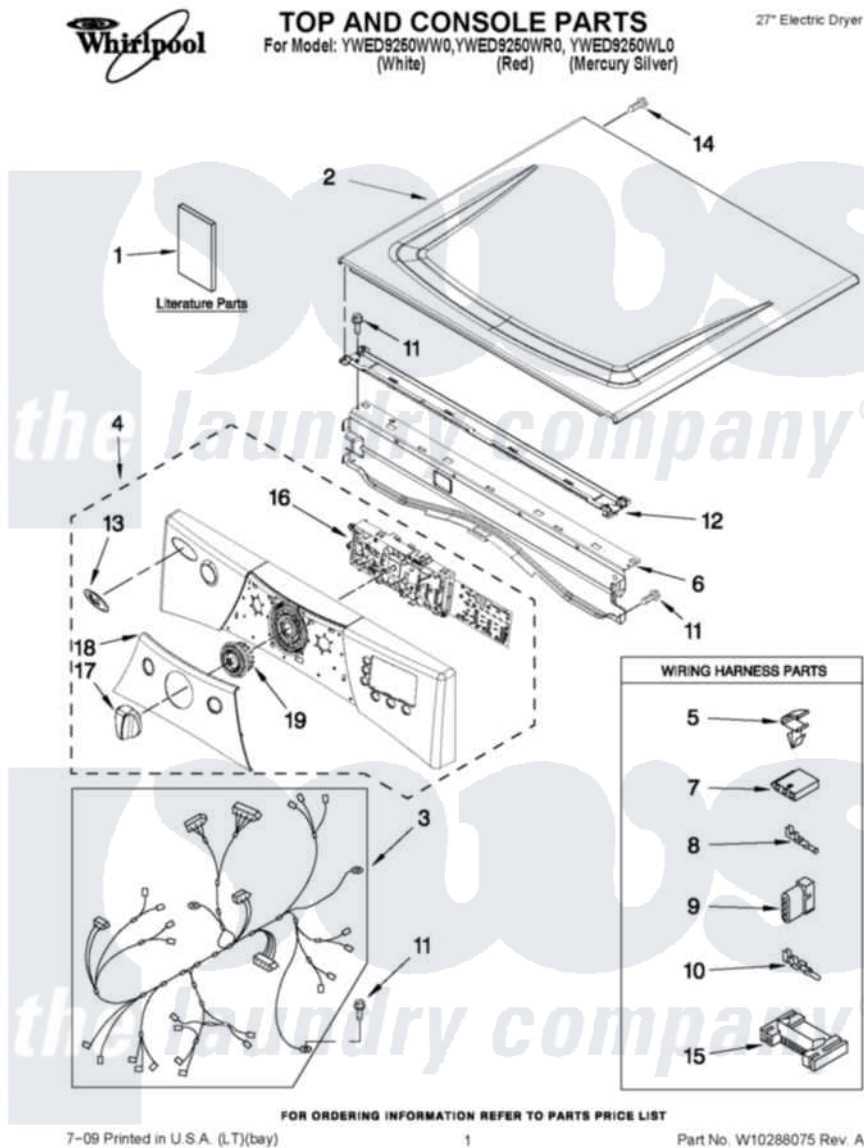

Whirlpool YWED9250WR0 01 - TOP AND CONSOLE PARTS

Whirlpool Residential Whirlpool YWED9250WR0 Dryer Parts Parts Diagram 01 - TOP AND CONSOLE PARTS
 Click on the part number to view part

Item	Original Part Number	Replaced By	Status	Part Description
1	W10240872		Not Available	USE & CARE GUIDE
"	W10238792		Not Available	TECH SHEET
"	W10240584		Not Available	INSTALLATION, INSTRUCTION
2	8563730	W10336080		Top
"	W10251212	W10336090		Top
"	W10251213			Top
3	W10251444		Not Available	HARNESS, MAIN
4	W10215749			Panel, Console
"	W10247248			Panel, Console
"	W10251188			Panel, Console
5	3394427			Clip-Harness
6	8565237			Bracket, Console
7	353424			Plug, Terminal
8	94614			Terminal
9	3936144			Do-It-Yourself Repair Manuals
10	94613	596797		Terminal

11	3390647	488729	Screw
12	W10266747		Channel-Water, Dryer
13	W10117943	8303811	Badge, Assembly
14	3400238		Screw, 2-28 X 1/2
15	3395683		Receptacle, Multi-Terminal
16	W10247235		Assembly, User Interface
17	W10215781		Knob Assembly
"	W10247262		Knob Assembly
18	W10215770	W10253116	Cover, Center
"	W10247250		Cover, Center
"	W10247243		Cover, Center
19	W10237301		Cycle, Light Guide