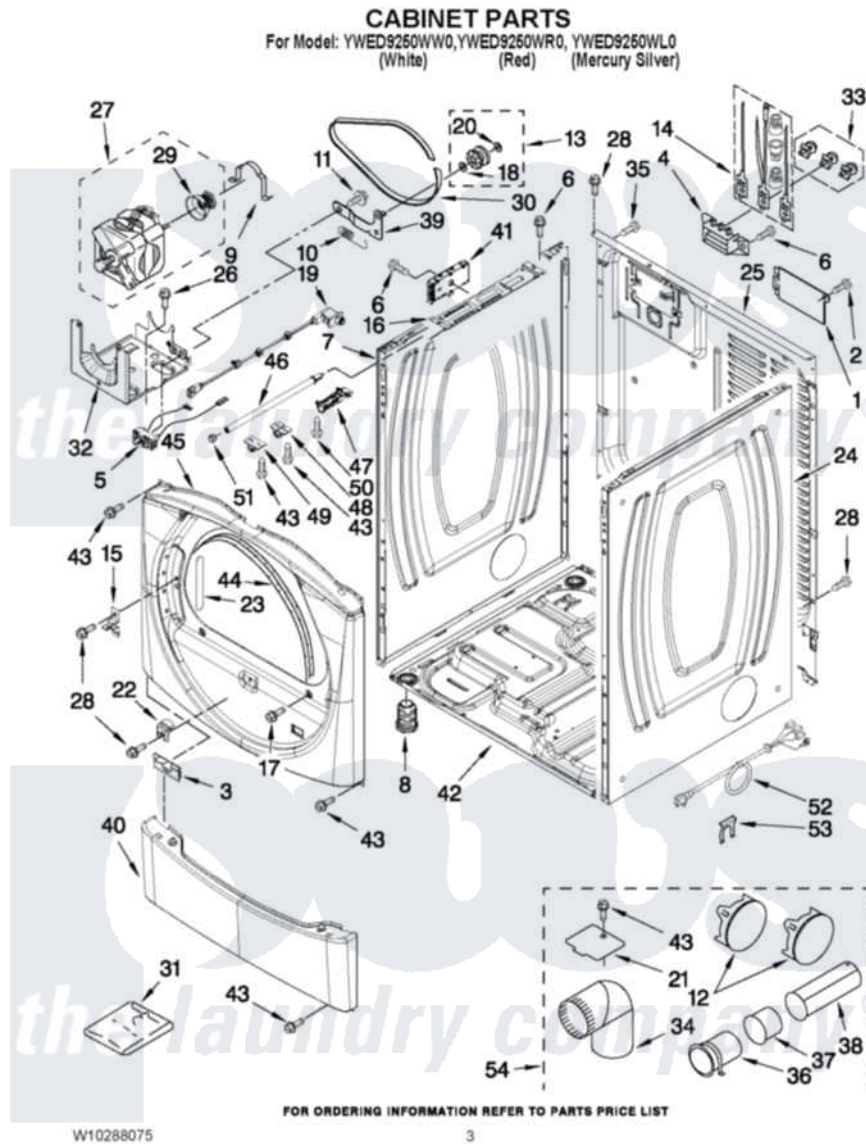

# Whirlpool YWED9250WR0 02 - CABINET PARTS

Whirlpool [Residential Whirlpool YWED9250WR0 Dryer Parts](#) Parts Diagram 02 - CABINET PARTS  
Click on the part number to view part

Item	Original Part Number	Replaced By	Status	Part Description
1	8576583	<a href="#">W10119283</a>		Cover, Terminal Block
2	3390814	<a href="#">90767</a>		Screw, 8A X 3/8 HeX Washer Head Tapping
3	<a href="#">8519459</a>			Clip, Toe Panel
4	<a href="#">3397659</a>			Block, Terminal
5	W10246525	<a href="#">W10314253</a>		Switch, Assembly Broken Belt
6	<a href="#">90767</a>			Screw, 8A X 3/8 HeX Washer Head Tapping
7	<a href="#">8565054</a>			Panel, Side
"	<a href="#">W10251216</a>			Panel, Side
"	<a href="#">W10251218</a>			Panel, Side
8	3392100	<a href="#">49621</a>		Feet-Leveling
NI	<a href="#">279810</a>			Foot-Optional
9	<a href="#">660658</a>			Clamp, Motor Mounting 343481 685441
10	<a href="#">3387374</a>			Spring, Idler
11	<a href="#">3389420</a>			Retainer-Idler 1/4-20 X 1/16