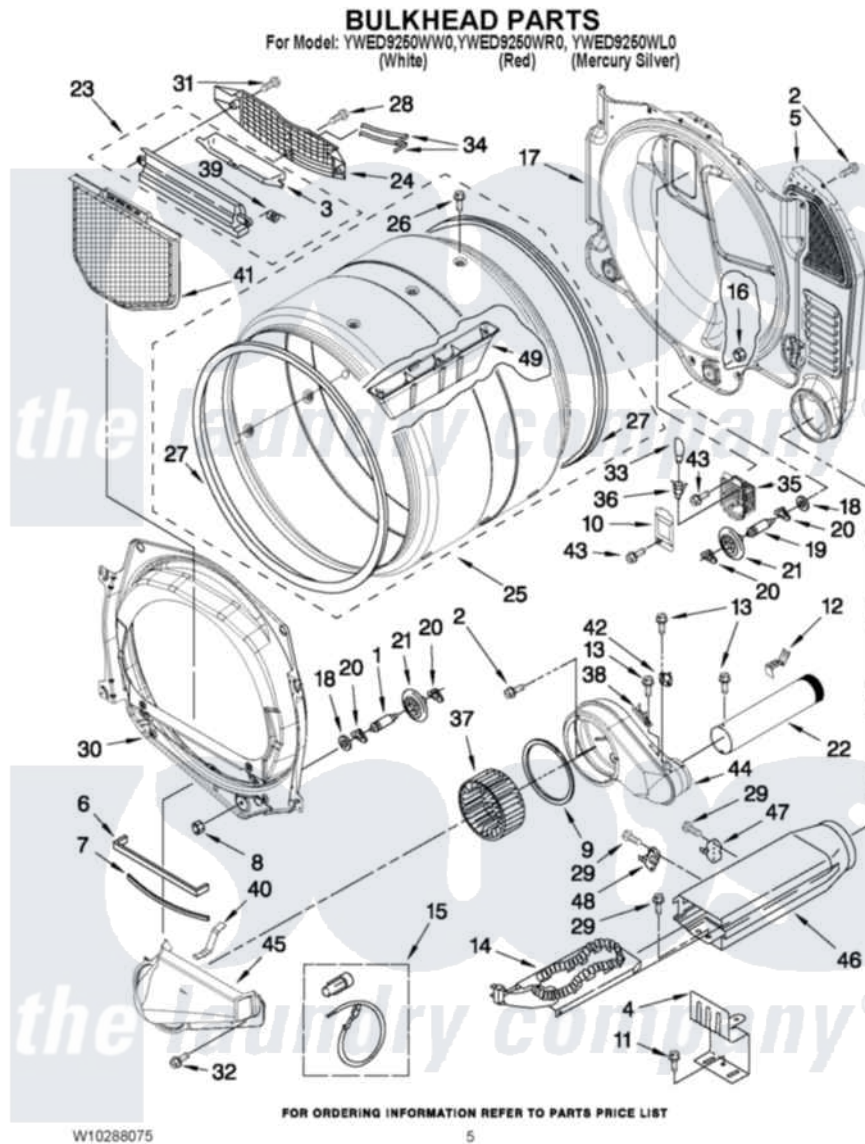

Whirlpool YWED9250WR0 03 - BULKHEAD PARTS

Whirlpool [Residential Whirlpool YWED9250WR0 Dryer Parts](#) Parts Diagram 03 - BULKHEAD PARTS
Click on the part number to view part

Item	Original Part Number	Replaced By	Status	Part Description
1	8575324	W10359271		Shaft, Drum Roller Threads
2	3390647	488729		Screw
3	W10153413			Door, Lint Screen
4	8066099			Bracket, Heater Box
5	697354	3387911		Duct-Air
6	697813			Seal, Outlet Housing
7	697814	697813		Seal, Outlet Housing
8	3934666	W10080210		Nut, 3/8 X 16
9	697770			Seal, Cover Plate Blower Housing
10	3402841	8532165		Lens, Drum Light
11	693995			Screw, Hex Head
12	8572105			Retainer, Toe Panel
13	8533971	90767		Screw, 8A X 3/8 HeX Washer Head Tapping
14	3387747			Element, Heater
15	279457			Wire Kit, Terminal

16	W10001120	W10080190	Nut, 3/8-16
17	W10080170		Bulkhead, Rear
18	3387459	W10080960	Washer, Support
19	8575325	W10359272	Shaft, Roller Drum Threads
20	690997		Washer, Thrust
21	8536973	W10314173	Support
22	8563728		Exhaust Pipe
23	W10153423		Outlet Grille, Housing Assembly
24	W10153412		Grille, Outlet
25	W10153420		Complete Drum Assembly
26	W10219342		Screw, Baffle Mounting
27	W10166807	280114	Seal
28	695240	488729	Screw
29	90767		Screw, 8A X 3/8 HeX Washer Head Tapping
30	8565061		Bulkhead, Front
31	3387230		Screw, 10-16 X 13/16
32	489463		Screw, 8-18 X 1/16
33	3406124	22002263	Lamp
34	3387223		Electrode, Sensor
35	8578825		Bracket, Drum Light
36	W10214261		Socket, Drum Light Assembly
37	697772		Wheel, Blower
38	3392519		Thermal Limiter
39	3394986		Spring, Lint Screen Door
40	8066208		Clip-Exhaust
41	W10049370	W10120998	Screen
42	8577274		Thermostat 295F
43	487909	488729	Screw
44	8544362	W10119255	Housing, Blower
45	8066168	W10128606	Duct-Lint
46	3392537		Box, Heater
47	8318314	279973	Kit, Thermal Cut-Off
48	3391914		Thermostat 295 F
49	W10153409		Baffle, Drum