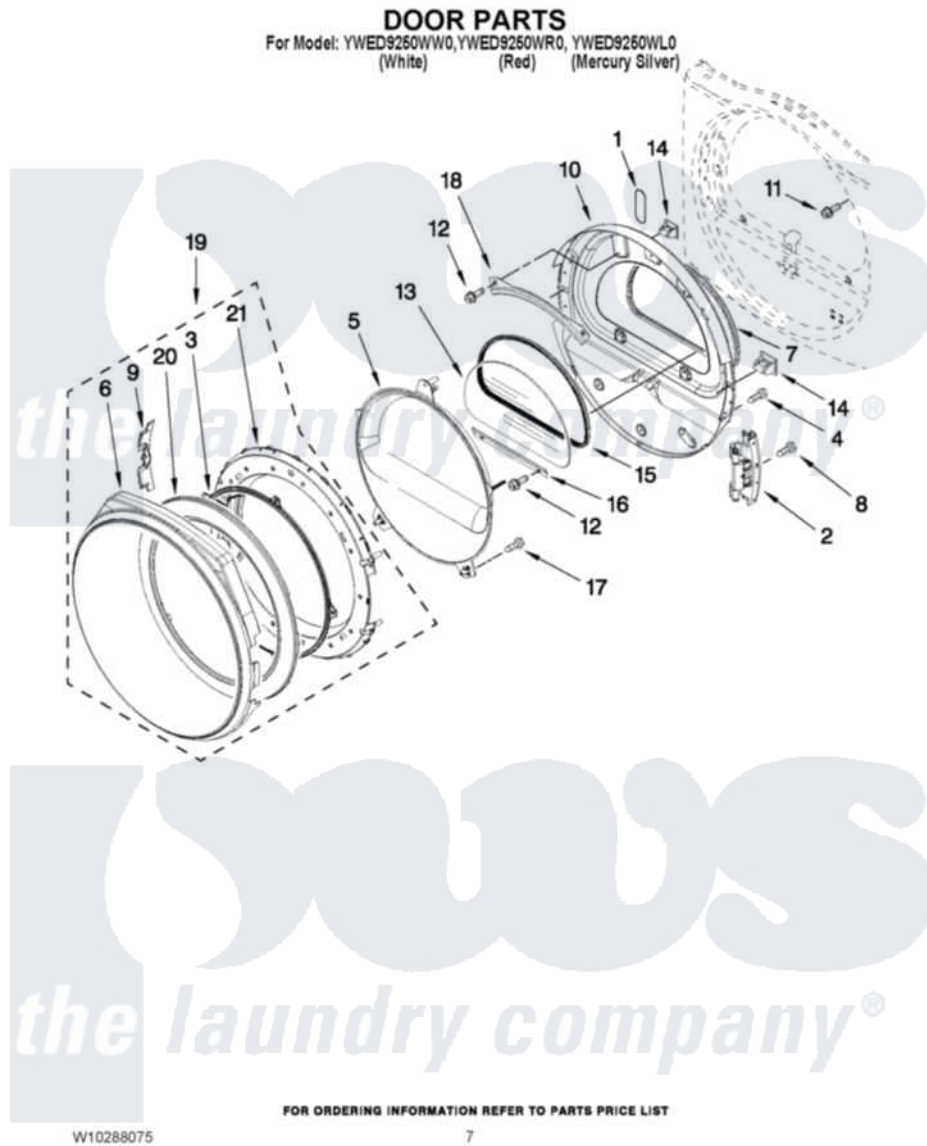

# Whirlpool YWED9250WR0 04 - DOOR PARTS

Whirlpool [Residential Whirlpool YWED9250WR0 Dryer Parts](#) Parts Diagram 04 - DOOR PARTS  
Click on the part number to view part

Item	Original Part Number	Replaced By	Status	Part Description
1	<a href="#">W10256915</a>			Label, Hinge Hole Cover
2	<a href="#">8578887</a>			Door Hinge Assembly
3	N/P		Not Available	SCREEN, DOOR (NOT SERVICEABLE SPERATELY, ORDER ITEM. 19 )
4	<a href="#">8534044</a>			Screw, 8-18 X 1/2
5	<a href="#">W10215764</a>			Door, Intermediate Stationary
6	<a href="#">W10215757</a>			Trim, Door Ring Outer
"	<a href="#">W10215824</a>			Door Trim Outer Ring
"	<a href="#">W10215823</a>			Door Trim Outer Ring
7	<a href="#">W10163915</a>			Door Seal
8	<a href="#">W10159996</a>			Screw, 10-24 X 25/64
9	<a href="#">W10215766</a>			Door Trim, Hinge Cover
"	<a href="#">W10215826</a>			Door Trim, Hinge Cover
"	<a href="#">W10215825</a>			Door Trim, Hinge Cover
10	W10259900	<a href="#">W10164062</a>		Door Assembly
11	<a href="#">355515</a>			Screw, 8-18 X 11/16

12	3393258	<a href="#">3373329D</a>	Screw
13	8565117	<a href="#">W10286878</a>	Window
14	690081	<a href="#">279570</a>	Latch
15	<a href="#">8579663</a>		Seal, Window
16	<a href="#">8519354</a>		Retainer-Window
17	<a href="#">8534022</a>		Screw, 8-18 X 1/16
18	<a href="#">8519356</a>		Retainer-Window
19	<a href="#">W10215756</a>		Door Assembly Outer
"	<a href="#">W10215831</a>		Door Assembly Outer
"	<a href="#">W10215830</a>		Door Assembly Outer
20	N/P	Not Available	TRIM-DOOR INNER RING (NOT SERVICEABLE SEPERATELY, ORDER ITEM. 19 )
21	W10215762	<a href="#">W10431338</a>	Door