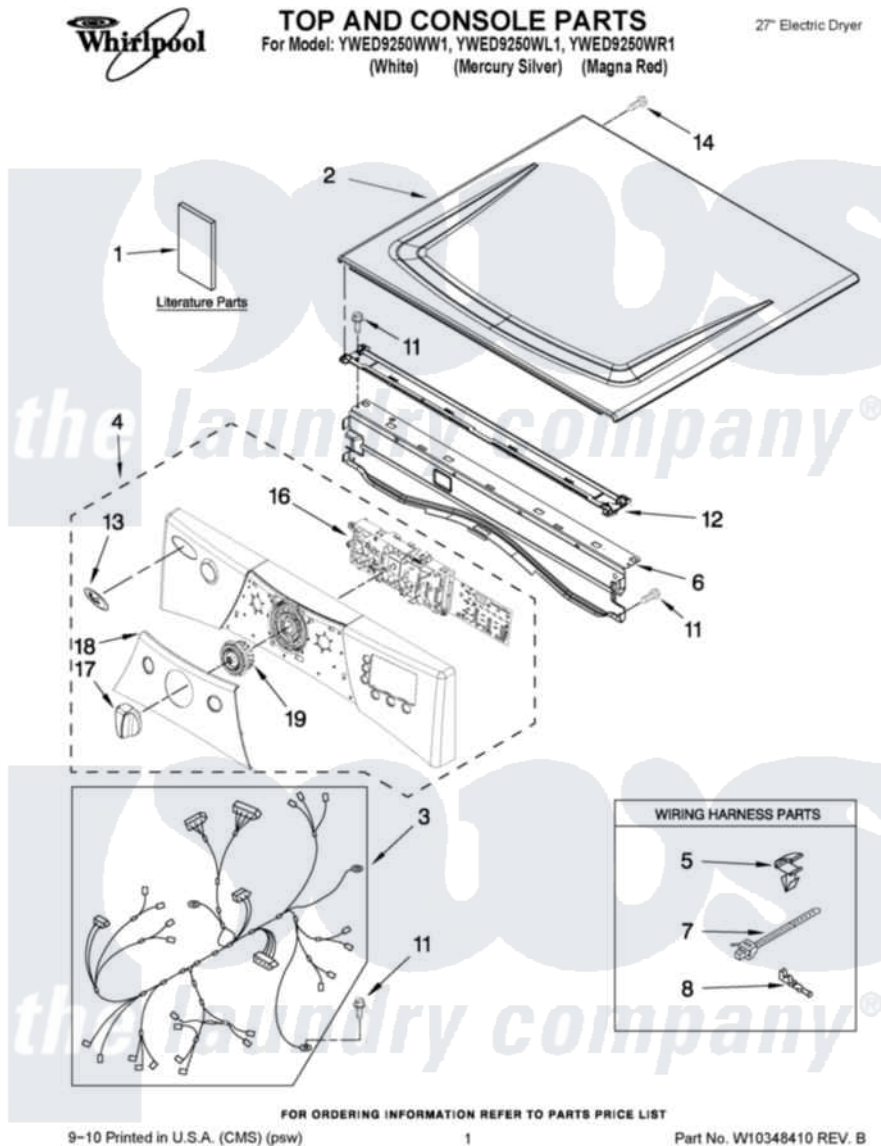

Whirlpool YWED9250WR1 01 - TOP AND CONSOLE PARTS

Whirlpool Residential Whirlpool YWED9250WR1 Dryer Parts Parts Diagram 01 - TOP AND CONSOLE PARTS
 Click on the part number to view part

Item	Original Part Number	Replaced By	Status	Part Description
1	W10240872		Not Available	USE & CARE GUIDE
"	W10238792		Not Available	TECH SHEET
"	W10240584		Not Available	INSTALLATION, INSTRUCTION
2	8563730	W10336080		Top
"	W10251213			Top
"	W10251212	W10336090		Top
3	W10251444		Not Available	HARNESS, MAIN
4	W10215477	W10215749		Panel, Console
"	W10251188			Panel, Console
"	W10247248			Panel, Console
5	3394427			Clip-Harness
6	8565237			Bracket, Console
7	3391018			Tie Cable
8	94614			Terminal
11	3390647	488729		Screw
12	W10266747			Channel-Water, Dryer

13	W10117943	8303811	Badge, Assembly
14	3400238		Screw, 2-28 X 1/2
16	W10247235		Assembly, User Interface
17	W10215781		Knob Assembly
"	W10247262		Knob Assembly
18	W10253116		Cover, Center
"	W10247243		Cover, Center
"	W10247250		Cover, Center
19	W10237301		Cycle, Light Guide