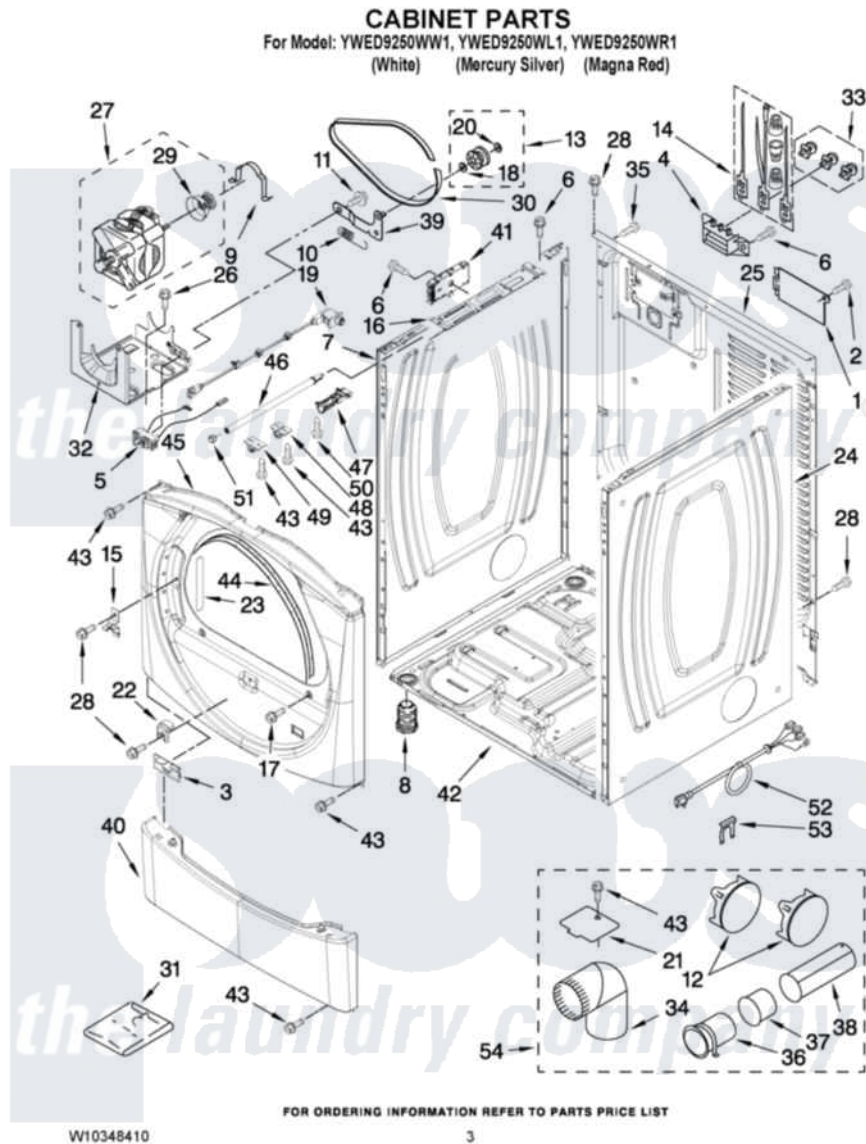

Whirlpool YWED9250WR1 02 - CABINET PARTS

Whirlpool [Residential Whirlpool YWED9250WR1 Dryer Parts](#) Parts Diagram 02 - CABINET PARTS
Click on the part number to view part

Item	Original Part Number	Replaced By	Status	Part Description
1	W10286180	W10119283		Cover, Terminal Block
2	3390814	90767		Screw, 8A X 3/8 HeX Washer Head Tapping
3	8519459			Clip, Toe Panel
4	3397659			Block, Terminal
5	W10246525	W10314253		Switch, Assembly Broken Belt
6	8533971	90767		Screw, 8A X 3/8 HeX Washer Head Tapping
7	8565054			Panel, Side
"	W10251218			Panel, Side
"	W10251216			Panel, Side
8	3392100	49621		Feet-Leveling
NI	279810			Foot-Optional
9	660658			Clamp, Motor Mounting 343481 685441
10	3387374			Spring, Idler
11	3389420			Retainer-Idler 1/4-20 X 1/16