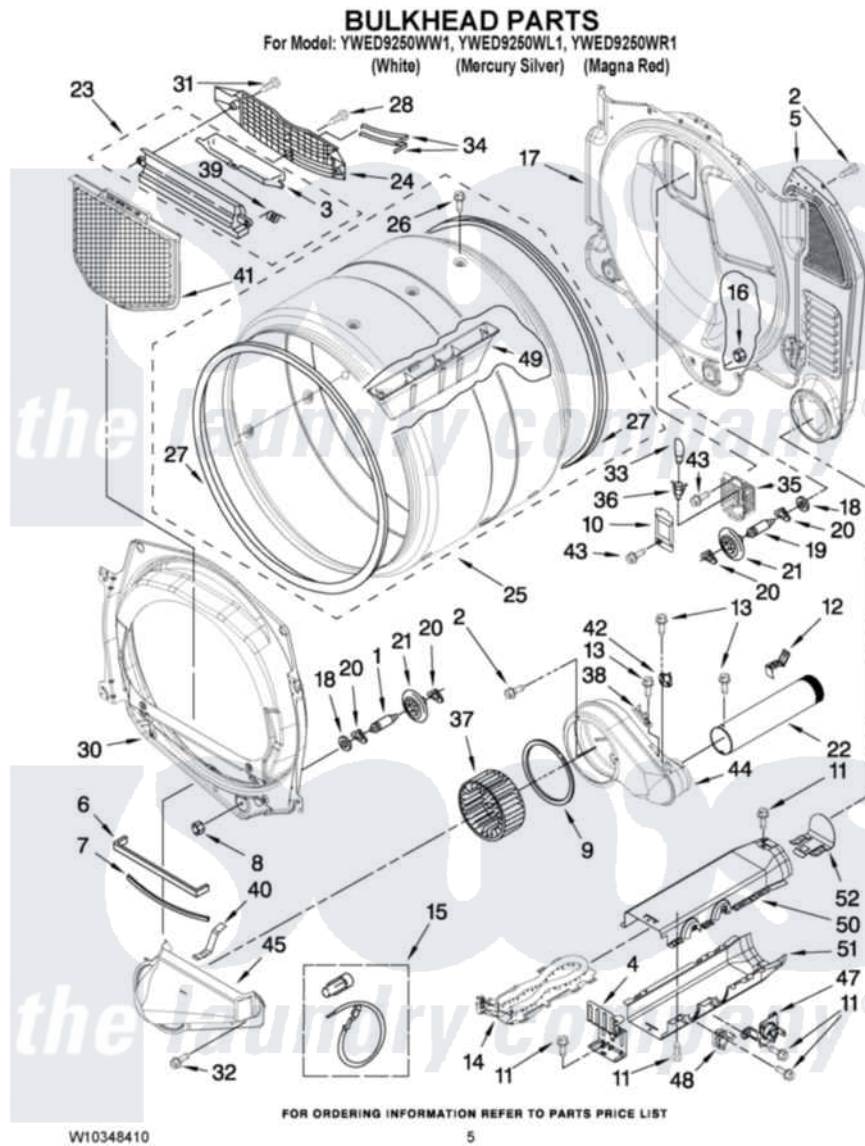

# Whirlpool YWED9250WR1 03 - BULKHEAD PARTS

Whirlpool Residential Whirlpool YWED9250WR1 Dryer Parts Parts Diagram 03 - BULKHEAD PARTS  
 Click on the part number to view part

Item	Original Part Number	Replaced By	Status	Part Description
1	8575324	<a href="#">W10359271</a>		Shaft, Drum Roller Threads
2	3390647	<a href="#">488729</a>		Screw
3	<a href="#">W10153413</a>			Door, Lint Screen
4	<a href="#">8066099</a>			Bracket, Heater Box
5	697354	<a href="#">3387911</a>		Duct-Air
6	<a href="#">697813</a>			Seal, Outlet Housing
7	697814	<a href="#">697813</a>		Seal, Outlet Housing
8	3934666	<a href="#">W10080210</a>		Nut, 3/8 X 16
9	<a href="#">697770</a>			Seal, Cover Plate Blower Housing
10	3402841	<a href="#">8532165</a>		Lens, Drum Light
11	<a href="#">693995</a>			Screw, Hex Head
12	<a href="#">8572105</a>			Retainer, Toe Panel
13	8533971	<a href="#">90767</a>		Screw, 8A X 3/8 HeX Washer Head Tapping
14	<a href="#">8544771</a>			Heater Element
15	<a href="#">279457</a>			Wire Kit, Terminal