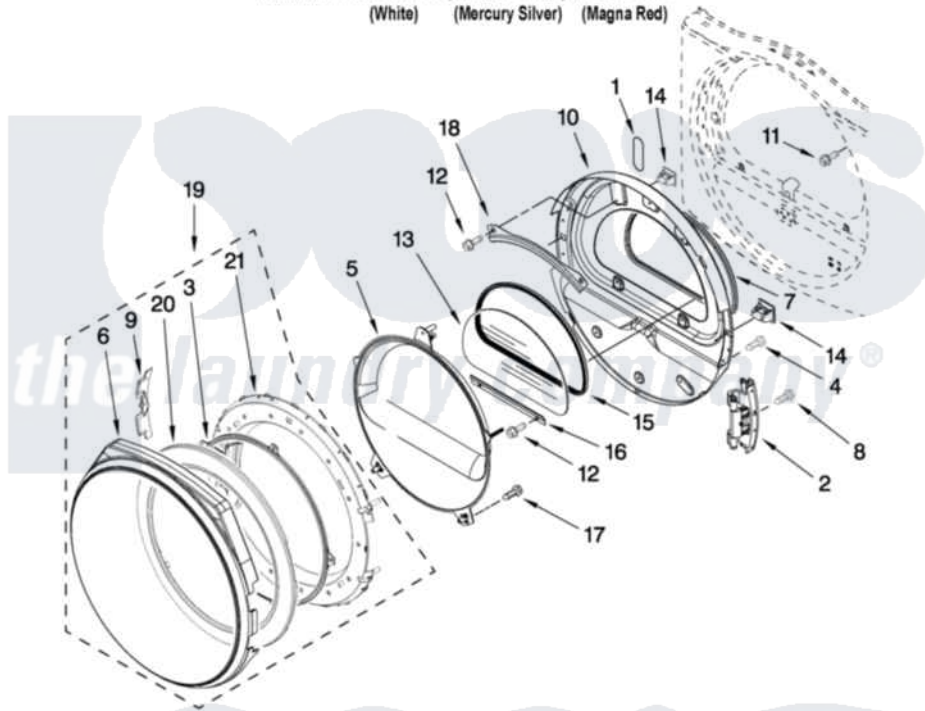

# Whirlpool YWED9250WR1 04 - DOOR PARTS

## DOOR PARTS

For Model: YWED9250WW1, YWED9250WL1, YWED9250WR1  
(White) (Mercury Silver) (Magna Red)

W10348410

FOR ORDERING INFORMATION REFER TO PARTS PRICE LIST

7

Whirlpool [Residential Whirlpool YWED9250WR1 Dryer Parts](#) Parts Diagram 04 - DOOR PARTS  
Click on the part number to view part

Item	Original Part Number	Replaced By	Status	Part Description
1	<a href="#">W10256915</a>			Label, Hinge Hole Cover
2	<a href="#">8578887</a>			Door Hinge Assembly
3	N/P		Not Available	SCREEN, DOOR (NOT SERVICEABLE SPERATELY, ORDER ITEM. 19 )
4	<a href="#">8534044</a>			Screw, 8-18 X 1/2
5	<a href="#">W10215764</a>			Door, Intermediate Stationary
6	<a href="#">W10215757</a>			Trim, Door Ring Outer
"	<a href="#">W10215823</a>			Door Trim Outer Ring
"	<a href="#">W10215824</a>			Door Trim Outer Ring
7	<a href="#">W10163915</a>			Door Seal
8	<a href="#">W10159996</a>			Screw, 10-24 X 25/64
9	<a href="#">W10215766</a>			Door Trim, Hinge Cover
"	<a href="#">W10215825</a>			Door Trim, Hinge Cover
"	<a href="#">W10215826</a>			Door Trim, Hinge Cover
10	<a href="#">W10270215</a>			Door Assembly Inner
11	<a href="#">355515</a>			Screw, 8-18 X 11/16

12	3393258	<a href="#">3373329D</a>	Screw
13	<a href="#">W10286878</a>		Window
14	690081	<a href="#">279570</a>	Latch
15	<a href="#">8579663</a>		Seal, Window
16	<a href="#">8519354</a>		Retainer-Window
17	<a href="#">8534022</a>		Screw, 8-18 X 1/16
18	<a href="#">8519356</a>		Retainer-Window
19	<a href="#">W10215756</a>		Door Assembly Outer
"	<a href="#">W10215830</a>		Door Assembly Outer
"	<a href="#">W10215831</a>		Door Assembly Outer
20	N/P	Not Available	TRIM-DOOR INNER RING (NOT SERVICEABLE SEPERATELY, ORDER ITEM. 19 )
21	W10215762	<a href="#">W10431338</a>	Door