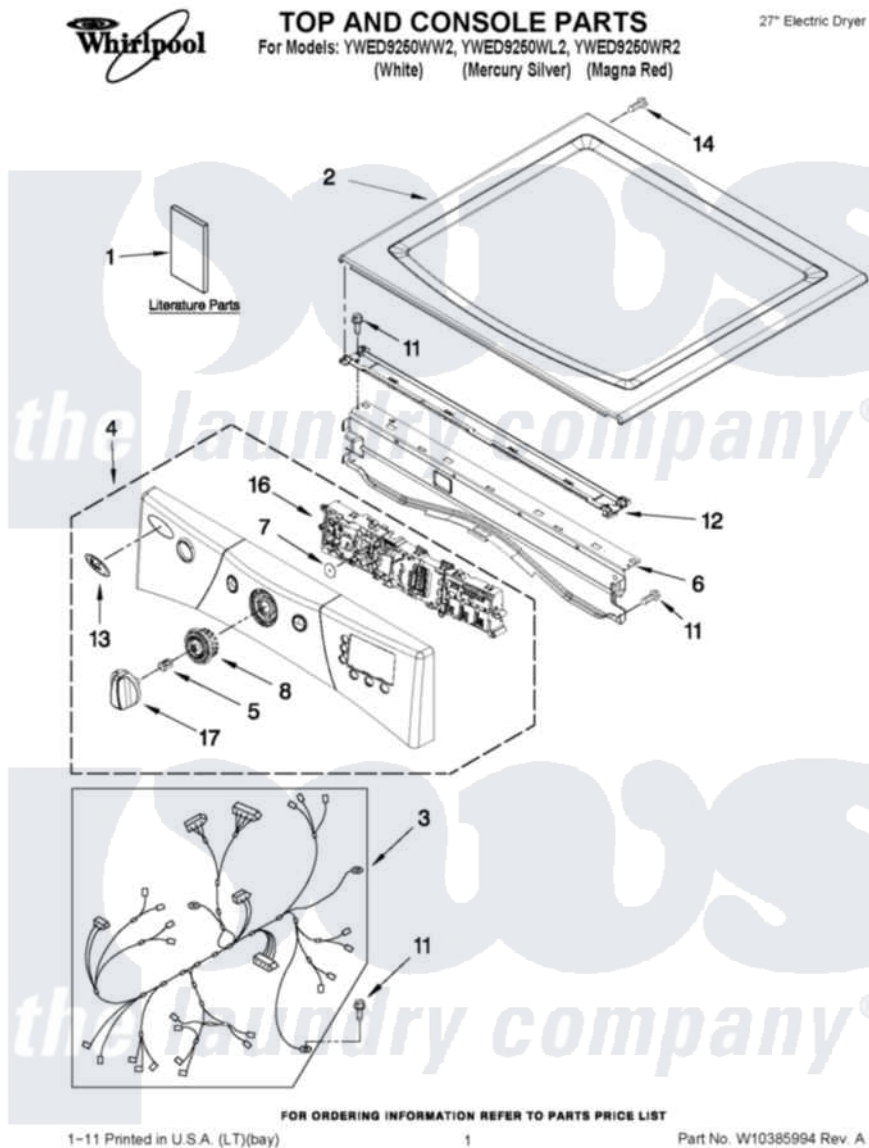

# Whirlpool YWED9250WR2 01 - TOP AND CONSOLE PARTS

Whirlpool Residential Whirlpool YWED9250WR2 Dryer Parts Parts Diagram 01 - TOP AND CONSOLE PARTS  
 Click on the part number to view part

Item	Original Part Number	Replaced By	Status	Part Description
1	W10240872		Not Available	USE & CARE GUIDE
"	W10340328		Not Available	TECH SHEET
"	W10240584		Not Available	INSTALLATION, INSTRUCTION
2	<a href="#">W10336080</a>			Top
"	<a href="#">W10336091</a>			Top
"	<a href="#">W10336090</a>			Top
3	W10251444		Not Available	HARNESS, MAIN
4	W10329847		Not Available	PANEL, CONSOLE (INCLUDES, ITEM. 13 ) (WHITE)
"	W10329848		Not Available	PANEL, CONSOLE (INCLUDES, ITEM. 13 ) (MERCURY SILVER)
"	W10329849		Not Available	PANEL, CONSOLE (INCLUDES, ITEM. 13 ) (MAGNA RED)
5	<a href="#">W10153920</a>			Spring, Knob
6	<a href="#">8565237</a>			Bracket, Console

7	<a href="#">8572039</a>		Seal, User Interface
8	<a href="#">W10237301</a>		Cycle, Light Guide
11	3390647	<a href="#">488729</a>	Screw
12	<a href="#">W10266747</a>		Channel-Water, Dryer
13	W10117943	<a href="#">8303811</a>	Badge, Assembly
14	<a href="#">3400238</a>		Screw, 2-28 X 1/2
16	<a href="#">W10215475</a>		Assembly, User Interface
17	<a href="#">W10215781</a>		Knob Assembly
"	<a href="#">W10247262</a>		Knob Assembly