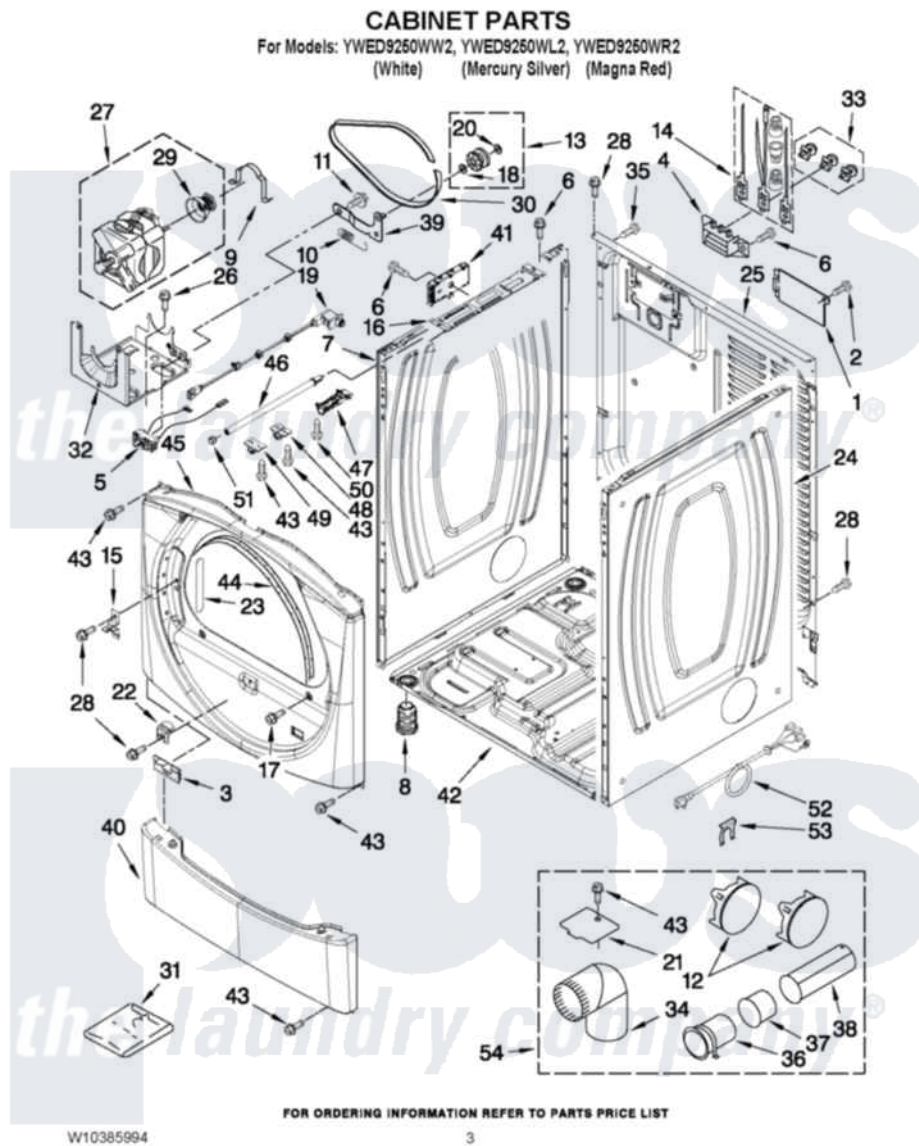

Whirlpool YWED9250WR2 02 - CABINET PARTS

Whirlpool [Residential Whirlpool YWED9250WR2 Dryer Parts](#) Parts Diagram 02 - CABINET PARTS
Click on the part number to view part

Item	Original Part Number	Replaced By	Status	Part Description
1	W10286180	W10119283		Cover, Terminal Block
2	3390814	90767		Screw, 8A X 3/8 HeX Washer Head Tapping
3	8519459			Clip, Toe Panel
4	3397659			Block, Terminal
5	W10246525	W10314253		Switch, Assembly Broken Belt
6	8533971	90767		Screw, 8A X 3/8 HeX Washer Head Tapping
7	8565054			Panel, Side
"	W10251218			Panel, Side
"	W10251216			Panel, Side
8	3392100	49621		Feet-Leveling
NI	279810			Foot-Optional
9	660658			Clamp, Motor Mounting 343481 685441
10	3387374			Spring, Idler
11	3389420			Retainer-Idler 1/4-20 X 1/16