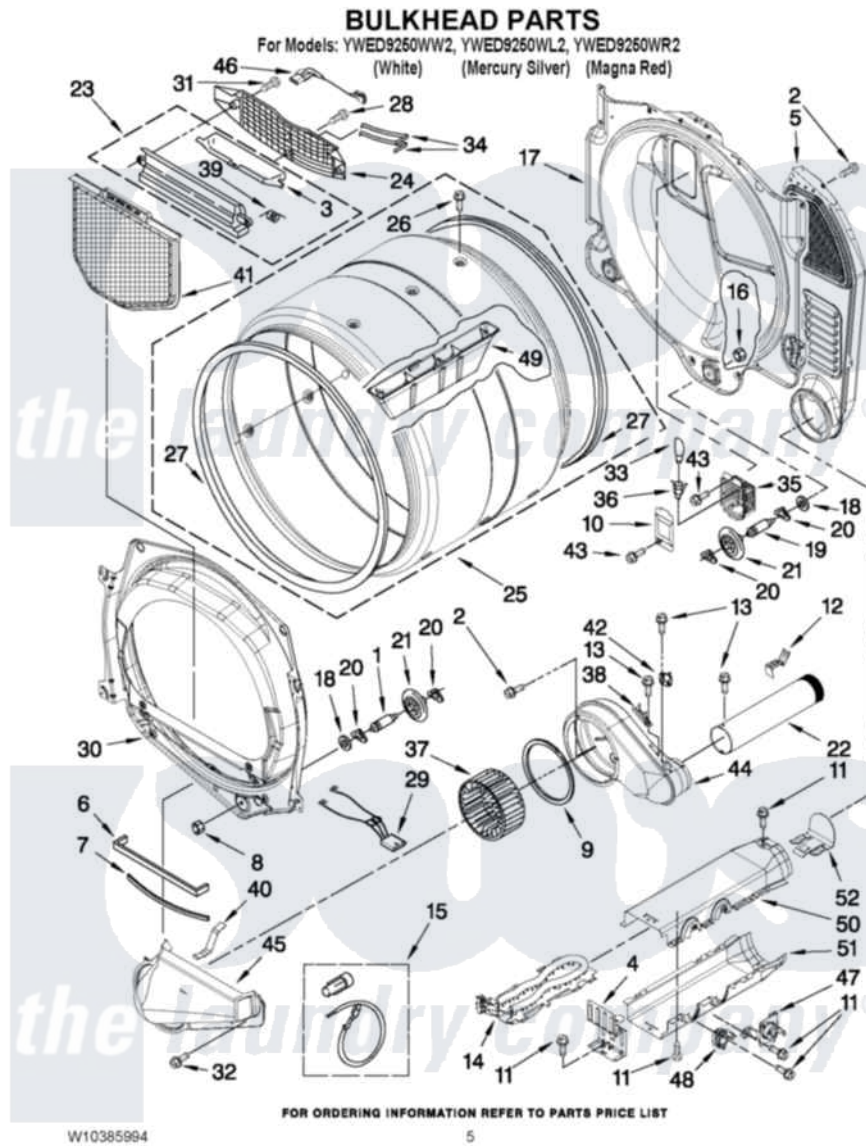

# Whirlpool YWED9250WR2 03 - BULKHEAD PARTS

Whirlpool Residential Whirlpool YWED9250WR2 Dryer Parts Parts Diagram 03 - BULKHEAD PARTS  
Click on the part number to view part

Item	Original Part Number	Replaced By	Status	Part Description
1	<a href="#">W10359271</a>			Shaft, Drum Roller Threads
2	3390647	<a href="#">488729</a>		Screw
3	<a href="#">W10153413</a>			Door, Lint Screen
4	<a href="#">8066099</a>			Bracket, Heater Box
5	697354	<a href="#">3387911</a>		Duct-Air
6	<a href="#">697813</a>			Seal, Outlet Housing
7	697814	<a href="#">697813</a>		Seal, Outlet Housing
8	3934666	<a href="#">W10080210</a>		Nut, 3/8 X 16
9	<a href="#">697770</a>			Seal, Cover Plate Blower Housing
10	3402841	<a href="#">8532165</a>		Lens, Drum Light
11	<a href="#">693995</a>			Screw, Hex Head
12	<a href="#">8572105</a>			Retainer, Toe Panel
13	8533971	<a href="#">90767</a>		Screw, 8A X 3/8 HeX Washer Head Tapping
14	<a href="#">8544771</a>			Heater Element
15	<a href="#">279457</a>			Wire Kit, Terminal