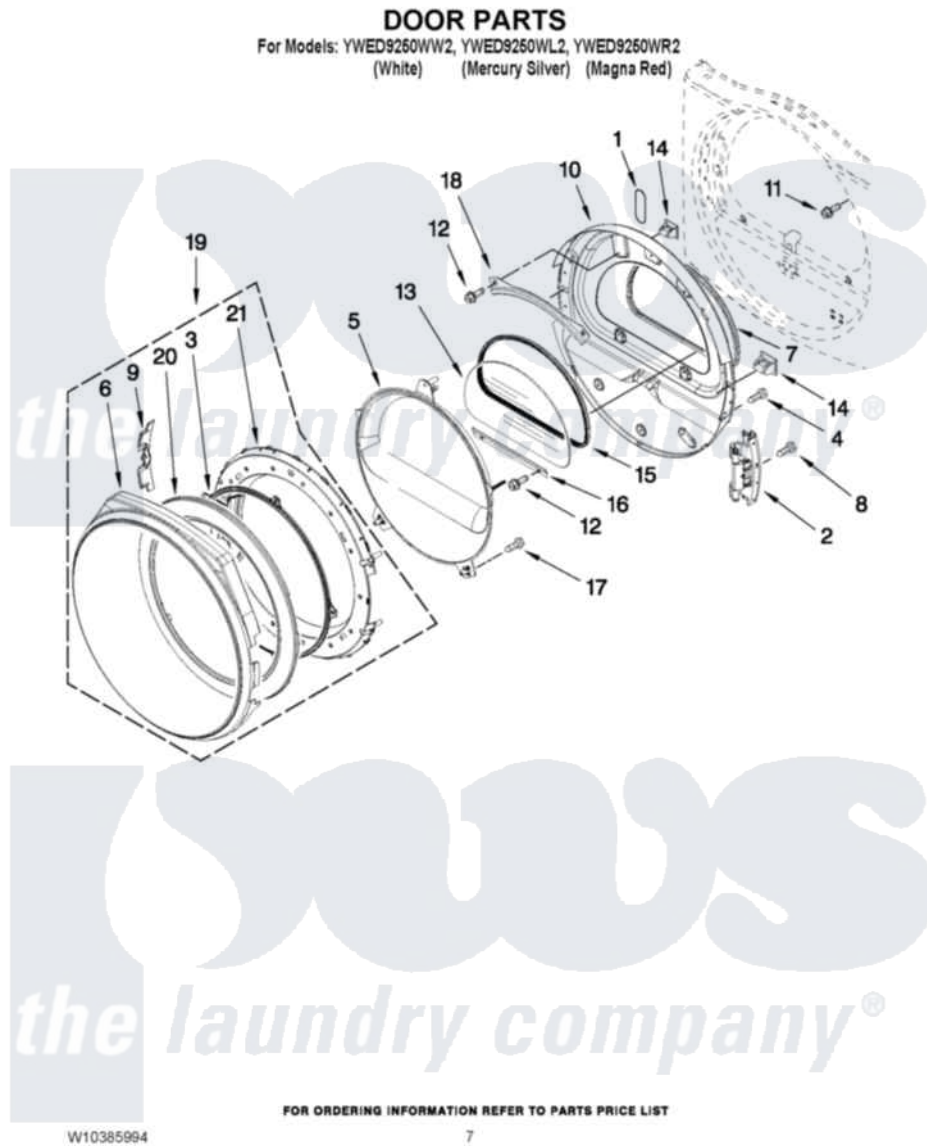

Whirlpool YWED9250WR2 04 - DOOR PARTS

Whirlpool [Residential Whirlpool YWED9250WR2 Dryer Parts](#) Parts Diagram 04 - DOOR PARTS
Click on the part number to view part

Item	Original Part Number	Replaced By	Status	Part Description
1	W10256915			Label, Hinge Hole Cover
2	W10304672	8578887		Door Hinge Assembly
3	N/P		Not Available	SCREEN, DOOR (NOT SERVICEABLE SPERATELY, ORDER ITEM. 19)
4	8534044			Screw, 8-18 X 1/2
5	W10215764			Door, Intermediate Stationary
6	W10215757			Trim, Door Ring Outer
"	W10215823			Door Trim Outer Ring
"	W10215824			Door Trim Outer Ring
7	W10163915			Door Seal
8	W10159996			Screw, 10-24 X 25/64
9	W10215766			Door Trim, Hinge Cover
"	W10215825			Door Trim, Hinge Cover
"	W10215826			Door Trim, Hinge Cover
10	W10270215			Door Assembly Inner
11	355515			Screw, 8-18 X 11/16

12	3393258	3373329D	Screw
13	W10286878		Window
14	690081	279570	Latch
15	8579663		Seal, Window
16	8519354		Retainer-Window
17	8534022		Screw, 8-18 X 1/16
18	8519356		Retainer-Window
19	W10215756		Door Assembly Outer
"	W10215830		Door Assembly Outer
"	W10215831		Door Assembly Outer
20	N/P	Not Available	TRIM-DOOR INNER RING (NOT SERVICEABLE SEPERATELY, ORDER ITEM. 19)
21	W10215762	W10431338	Door