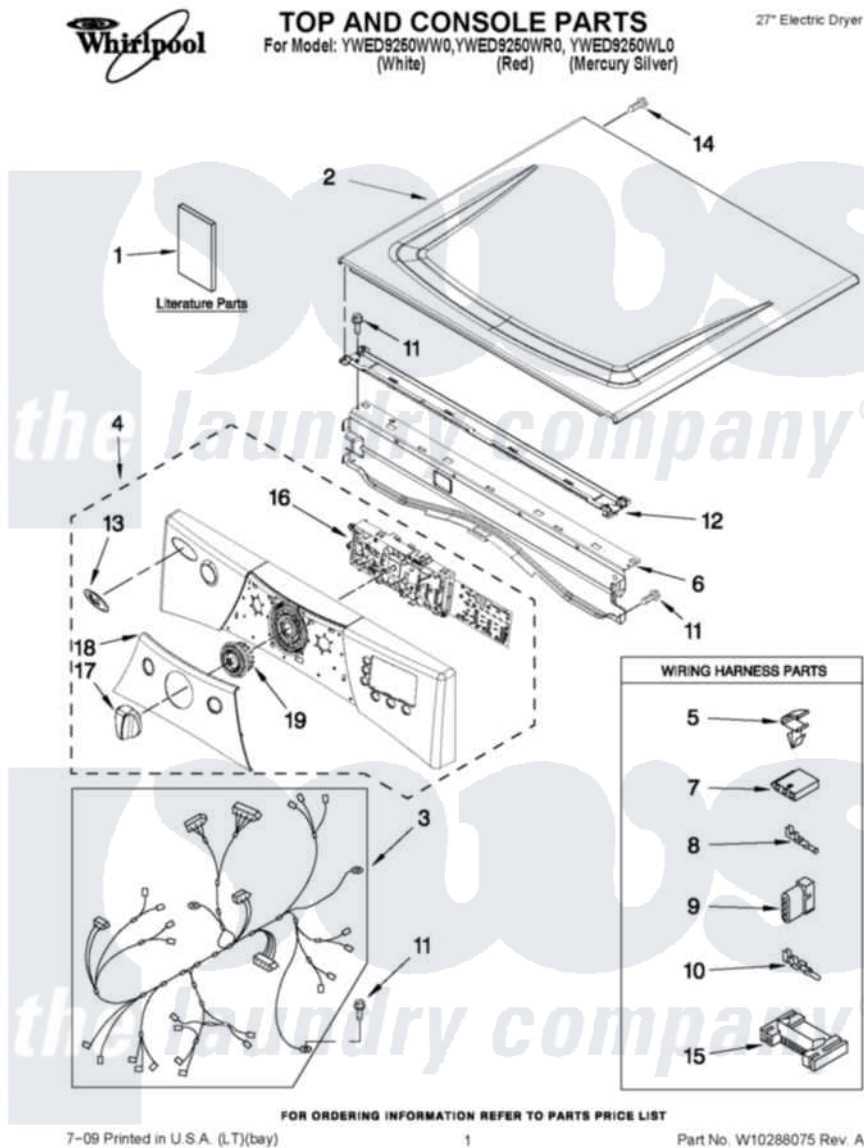

Whirlpool YWED9250WW0 01 - TOP AND CONSOLE PARTS

Whirlpool Residential Whirlpool YWED9250WW0 Dryer Parts Parts Diagram 01 - TOP AND CONSOLE PARTS
 Click on the part number to view part

Item	Original Part Number	Replaced By	Status	Part Description
1	W10240872		Not Available	USE & CARE GUIDE
"	W10238792		Not Available	TECH SHEET
"	W10240584		Not Available	INSTALLATION, INSTRUCTION
2	8563730	W10336080		Top
"	W10251212	W10336090		Top
"	W10251213			Top
3	W10251444		Not Available	HARNESS, MAIN
4	W10215749			Panel, Console
"	W10247248			Panel, Console
"	W10251188			Panel, Console
5	3394427			Clip-Harness
6	8565237			Bracket, Console
7	353424			Plug, Terminal
8	94614			Terminal
9	3936144			Do-It-Yourself Repair Manuals
10	94613	596797		Terminal

11	3390647	488729	Screw
12	W10266747		Channel-Water, Dryer
13	W10117943	8303811	Badge, Assembly
14	3400238		Screw, 2-28 X 1/2
15	3395683		Receptacle, Multi-Terminal
16	W10247235		Assembly, User Interface
17	W10215781		Knob Assembly
"	W10247262		Knob Assembly
18	W10215770	W10253116	Cover, Center
"	W10247250		Cover, Center
"	W10247243		Cover, Center
19	W10237301		Cycle, Light Guide