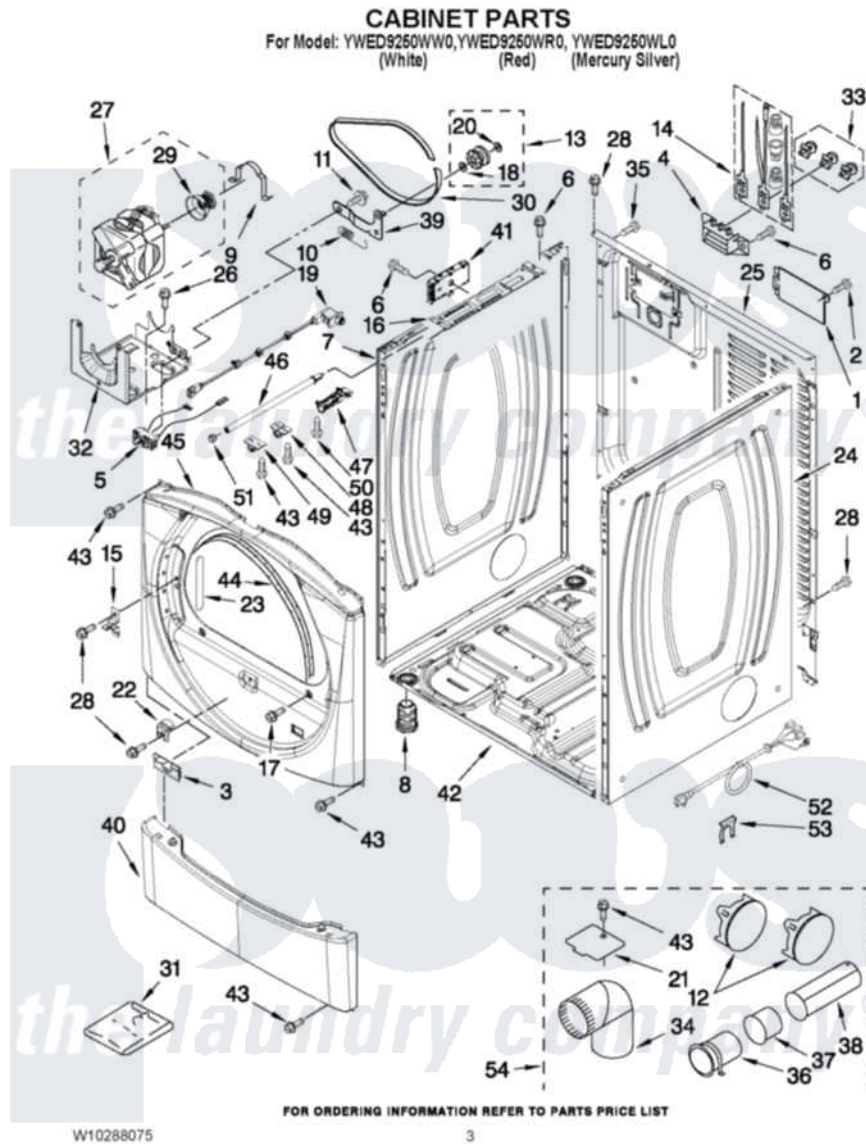

Whirlpool YWED9250WW0 02 - CABINET PARTS

Whirlpool [Residential Whirlpool YWED9250WW0 Dryer Parts](#) Parts Diagram 02 - CABINET PARTS
Click on the part number to view part

Item	Original Part Number	Replaced By	Status	Part Description
1	8576583	W10119283		Cover, Terminal Block
2	3390814	90767		Screw, 8A X 3/8 HeX Washer Head Tapping
3	8519459			Clip, Toe Panel
4	3397659			Block, Terminal
5	W10246525	W10314253		Switch, Assembly Broken Belt
6	90767			Screw, 8A X 3/8 HeX Washer Head Tapping
7	8565054			Panel, Side
"	W10251216			Panel, Side
"	W10251218			Panel, Side
8	3392100	49621		Feet-Leveling
NI	279810			Foot-Optional
9	660658			Clamp, Motor Mounting 343481 685441
10	3387374			Spring, Idler
11	3389420			Retainer-Idler 1/4-20 X 1/16