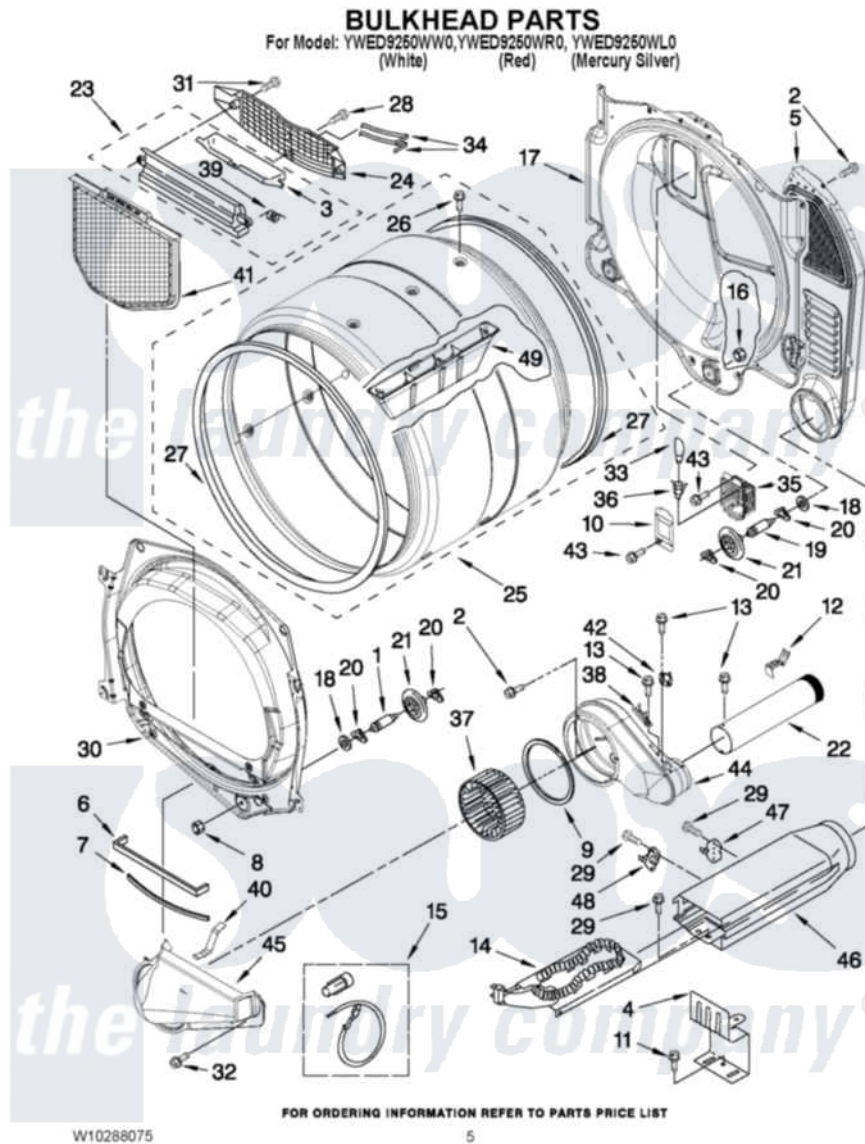

Whirlpool YWED9250WW0 03 - BULKHEAD PARTS

Whirlpool Residential Whirlpool YWED9250WW0 Dryer Parts Parts Diagram 03 - BULKHEAD PARTS
Click on the part number to view part

Item	Original Part Number	Replaced By	Status	Part Description
1	8575324	W10359271		Shaft, Drum Roller Threads
2	3390647	488729		Screw
3	W10153413			Door, Lint Screen
4	8066099			Bracket, Heater Box
5	697354	3387911		Duct-Air
6	697813			Seal, Outlet Housing
7	697814	697813		Seal, Outlet Housing
8	3934666	W10080210		Nut, 3/8 X 16
9	697770			Seal, Cover Plate Blower Housing
10	3402841	8532165		Lens, Drum Light
11	693995			Screw, Hex Head
12	8572105			Retainer, Toe Panel
13	8533971	90767		Screw, 8A X 3/8 HeX Washer Head Tapping
14	3387747			Element, Heater
15	279457			Wire Kit, Terminal

16	W10001120	W10080190	Nut, 3/8-16
17	W10080170		Bulkhead, Rear
18	3387459	W10080960	Washer, Support
19	8575325	W10359272	Shaft, Roller Drum Threads
20	690997		Washer, Thrust
21	8536973	W10314173	Support
22	8563728		Exhaust Pipe
23	W10153423		Outlet Grille, Housing Assembly
24	W10153412		Grille, Outlet
25	W10153420		Complete Drum Assembly
26	W10219342		Screw, Baffle Mounting
27	W10166807	280114	Seal
28	695240	488729	Screw
29	90767		Screw, 8A X 3/8 HeX Washer Head Tapping
30	8565061		Bulkhead, Front
31	3387230		Screw, 10-16 X 13/16
32	489463		Screw, 8-18 X 1/16
33	3406124	22002263	Lamp
34	3387223		Electrode, Sensor
35	8578825		Bracket, Drum Light
36	W10214261		Socket, Drum Light Assembly
37	697772		Wheel, Blower
38	3392519		Thermal Limiter
39	3394986		Spring, Lint Screen Door
40	8066208		Clip-Exhaust
41	W10049370	W10120998	Screen
42	8577274		Thermostat 295F
43	487909	488729	Screw
44	8544362	W10119255	Housing, Blower
45	8066168	W10128606	Duct-Lint
46	3392537		Box, Heater
47	8318314	279973	Kit, Thermal Cut-Off
48	3391914		Thermostat 295 F
49	W10153409		Baffle, Drum