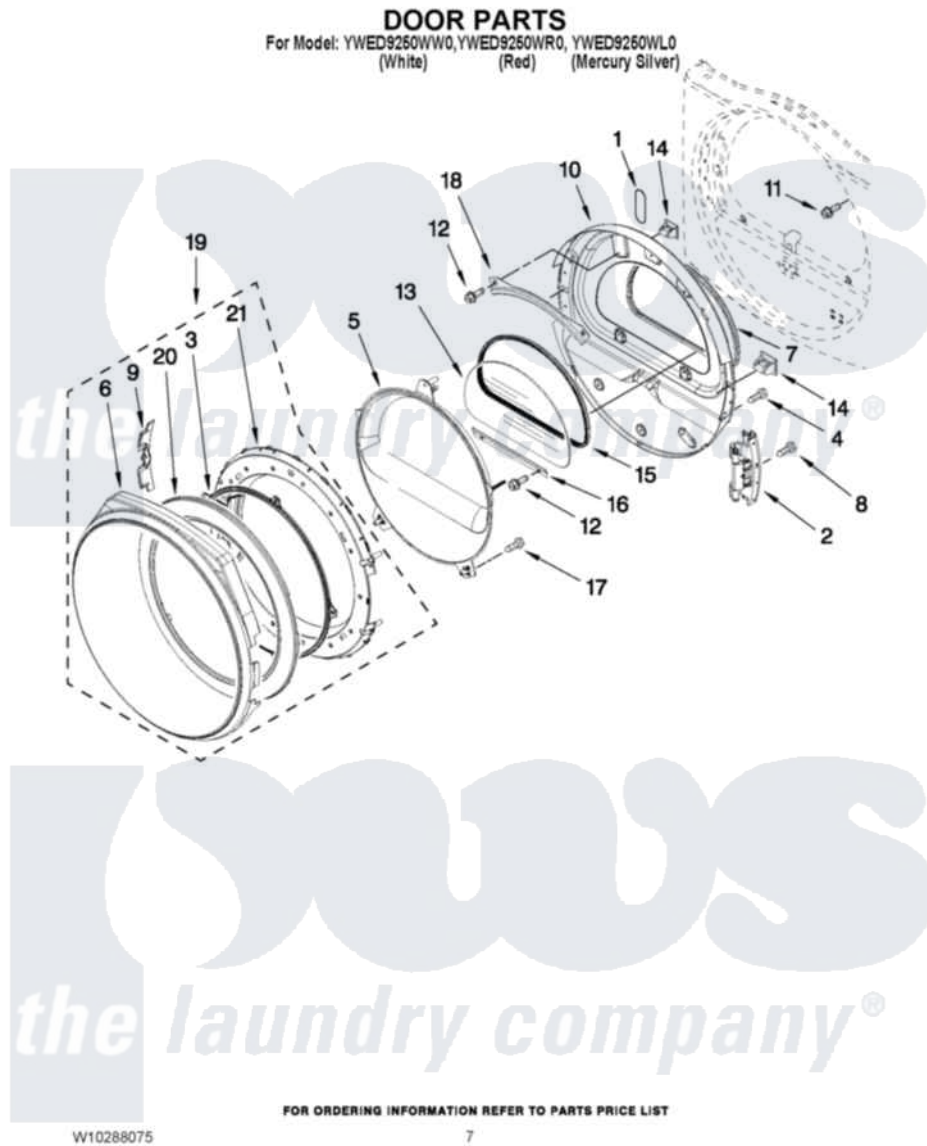

Whirlpool YWED9250WW0 04 - DOOR PARTS

[Whirlpool Residential Whirlpool YWED9250WW0 Dryer Parts](#) Parts Diagram 04 - DOOR PARTS
Click on the part number to view part

Item	Original Part Number	Replaced By	Status	Part Description
1	W10256915			Label, Hinge Hole Cover
2	8578887			Door Hinge Assembly
3	N/P		Not Available	SCREEN, DOOR (NOT SERVICEABLE SPERATELY, ORDER ITEM. 19)
4	8534044			Screw, 8-18 X 1/2
5	W10215764			Door, Intermediate Stationary
6	W10215757			Trim, Door Ring Outer
"	W10215824			Door Trim Outer Ring
"	W10215823			Door Trim Outer Ring
7	W10163915			Door Seal
8	W10159996			Screw, 10-24 X 25/64
9	W10215766			Door Trim, Hinge Cover
"	W10215826			Door Trim, Hinge Cover
"	W10215825			Door Trim, Hinge Cover
10	W10259900	W10164062		Door Assembly
11	355515			Screw, 8-18 X 11/16

12	3393258	3373329D	Screw
13	8565117	W10286878	Window
14	690081	279570	Latch
15	8579663		Seal, Window
16	8519354		Retainer-Window
17	8534022		Screw, 8-18 X 1/16
18	8519356		Retainer-Window
19	W10215756		Door Assembly Outer
"	W10215831		Door Assembly Outer
"	W10215830		Door Assembly Outer
20	N/P	Not Available	TRIM-DOOR INNER RING (NOT SERVICEABLE SEPERATELY, ORDER ITEM. 19)
21	W10215762	W10431338	Door