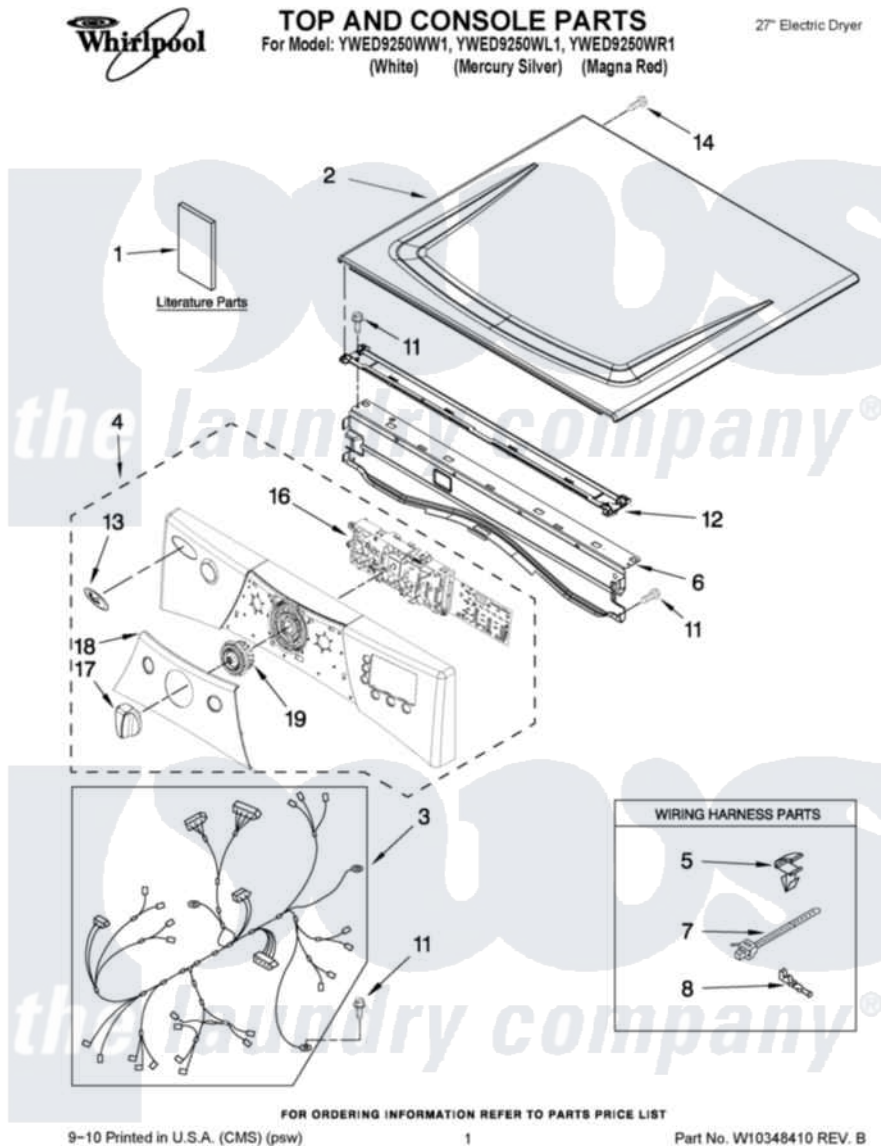

Whirlpool YWED9250WW1 01 - TOP AND CONSOLE PARTS

Whirlpool Residential Whirlpool YWED9250WW1 Dryer Parts Parts Diagram 01 - TOP AND CONSOLE PARTS
 Click on the part number to view part

Item	Original Part Number	Replaced By	Status	Part Description
1	W10240872		Not Available	USE & CARE GUIDE
"	W10238792		Not Available	TECH SHEET
"	W10240584		Not Available	INSTALLATION, INSTRUCTION
2	8563730	W10336080		Top
"	W10251213			Top
"	W10251212	W10336090		Top
3	W10251444		Not Available	HARNESS, MAIN
4	W10215477	W10215749		Panel, Console
"	W10251188			Panel, Console
"	W10247248			Panel, Console
5	3394427			Clip-Harness
6	8565237			Bracket, Console
7	3391018			Tie Cable
8	94614			Terminal
11	3390647	488729		Screw
12	W10266747			Channel-Water, Dryer

13	W10117943	8303811	Badge, Assembly
14	3400238		Screw, 2-28 X 1/2
16	W10247235		Assembly, User Interface
17	W10215781		Knob Assembly
"	W10247262		Knob Assembly
18	W10253116		Cover, Center
"	W10247243		Cover, Center
"	W10247250		Cover, Center
19	W10237301		Cycle, Light Guide