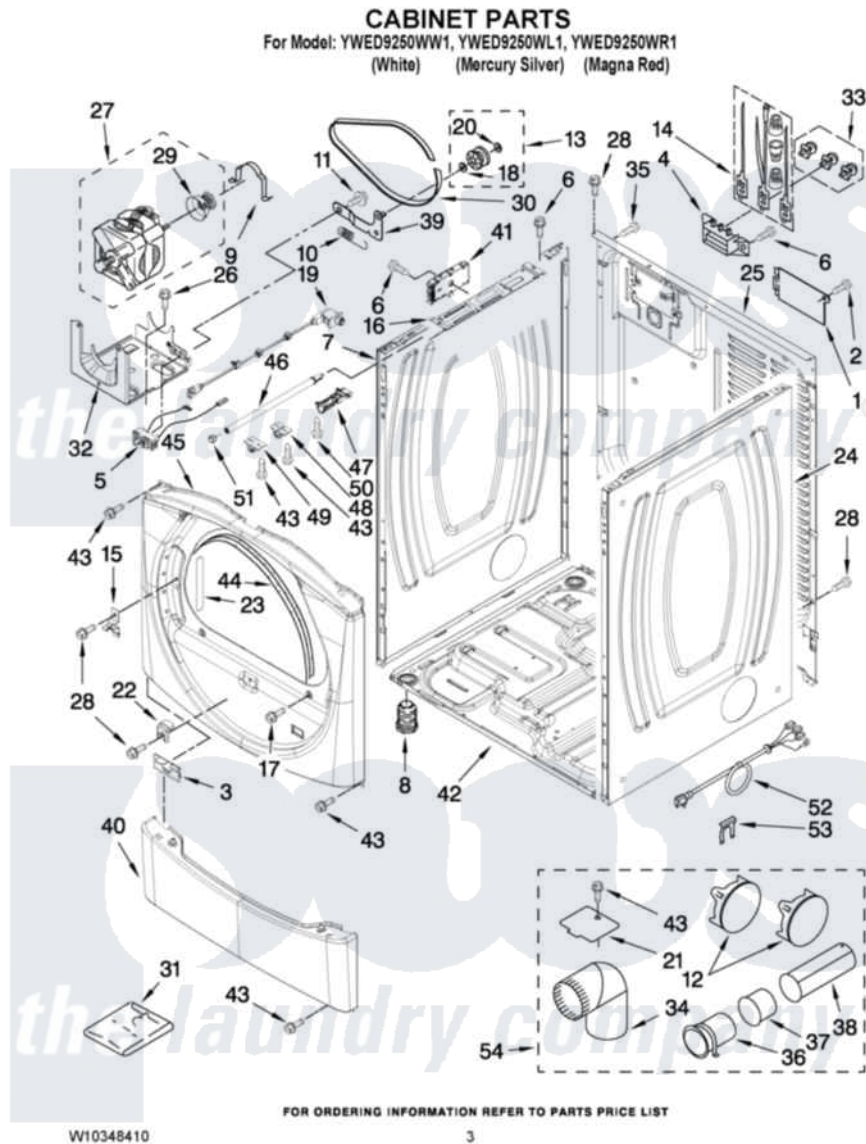

Whirlpool YWED9250WW1 02 - CABINET PARTS

Whirlpool [Residential Whirlpool YWED9250WW1 Dryer Parts](#) Parts Diagram 02 - CABINET PARTS
Click on the part number to view part

Item	Original Part Number	Replaced By	Status	Part Description
1	W10286180	W10119283		Cover, Terminal Block
2	3390814	90767		Screw, 8A X 3/8 HeX Washer Head Tapping
3	8519459			Clip, Toe Panel
4	3397659			Block, Terminal
5	W10246525	W10314253		Switch, Assembly Broken Belt
6	8533971	90767		Screw, 8A X 3/8 HeX Washer Head Tapping
7	8565054			Panel, Side
"	W10251218			Panel, Side
"	W10251216			Panel, Side
8	3392100	49621		Feet-Leveling
NI	279810			Foot-Optional
9	660658			Clamp, Motor Mounting 343481 685441
10	3387374			Spring, Idler
11	3389420			Retainer-Idler 1/4-20 X 1/16