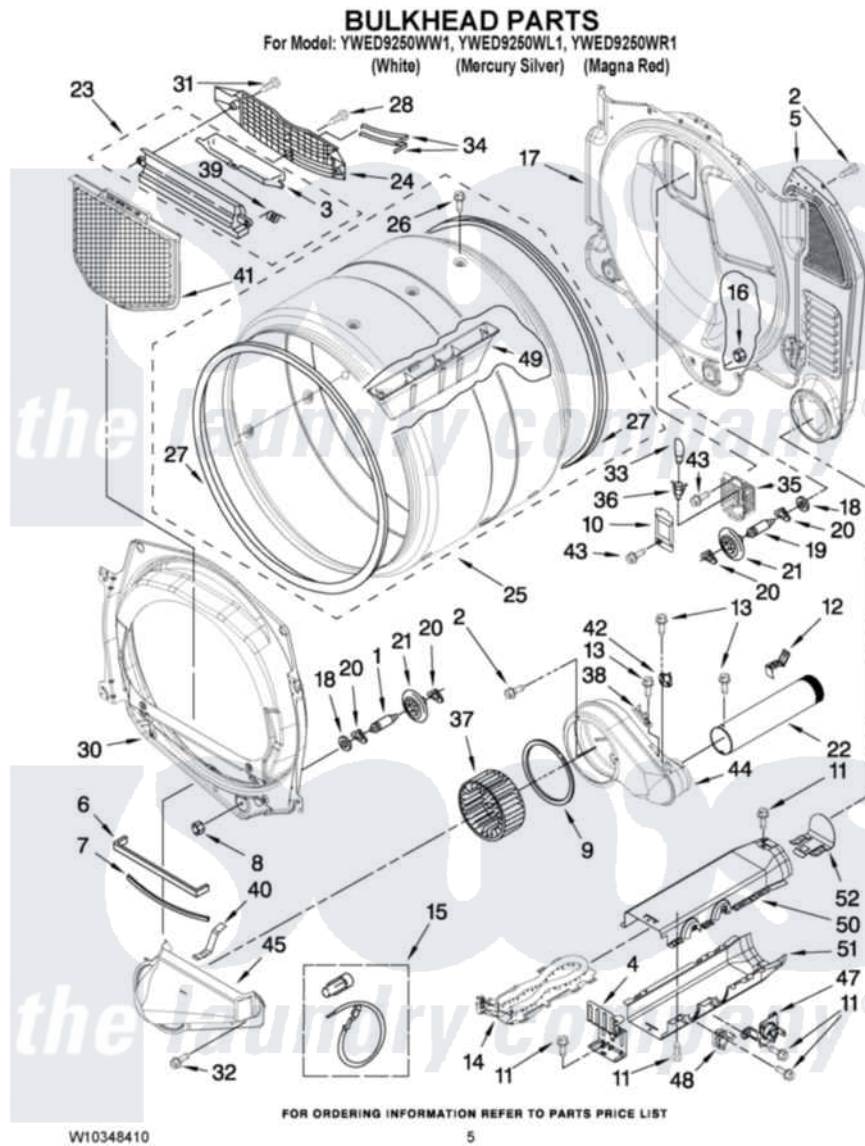

# Whirlpool YWED9250WW1 03 - BULKHEAD PARTS

Whirlpool [Residential Whirlpool YWED9250WW1 Dryer Parts](#) Parts Diagram 03 - BULKHEAD PARTS  
 Click on the part number to view part

Item	Original Part Number	Replaced By	Status	Part Description
1	8575324	<a href="#">W10359271</a>		Shaft, Drum Roller Threads
2	3390647	<a href="#">488729</a>		Screw
3	<a href="#">W10153413</a>			Door, Lint Screen
4	<a href="#">8066099</a>			Bracket, Heater Box
5	697354	<a href="#">3387911</a>		Duct-Air
6	<a href="#">697813</a>			Seal, Outlet Housing
7	697814	<a href="#">697813</a>		Seal, Outlet Housing
8	3934666	<a href="#">W10080210</a>		Nut, 3/8 X 16
9	<a href="#">697770</a>			Seal, Cover Plate Blower Housing
10	3402841	<a href="#">8532165</a>		Lens, Drum Light
11	<a href="#">693995</a>			Screw, Hex Head
12	<a href="#">8572105</a>			Retainer, Toe Panel
13	8533971	<a href="#">90767</a>		Screw, 8A X 3/8 HeX Washer Head Tapping
14	<a href="#">8544771</a>			Heater Element
15	<a href="#">279457</a>			Wire Kit, Terminal