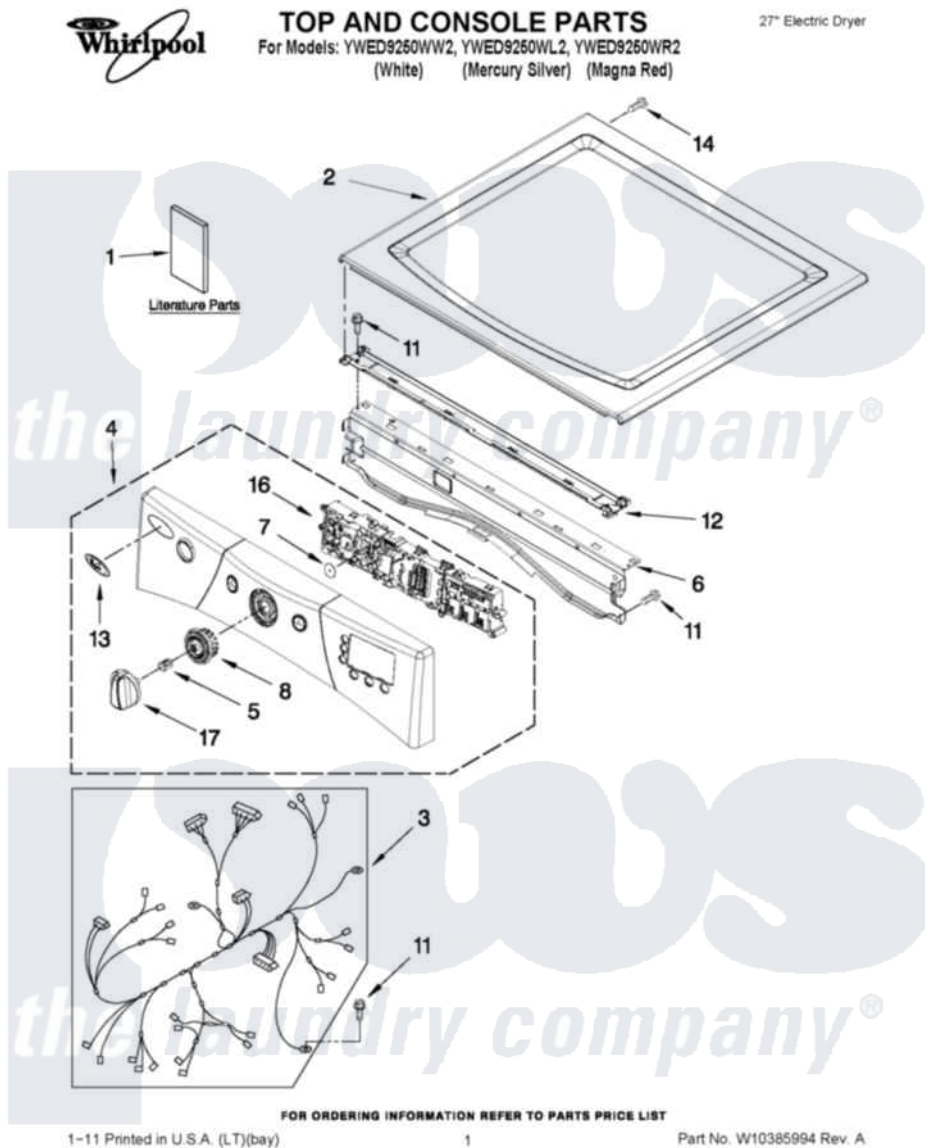

Whirlpool YWED9250WW2 01 - TOP AND CONSOLE PARTS

Whirlpool Residential Whirlpool YWED9250WW2 Dryer Parts Parts Diagram 01 - TOP AND CONSOLE PARTS
 Click on the part number to view part

Item	Original Part Number	Replaced By	Status	Part Description
1	W10240872		Not Available	USE & CARE GUIDE
"	W10340328		Not Available	TECH SHEET
"	W10240584		Not Available	INSTALLATION, INSTRUCTION
2	W10336080			Top
"	W10336091			Top
"	W10336090			Top
3	W10251444		Not Available	HARNESS, MAIN
4	W10329847		Not Available	PANEL, CONSOLE (INCLUDES, ITEM. 13) (WHITE)
"	W10329848		Not Available	PANEL, CONSOLE (INCLUDES, ITEM. 13) (MERCURY SILVER)
"	W10329849		Not Available	PANEL, CONSOLE (INCLUDES, ITEM. 13) (MAGNA RED)
5	W10153920			Spring, Knob
6	8565237			Bracket, Console

7	8572039		Seal, User Interface
8	W10237301		Cycle, Light Guide
11	3390647	488729	Screw
12	W10266747		Channel-Water, Dryer
13	W10117943	8303811	Badge, Assembly
14	3400238		Screw, 2-28 X 1/2
16	W10215475		Assembly, User Interface
17	W10215781		Knob Assembly
"	W10247262		Knob Assembly