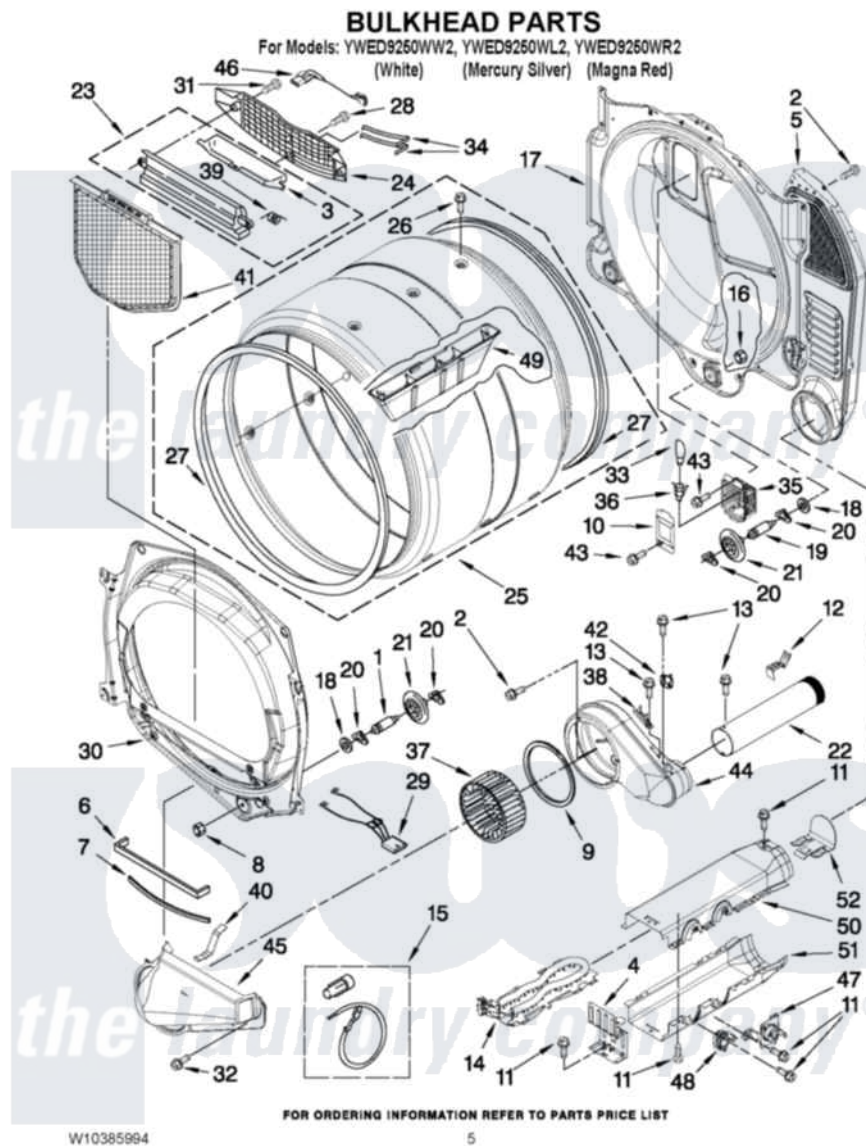

Whirlpool YWED9250WW2 03 - BULKHEAD PARTS

Whirlpool [Residential Whirlpool YWED9250WW2 Dryer Parts](#) Parts Diagram 03 - BULKHEAD PARTS
Click on the part number to view part

Item	Original Part Number	Replaced By	Status	Part Description
1	W10359271			Shaft, Drum Roller Threads
2	3390647	488729		Screw
3	W10153413			Door, Lint Screen
4	8066099			Bracket, Heater Box
5	697354	3387911		Duct-Air
6	697813			Seal, Outlet Housing
7	697814	697813		Seal, Outlet Housing
8	3934666	W10080210		Nut, 3/8 X 16
9	697770			Seal, Cover Plate Blower Housing
10	3402841	8532165		Lens, Drum Light
11	693995			Screw, Hex Head
12	8572105			Retainer, Toe Panel
13	8533971	90767		Screw, 8A X 3/8 HeX Washer Head Tapping
14	8544771			Heater Element
15	279457			Wire Kit, Terminal

16	W10001120	W10080190	Nut, 3/8-16
17	W10080170		Bulkhead, Rear
18	3387459	W10080960	Washer, Support
19	W10359272		Shaft, Roller Drum Threads
20	690997		Washer, Thrust
21	W10314171		Roller, Support Assembly
22	8563728		Exhaust Pipe
23	W10153423		Outlet Grille, Housing Assembly
24	W10153412		Grille, Outlet
25	W10153420		Complete Drum Assembly
26	W10219342		Screw, Baffle Mounting
27	W10166807	280114	Seal
28	695240	488729	Screw
29	3406653		Harness, Sensor
30	8565061		Bulkhead, Front
31	3387230		Screw, 10-16 X 13/16
32	489463		Screw, 8-18 X 1/16
33	3406124	22002263	Lamp
34	3387223		Electrode, Sensor
35	8578825		Bracket, Drum Light
36	W10214261		Socket, Drum Light Assembly
37	697772		Wheel, Blower
38	3392519		Thermal Limiter
39	3394986		Spring, Lint Screen Door
40	8066208		Clip-Exhaust
41	W10049370	W10120998	Screen
42	8577274		Thermostat 295F
43	487909	488729	Screw
44	8544362	W10119255	Housing, Blower
45	8066168	W10128606	Duct-Lint
46	W10110975		Harness, Sensor
47	8318314	279973	Kit, Thermal Cut-Off
48	3391914		Thermostat 295 F
49	W10153409		Baffle, Drum
50	8544769		Housing, Blower Lint Duct Assembly
51	8544770		Housing Slot, Heater Box
52	8544776		Flange, Heater Box