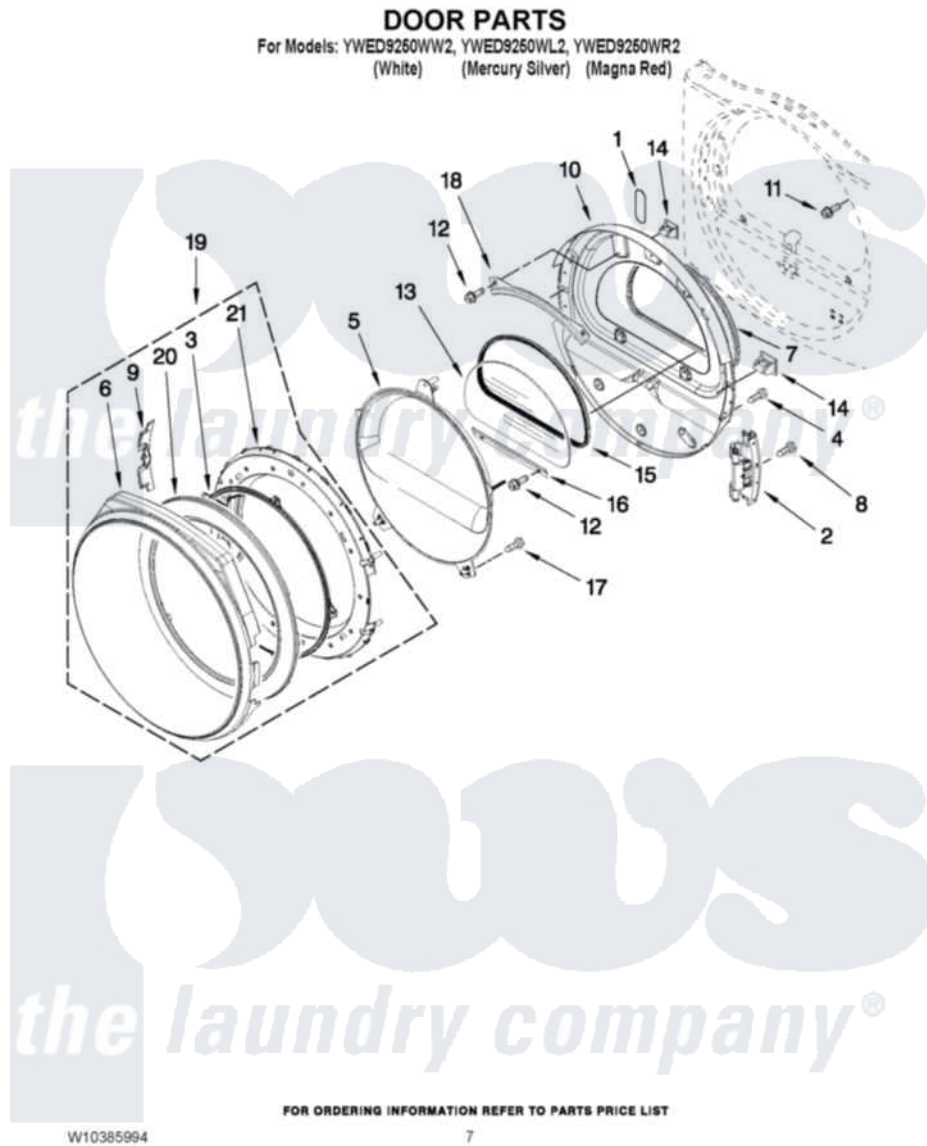

Whirlpool YWED9250WW2 04 - DOOR PARTS

Whirlpool [Residential Whirlpool YWED9250WW2 Dryer Parts](#) Parts Diagram 04 - DOOR PARTS
Click on the part number to view part

Item	Original Part Number	Replaced By	Status	Part Description
1	W10256915			Label, Hinge Hole Cover
2	W10304672	8578887		Door Hinge Assembly
3	N/P		Not Available	SCREEN, DOOR (NOT SERVICEABLE SPERATELY, ORDER ITEM. 19)
4	8534044			Screw, 8-18 X 1/2
5	W10215764			Door, Intermediate Stationary
6	W10215757			Trim, Door Ring Outer
"	W10215823			Door Trim Outer Ring
"	W10215824			Door Trim Outer Ring
7	W10163915			Door Seal
8	W10159996			Screw, 10-24 X 25/64
9	W10215766			Door Trim, Hinge Cover
"	W10215825			Door Trim, Hinge Cover
"	W10215826			Door Trim, Hinge Cover
10	W10270215			Door Assembly Inner
11	355515			Screw, 8-18 X 11/16

12	3393258	3373329D	Screw
13	W10286878		Window
14	690081	279570	Latch
15	8579663		Seal, Window
16	8519354		Retainer-Window
17	8534022		Screw, 8-18 X 1/16
18	8519356		Retainer-Window
19	W10215756		Door Assembly Outer
"	W10215830		Door Assembly Outer
"	W10215831		Door Assembly Outer
20	N/P	Not Available	TRIM-DOOR INNER RING (NOT SERVICEABLE SEPERATELY, ORDER ITEM. 19)
21	W10215762	W10431338	Door