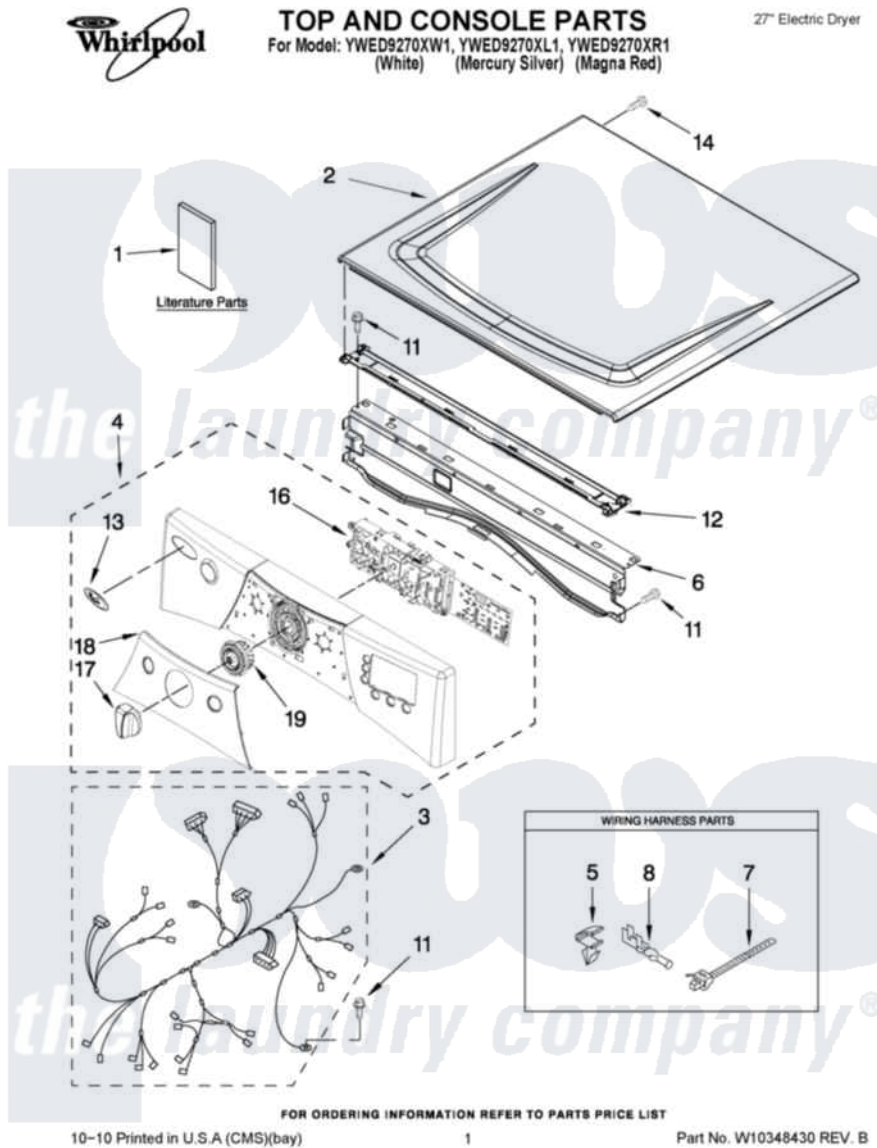

# Whirlpool YWED9270XL1 01 - TOP AND CONSOLE PARTS

Whirlpool Residential Whirlpool YWED9270XL1 Dryer Parts Parts Diagram 01 - TOP AND CONSOLE PARTS  
 Click on the part number to view part

Item	Original Part Number	Replaced By	Status	Part Description
1	W10293937		Not Available	USE & CARE GUIDE
"	W10294025		Not Available	TECH SHEET
"	W10240584		Not Available	INSTALLATION, INSTRUCTION
2	8563730	<a href="#">W10336080</a>		Top
"	<a href="#">W10251213</a>			Top
"	W10251212	<a href="#">W10336090</a>		Top
3	W10278760		Not Available	HARNESS, MAIN
4	<a href="#">W10215462</a>			Panel, Console
"	<a href="#">W10215464</a>			Panel, Console
"	<a href="#">W10215463</a>			Panel, Console
5	<a href="#">3394427</a>			Clip-Harness
6	<a href="#">8565237</a>			Bracket, Console
7	<a href="#">3391018</a>			Tie Cable
8	<a href="#">94614</a>			Terminal
11	3390647	<a href="#">488729</a>		Screw
12	<a href="#">W10266747</a>			Channel-Water, Dryer

13	W10117943	<a href="#">8303811</a>	Badge, Assembly
14	<a href="#">3400238</a>		Screw, 2-28 X 1/2
16	W10215460	<a href="#">W10418068</a>	Control-Elec
17	<a href="#">W10215781</a>		Knob Assembly
"	<a href="#">W10247262</a>		Knob Assembly
18	<a href="#">W10215470</a>		Cover, Center
"	<a href="#">W10215468</a>		Cover, Center
"	<a href="#">W10215469</a>		Cover, Center
19	<a href="#">W10237301</a>		Cycle, Light Guide