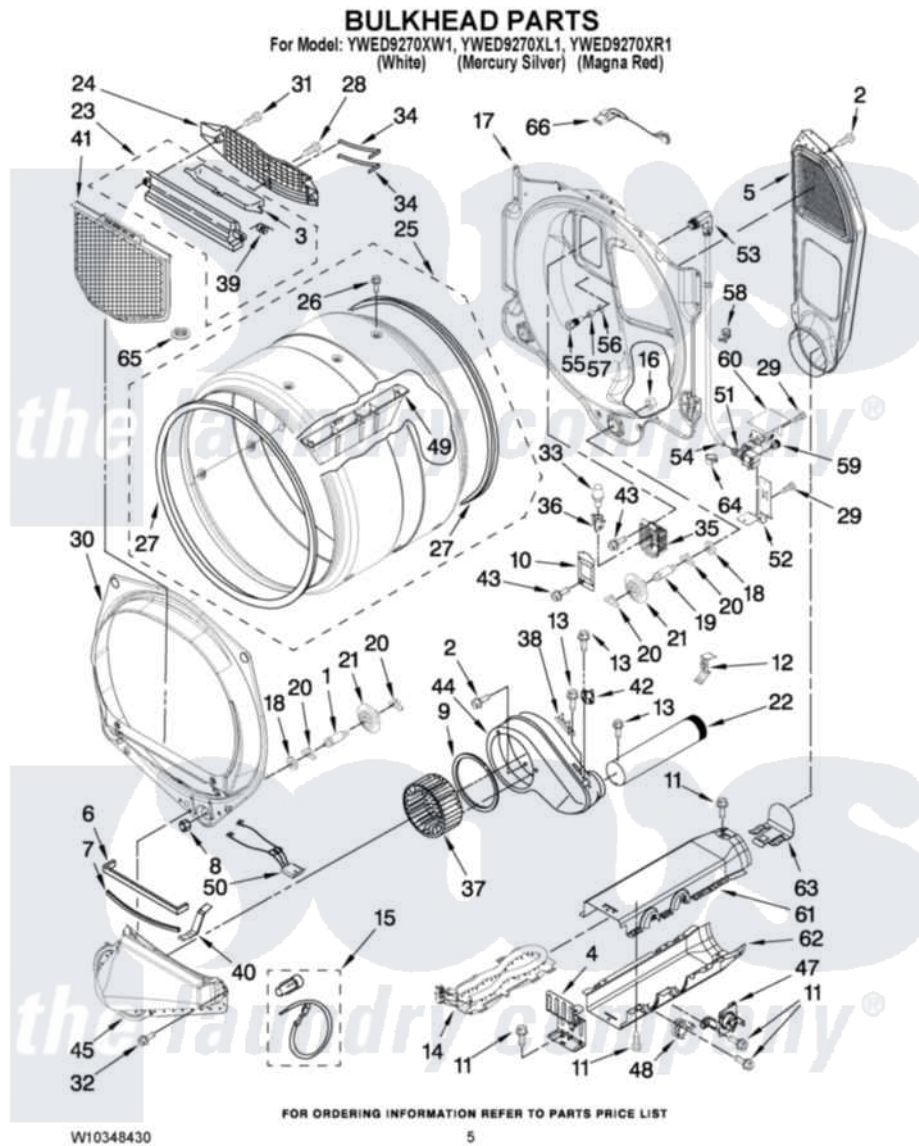

Whirlpool YWED9270XL1 03 - BULKHEAD PARTS

Whirlpool Residential Whirlpool YWED9270XL1 Dryer Parts Parts Diagram 03 - BULKHEAD PARTS
Click on the part number to view part

Item	Original Part Number	Replaced By	Status	Part Description
1	8575324	W10359271		Shaft, Drum Roller Threads
2	3390647	488729		Screw
3	W10153413			Door, Lint Screen
4	8066099			Bracket, Heater Box
5	697354	3387911		Duct-Air
6	697813			Seal, Outlet Housing
7	697814	697813		Seal, Outlet Housing
8	3934666	W10080210		Nut, 3/8 X 16
9	697770			Seal, Cover Plate Blower Housing
10	3402841	8532165		Lens, Drum Light
11	693995			Screw, Hex Head
12	8572105			Retainer, Toe Panel
13	8533971	90767		Screw, 8A X 3/8 HeX Washer Head Tapping
14	8544771			Heater Element
15	279457			Wire Kit, Terminal