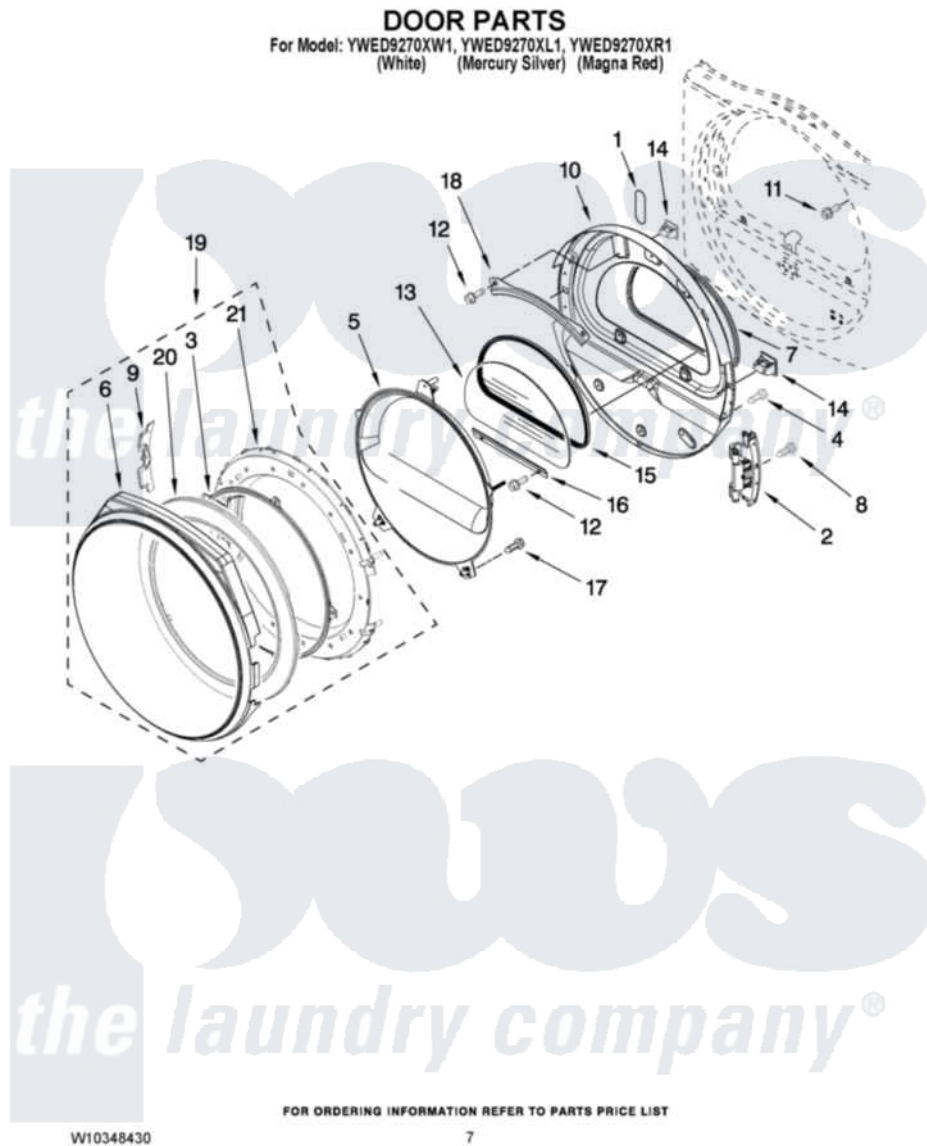

Whirlpool YWED9270XL1 04 - DOOR PARTS

Whirlpool [Residential Whirlpool YWED9270XL1 Dryer Parts](#) Parts Diagram 04 - DOOR PARTS
Click on the part number to view part

Item	Original Part Number	Replaced By	Status	Part Description
1	W10256915			Label, Hinge Hole Cover
2	W10304672	8578887		Door Hinge Assembly
3	N/P		Not Available	SCREEN, DOOR (NOT SERVICEABLE SPERATELY, ORDER ITEM. 19)
4	8534044			Screw, 8-18 X 1/2
5	W10215764			Door, Intermediate Stationary
6	W10215757			Trim, Door Ring Outer
"	W10215823			Door Trim Outer Ring
"	W10215824			Door Trim Outer Ring
7	W10163915			Door Seal
8	W10159996			Screw, 10-24 X 25/64
9	W10215766			Door Trim, Hinge Cover
"	W10215825			Door Trim, Hinge Cover
"	W10215826			Door Trim, Hinge Cover
10	W10270215			Door Assembly Inner
11	355515			Screw, 8-18 X 11/16

12	3393258	3373329D	Screw
13	W10286878		Window
14	690081	279570	Latch
15	8579663		Seal, Window
16	8519354		Retainer-Window
17	8534022		Screw, 8-18 X 1/16
18	8519356		Retainer-Window
19	W10215756		Door Assembly Outer
"	W10215830		Door Assembly Outer
"	W10215831		Door Assembly Outer
20	N/P	Not Available	TRIM-DOOR INNER RING (NOT SERVICEABLE SEPERATELY, ORDER ITEM. 19)
21	W10215762	W10431338	Door