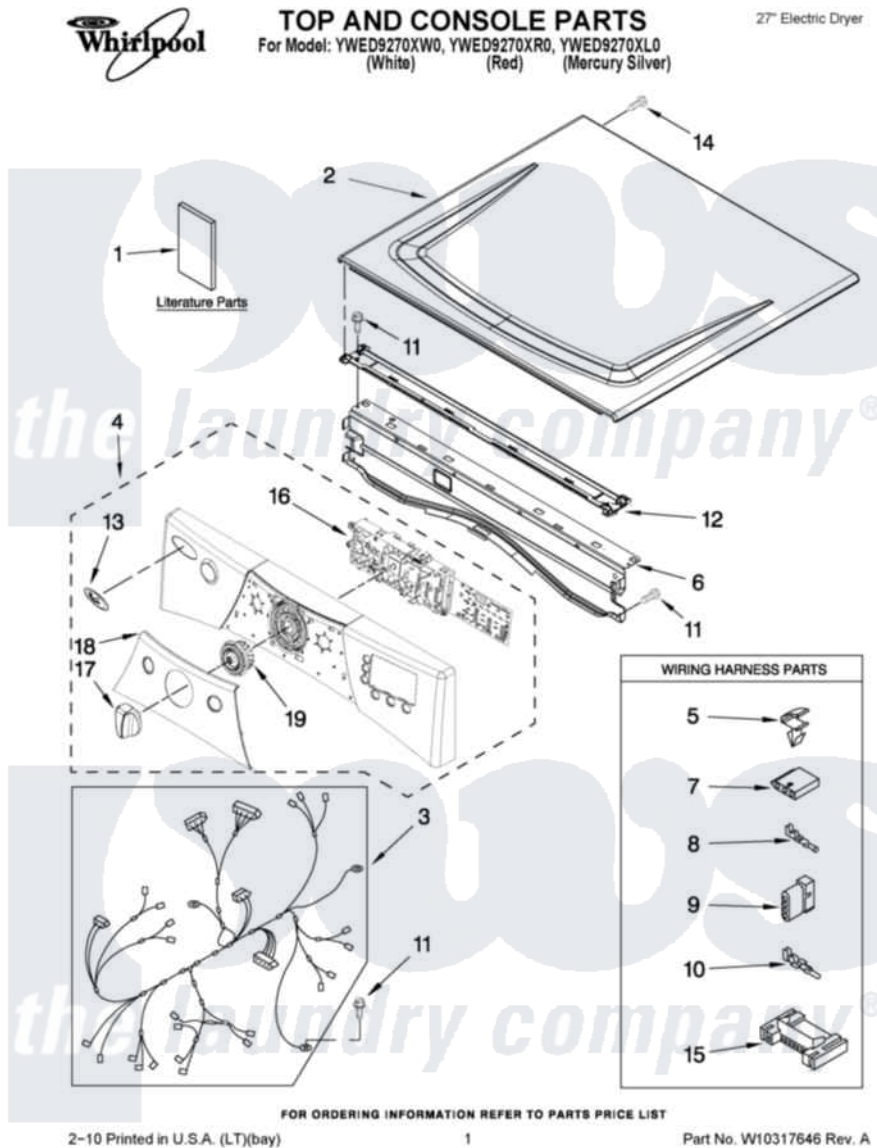

Whirlpool YWED9270XR0 01 - TOP AND CONSOLE PARTS

Whirlpool Residential Whirlpool YWED9270XR0 Dryer Parts Parts Diagram 01 - TOP AND CONSOLE PARTS
 Click on the part number to view part

Item	Original Part Number	Replaced By	Status	Part Description
1	W10293937		Not Available	USE & CARE GUIDE
"	W10294025		Not Available	TECH SHEET
"	W10240584		Not Available	INSTALLATION, INSTRUCTION
2	8563730	W10336080		Top
"	W10251212	W10336090		Top
"	W10251213			Top
3	W10278760		Not Available	HARNESS, MAIN
4	W10215462			Panel, Console
"	W10215463			Panel, Console
"	W10215464			Panel, Console
5	3394427			Clip-Harness
6	8565237			Bracket, Console
7	353424			Plug, Terminal
8	94614			Terminal
9	3936144			Do-It-Yourself Repair Manuals
10	94613	596797		Terminal

11	3390647	488729	Screw
12	W10266747		Channel-Water, Dryer
13	W10117943	8303811	Badge, Assembly
14	3400238		Screw, 2-28 X 1/2
15	3395683		Receptacle, Multi-Terminal
16	W10215460	W10418068	Control-Elec
17	W10215781		Knob Assembly
"	W10247262		Knob Assembly
18	W10215470		Cover, Center
"	W10215469		Cover, Center
"	W10215468		Cover, Center
19	W10237301		Cycle, Light Guide