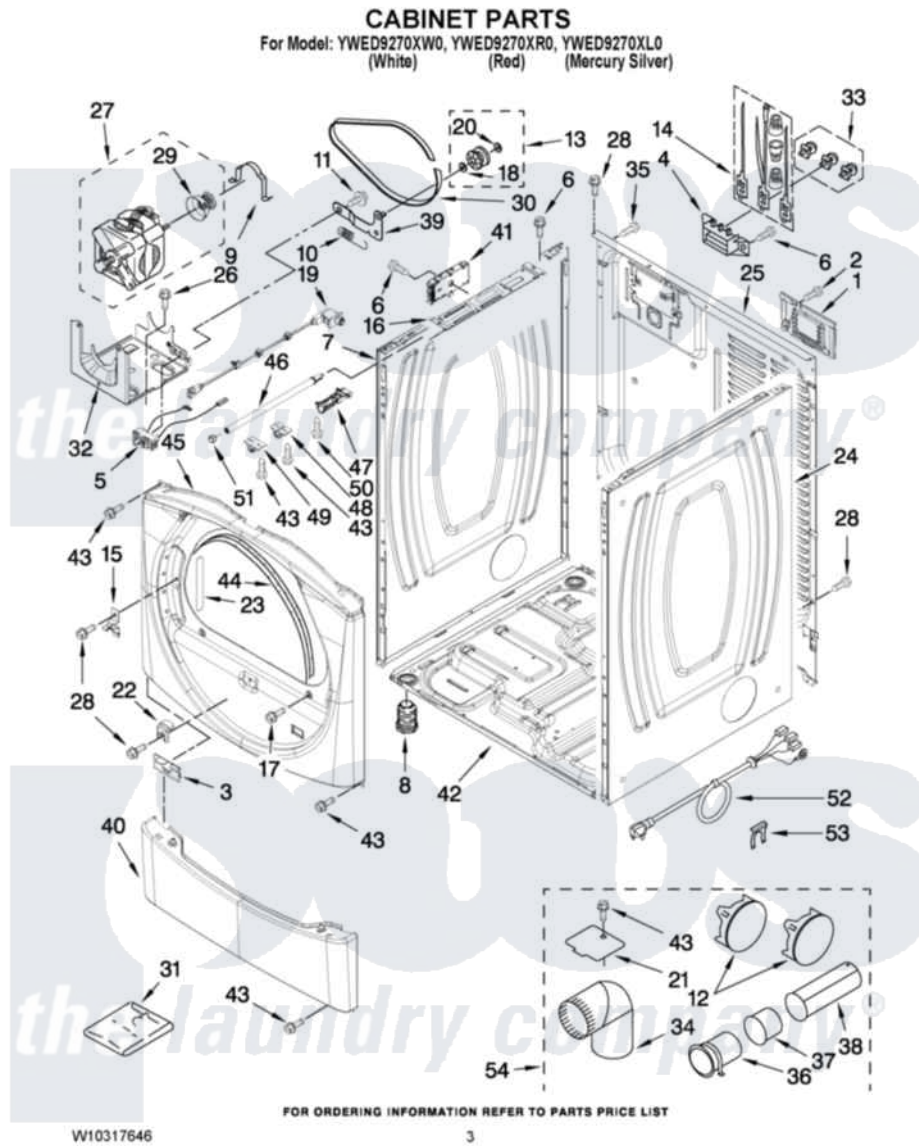

Whirlpool YWED9270XR0 02 - CABINET PARTS

Whirlpool [Residential Whirlpool YWED9270XR0 Dryer Parts](#) Parts Diagram 02 - CABINET PARTS
Click on the part number to view part

Item	Original Part Number	Replaced By	Status	Part Description
1	W10286180	W10119283		Cover, Terminal Block
2	3390814	90767		Screw, 8A X 3/8 HeX Washer Head Tapping
3	8519459			Clip, Toe Panel
4	3397659			Block, Terminal
5	W10246525	W10314253		Switch, Assembly Broken Belt
6	90767			Screw, 8A X 3/8 HeX Washer Head Tapping
7	8565054			Panel, Side
"	W10251216			Panel, Side
"	W10251218			Panel, Side
8	3392100	49621		Feet-Leveling
NI	279810			Foot-Optional
9	660658			Clamp, Motor Mounting 343481 685441
10	3387374			Spring, Idler
11	3389420			Retainer-Idler 1/4-20 X 1/16