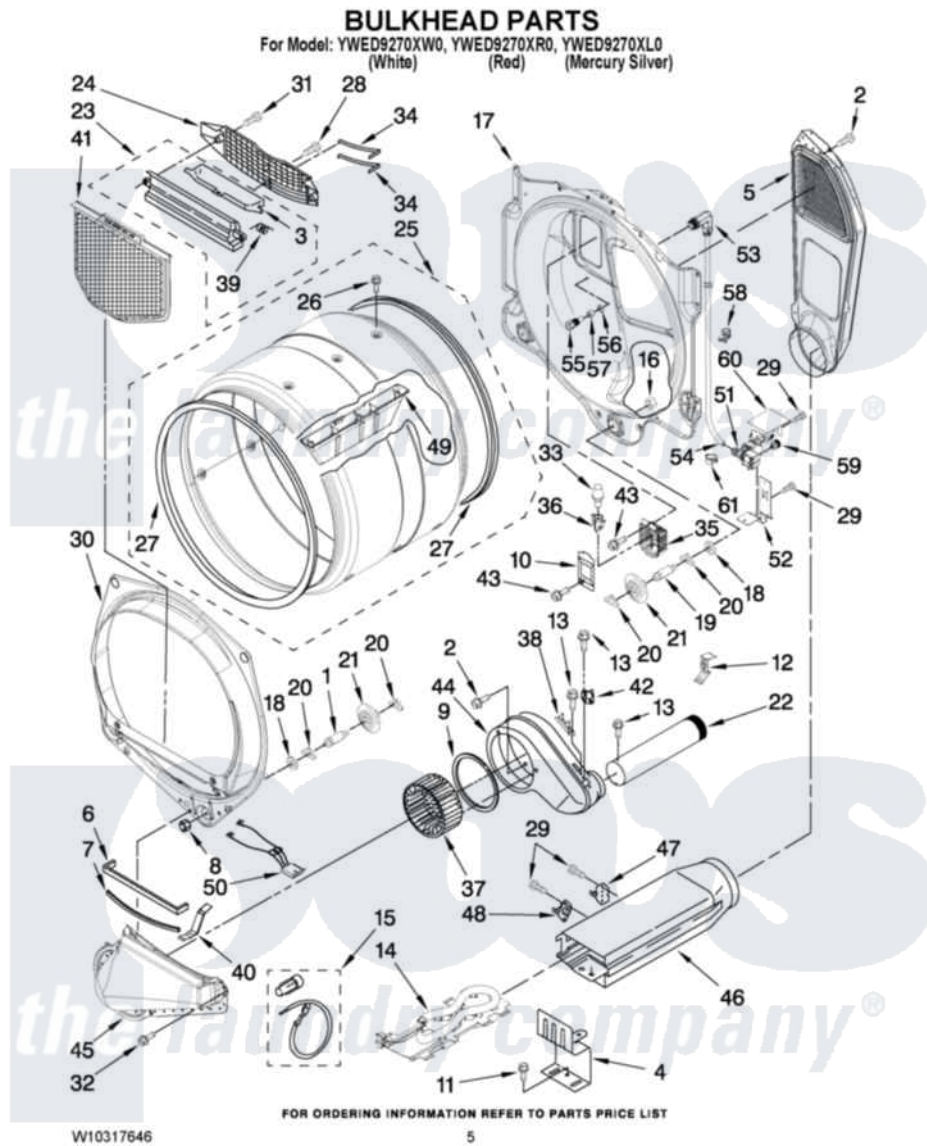

Whirlpool YWED9270XR0 03 - BULKHEAD PARTS

Whirlpool [Residential Whirlpool YWED9270XR0 Dryer Parts](#) Parts Diagram 03 - BULKHEAD PARTS
Click on the part number to view part

Item	Original Part Number	Replaced By	Status	Part Description
1	8575324	W10359271		Shaft, Drum Roller Threads
2	3390647	488729		Screw
3	W10153413			Door, Lint Screen
4	8066099			Bracket, Heater Box
5	697354	3387911		Duct-Air
6	697813			Seal, Outlet Housing
7	697814	697813		Seal, Outlet Housing
8	3934666	W10080210		Nut, 3/8 X 16
9	697770			Seal, Cover Plate Blower Housing
10	3402841	8532165		Lens, Drum Light
11	693995			Screw, Hex Head
12	8572105			Retainer, Toe Panel
13	8533971	90767		Screw, 8A X 3/8 HeX Washer Head Tapping
14	3387747			Element, Heater
15	279457			Wire Kit, Terminal