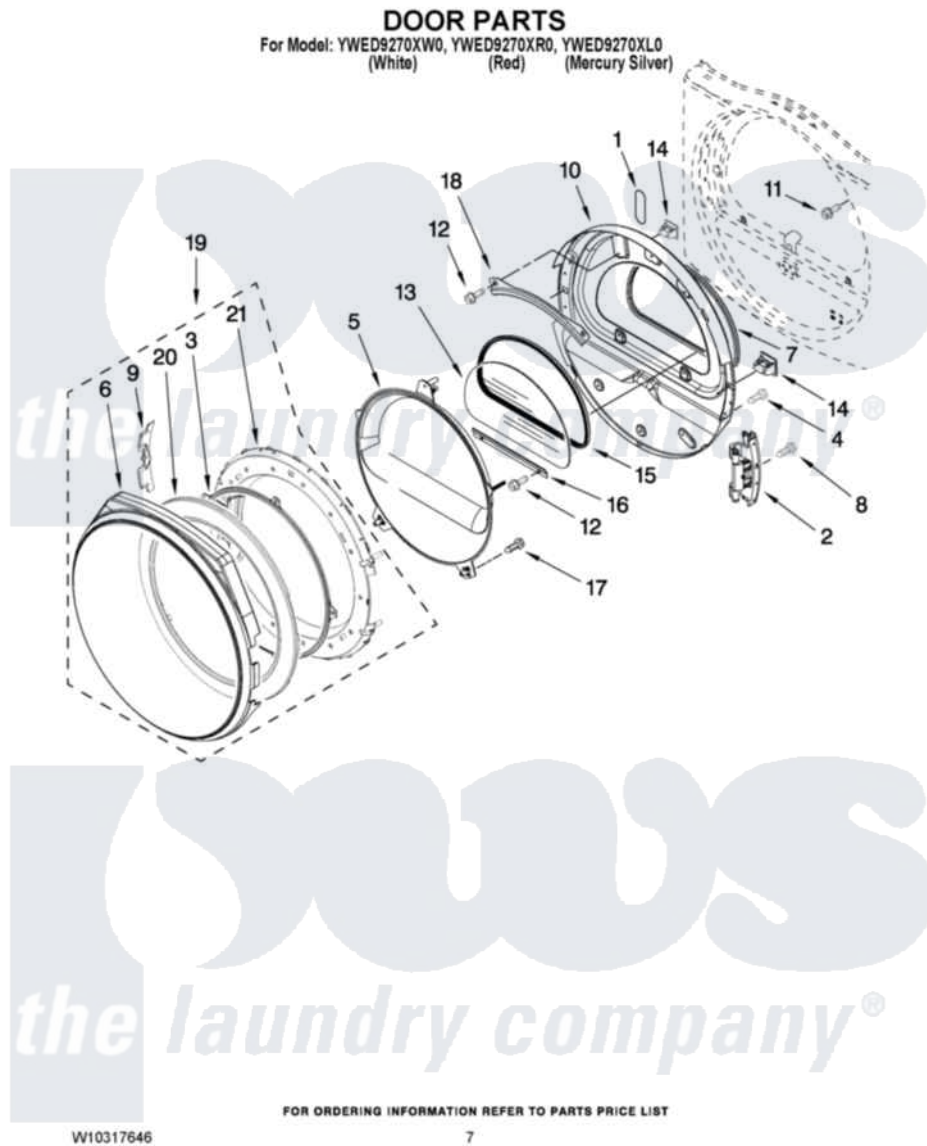

Whirlpool YWED9270XR0 04 - DOOR PARTS

Whirlpool [Residential Whirlpool YWED9270XR0 Dryer Parts](#) Parts Diagram 04 - DOOR PARTS
Click on the part number to view part

Item	Original Part Number	Replaced By	Status	Part Description
1	W10256915			Label, Hinge Hole Cover
2	W10304672	8578887		Door Hinge Assembly
3	N/P		Not Available	SCREEN, DOOR (NOT SERVICEABLE SPERATELY, ORDER ITEM. 19)
4	8534044			Screw, 8-18 X 1/2
5	W10215764			Door, Intermediate Stationary
6	W10215757			Trim, Door Ring Outer
"	W10215824			Door Trim Outer Ring
"	W10215823			Door Trim Outer Ring
7	W10163915			Door Seal
8	W10159996			Screw, 10-24 X 25/64
9	W10215766			Door Trim, Hinge Cover
"	W10215826			Door Trim, Hinge Cover
"	W10215825			Door Trim, Hinge Cover
10	W10259900	W10164062		Door Assembly
11	355515			Screw, 8-18 X 11/16

12	3393258	3373329D	Screw
13	W10286878		Window
14	690081	279570	Latch
15	8579663		Seal, Window
16	8519354		Retainer-Window
17	8534022		Screw, 8-18 X 1/16
18	8519356		Retainer-Window
19	W10215756		Door Assembly Outer
"	W10215831		Door Assembly Outer
"	W10215830		Door Assembly Outer
20	N/P	Not Available	TRIM-DOOR INNER RING (NOT SERVICEABLE SEPERATELY, ORDER ITEM. 19)
21	W10215762	W10431338	Door