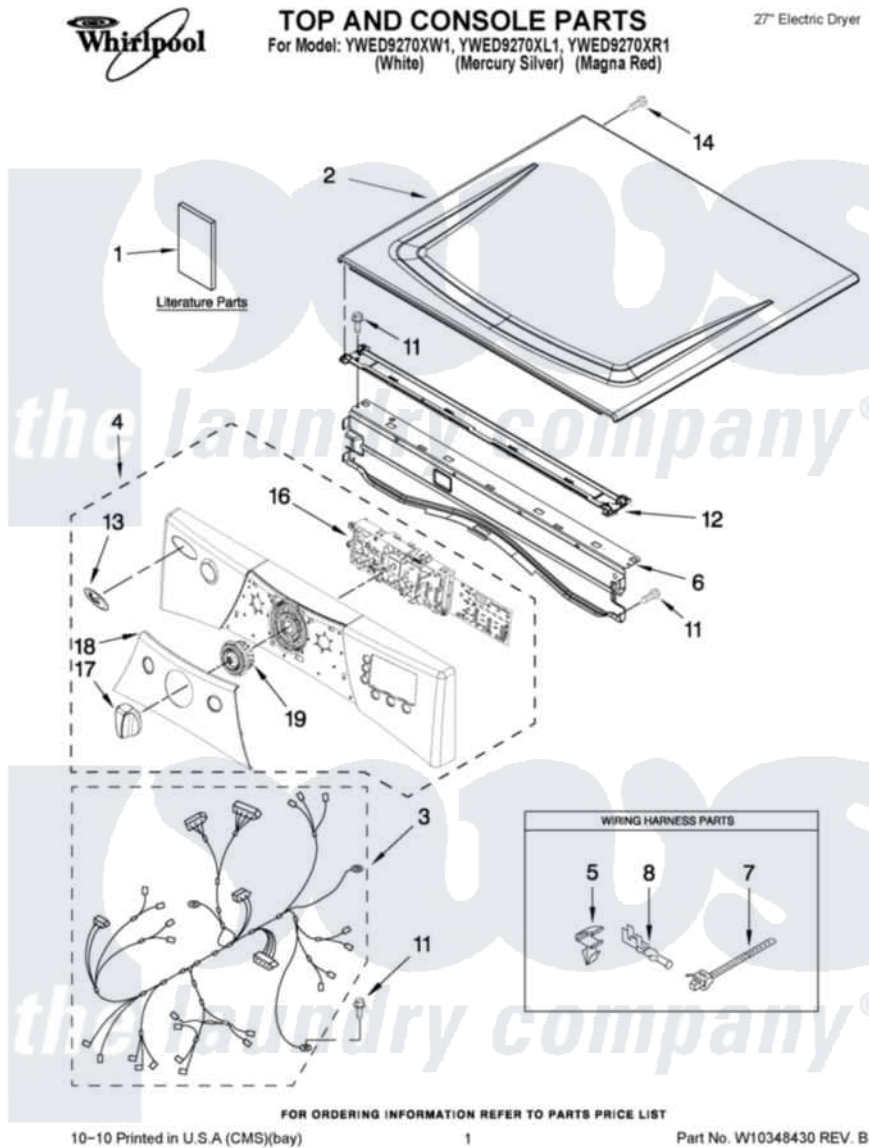

# Whirlpool YWED9270XR1 01 - TOP AND CONSOLE PARTS

Whirlpool Residential Whirlpool YWED9270XR1 Dryer Parts Parts Diagram 01 - TOP AND CONSOLE PARTS  
 Click on the part number to view part

Item	Original Part Number	Replaced By	Status	Part Description
1	W10293937		Not Available	USE & CARE GUIDE
"	W10294025		Not Available	TECH SHEET
"	W10240584		Not Available	INSTALLATION, INSTRUCTION
2	8563730	<a href="#">W10336080</a>		Top
"	<a href="#">W10251213</a>			Top
"	W10251212	<a href="#">W10336090</a>		Top
3	W10278760		Not Available	HARNESS, MAIN
4	<a href="#">W10215462</a>			Panel, Console
"	<a href="#">W10215464</a>			Panel, Console
"	<a href="#">W10215463</a>			Panel, Console
5	<a href="#">3394427</a>			Clip-Harness
6	<a href="#">8565237</a>			Bracket, Console
7	<a href="#">3391018</a>			Tie Cable
8	<a href="#">94614</a>			Terminal
11	3390647	<a href="#">488729</a>		Screw
12	<a href="#">W10266747</a>			Channel-Water, Dryer

13	W10117943	<a href="#">8303811</a>	Badge, Assembly
14	<a href="#">3400238</a>		Screw, 2-28 X 1/2
16	W10215460	<a href="#">W10418068</a>	Control-Elec
17	<a href="#">W10215781</a>		Knob Assembly
"	<a href="#">W10247262</a>		Knob Assembly
18	<a href="#">W10215470</a>		Cover, Center
"	<a href="#">W10215468</a>		Cover, Center
"	<a href="#">W10215469</a>		Cover, Center
19	<a href="#">W10237301</a>		Cycle, Light Guide