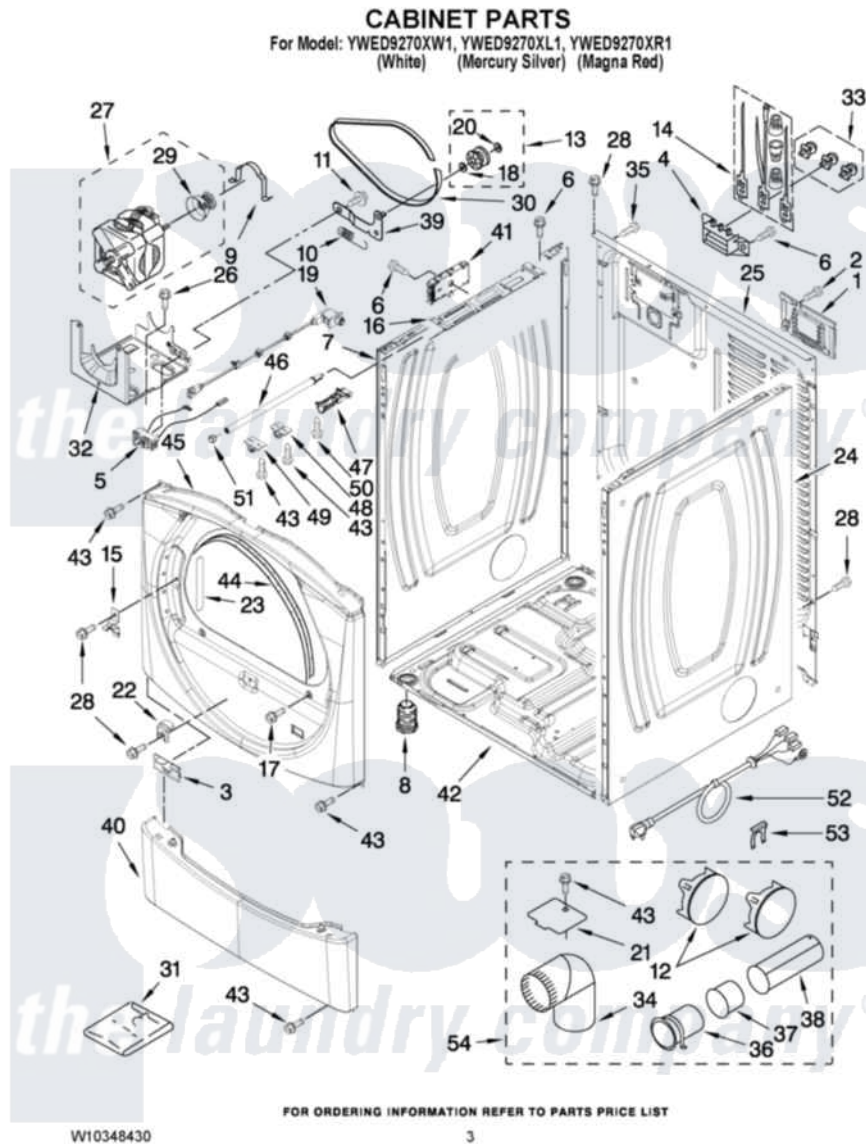

# Whirlpool YWED9270XR1 02 - CABINET PARTS

Whirlpool [Residential Whirlpool YWED9270XR1 Dryer Parts](#) Parts Diagram 02 - CABINET PARTS  
Click on the part number to view part

Item	Original Part Number	Replaced By	Status	Part Description
1	W10286180	<a href="#">W10119283</a>		Cover, Terminal Block
2	3390814	<a href="#">90767</a>		Screw, 8A X 3/8 HeX Washer Head Tapping
3	<a href="#">8519459</a>			Clip, Toe Panel
4	<a href="#">3397659</a>			Block, Terminal
5	W10246525	<a href="#">W10314253</a>		Switch, Assembly Broken Belt
6	<a href="#">90767</a>			Screw, 8A X 3/8 HeX Washer Head Tapping
7	<a href="#">8565054</a>			Panel, Side
"	<a href="#">W10251218</a>			Panel, Side
"	<a href="#">W10251216</a>			Panel, Side
8	3392100	<a href="#">49621</a>		Feet-Leveling
NI	<a href="#">279810</a>			Foot-Optional
9	<a href="#">660658</a>			Clamp, Motor Mounting 343481 685441
10	<a href="#">3387374</a>			Spring, Idler
11	<a href="#">3389420</a>			Retainer-Idler 1/4-20 X 1/16