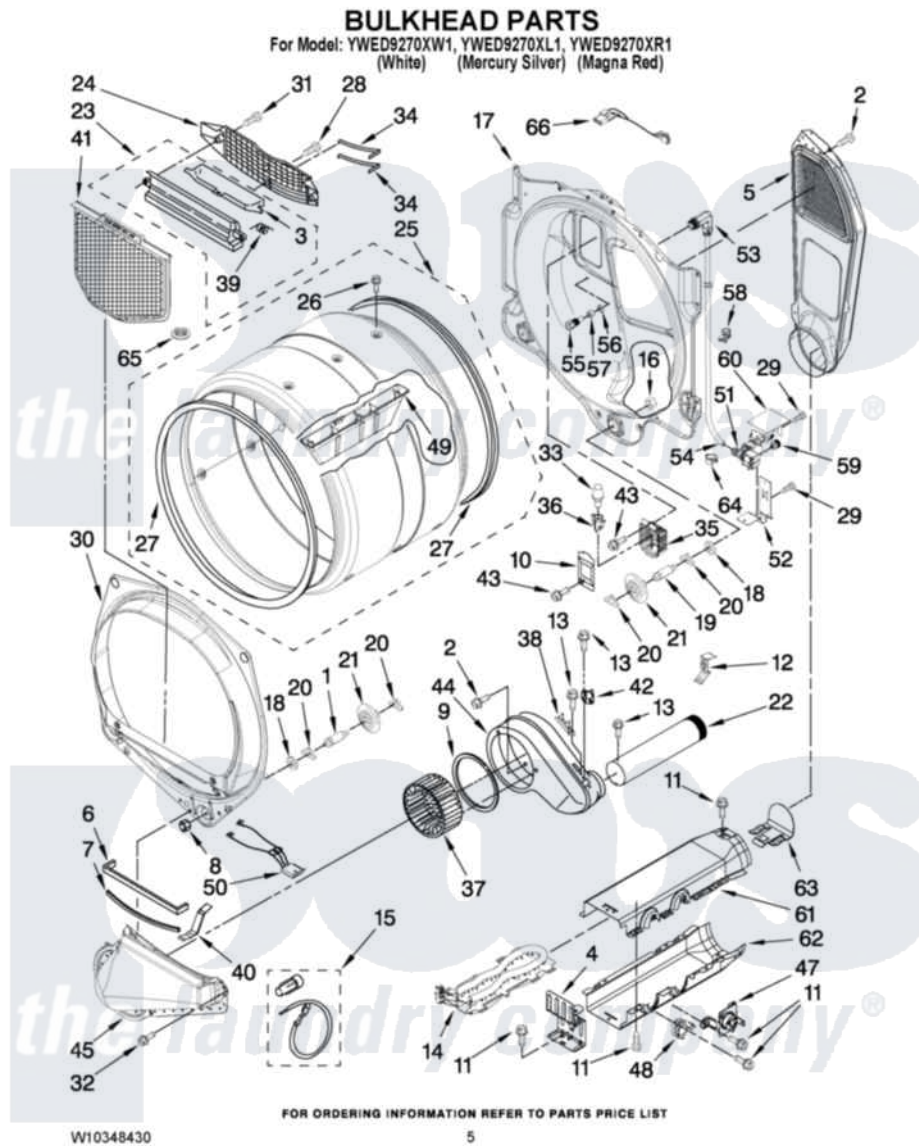

Whirlpool YWED9270XR1 03 - BULKHEAD PARTS

Whirlpool Residential Whirlpool YWED9270XR1 Dryer Parts Parts Diagram 03 - BULKHEAD PARTS
Click on the part number to view part

Item	Original Part Number	Replaced By	Status	Part Description
1	8575324	W10359271		Shaft, Drum Roller Threads
2	3390647	488729		Screw
3	W10153413			Door, Lint Screen
4	8066099			Bracket, Heater Box
5	697354	3387911		Duct-Air
6	697813			Seal, Outlet Housing
7	697814	697813		Seal, Outlet Housing
8	3934666	W10080210		Nut, 3/8 X 16
9	697770			Seal, Cover Plate Blower Housing
10	3402841	8532165		Lens, Drum Light
11	693995			Screw, Hex Head
12	8572105			Retainer, Toe Panel
13	8533971	90767		Screw, 8A X 3/8 HeX Washer Head Tapping
14	8544771			Heater Element
15	279457			Wire Kit, Terminal