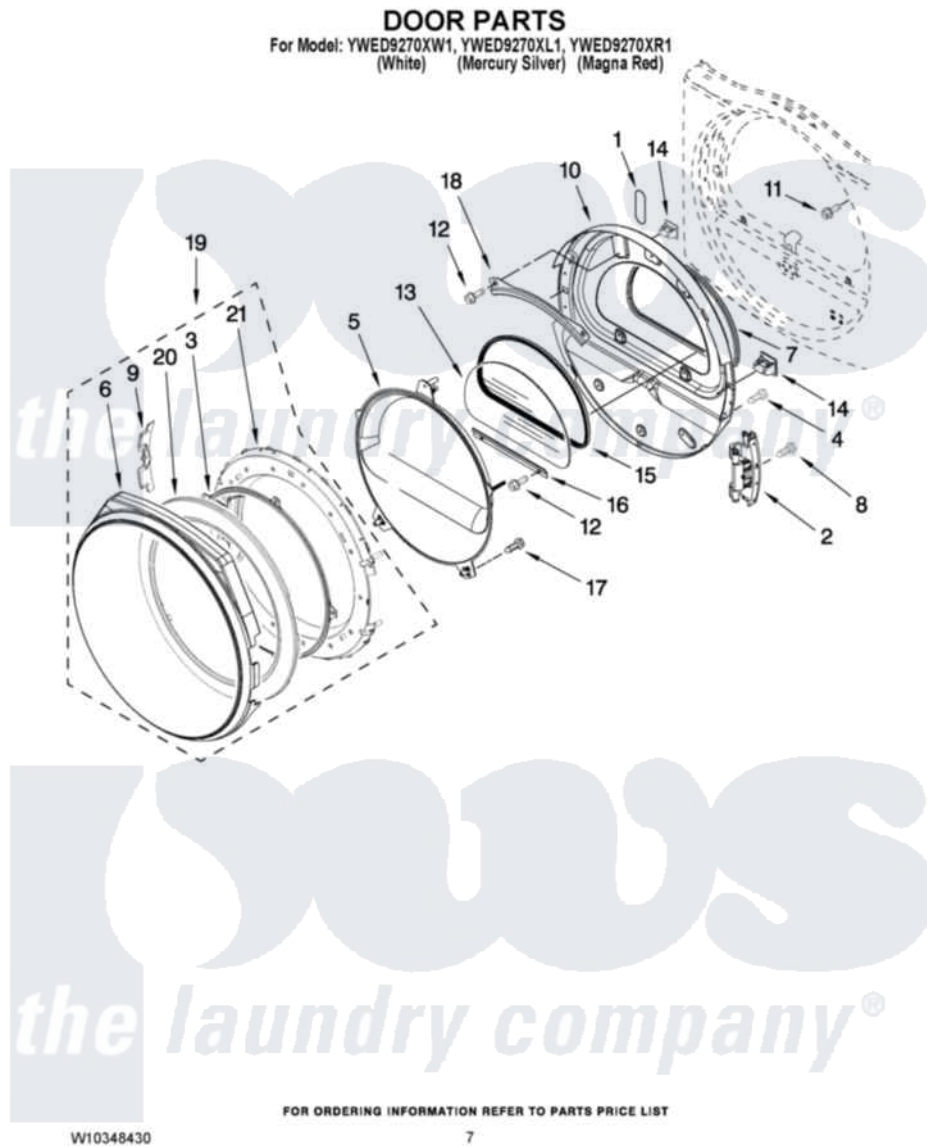

Whirlpool YWED9270XR1 04 - DOOR PARTS

Whirlpool [Residential Whirlpool YWED9270XR1 Dryer Parts](#) Parts Diagram 04 - DOOR PARTS
 Click on the part number to view part

Item	Original Part Number	Replaced By	Status	Part Description
1	W10256915			Label, Hinge Hole Cover
2	W10304672	8578887		Door Hinge Assembly
3	N/P		Not Available	SCREEN, DOOR (NOT SERVICEABLE SPERATELY, ORDER ITEM. 19)
4	8534044			Screw, 8-18 X 1/2
5	W10215764			Door, Intermediate Stationary
6	W10215757			Trim, Door Ring Outer
"	W10215823			Door Trim Outer Ring
"	W10215824			Door Trim Outer Ring
7	W10163915			Door Seal
8	W10159996			Screw, 10-24 X 25/64
9	W10215766			Door Trim, Hinge Cover
"	W10215825			Door Trim, Hinge Cover
"	W10215826			Door Trim, Hinge Cover
10	W10270215			Door Assembly Inner
11	355515			Screw, 8-18 X 11/16

12	3393258	3373329D	Screw
13	W10286878		Window
14	690081	279570	Latch
15	8579663		Seal, Window
16	8519354		Retainer-Window
17	8534022		Screw, 8-18 X 1/16
18	8519356		Retainer-Window
19	W10215756		Door Assembly Outer
"	W10215830		Door Assembly Outer
"	W10215831		Door Assembly Outer
20	N/P	Not Available	TRIM-DOOR INNER RING (NOT SERVICEABLE SEPERATELY, ORDER ITEM. 19)
21	W10215762	W10431338	Door