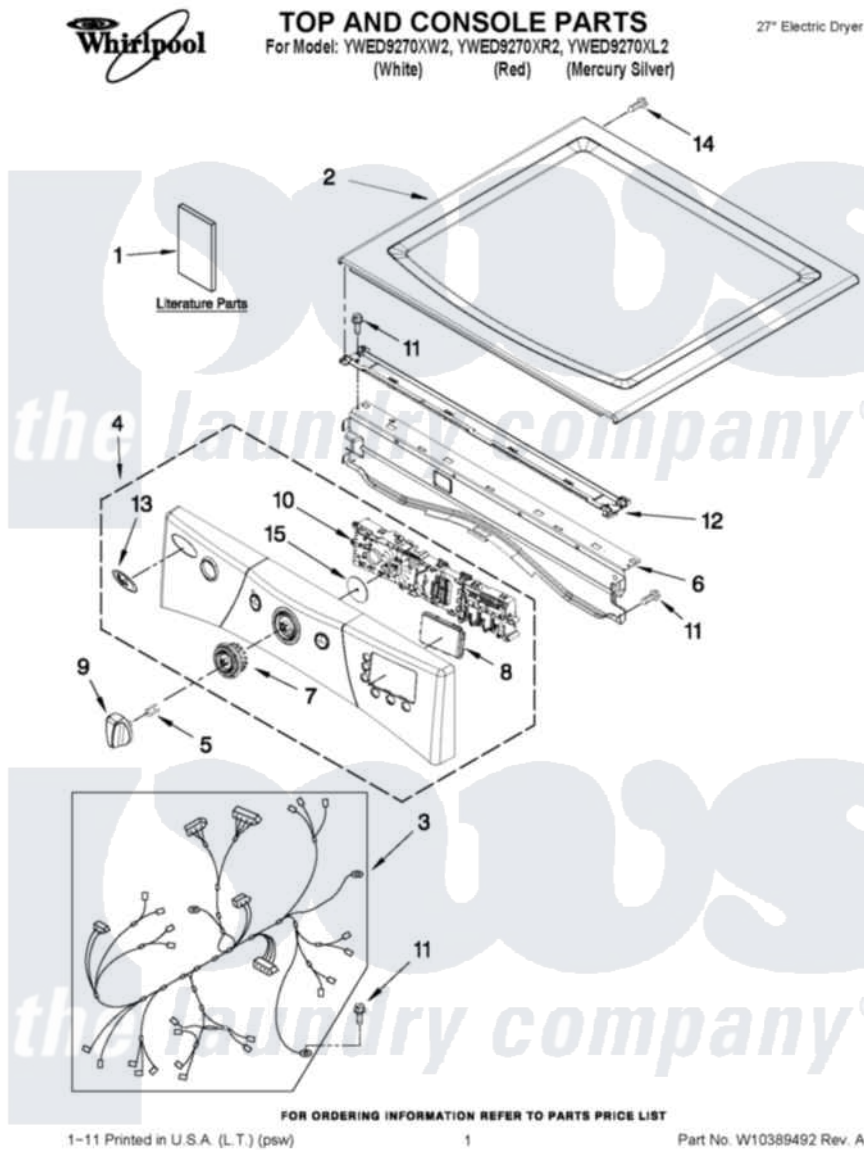

Whirlpool YWED9270XR2 01 - TOP AND CONSOLE PARTS

Whirlpool Residential Whirlpool YWED9270XR2 Dryer Parts Parts Diagram 01 - TOP AND CONSOLE PARTS
Click on the part number to view part

Item	Original Part Number	Replaced By	Status	Part Description
1	W10293937		Not Available	USE & CARE GUIDE
"	W10340328		Not Available	TECH SHEET
"	W10240584		Not Available	INSTALLATION, INSTRUCTION
2	W10336080			Top
"	W10336090			Top
"	W10336091			Top
3	W10278760		Not Available	HARNES, MAIN
4	W10329850	W10215462		Panel, Console
"	W10329852	W10215463		Panel, Console
"	W10329851	W10215464		Panel, Console
5	W10153920			Spring, Knob
6	8565237			Bracket, Console
7	W10237301			Cycle, Light Guide
8	W10212742			Window, Led Display
9	W10215781			Knob Assembly
"	W10247262			Knob Assembly

10	W10215476	W10418068	Control-Elec
11	3390647	488729	Screw
12	W10266747		Channel-Water, Dryer
13	W10117943	8303811	Badge, Assembly
14	3400238		Screw, 2-28 X 1/2
15	8572039		Seal, User Interface