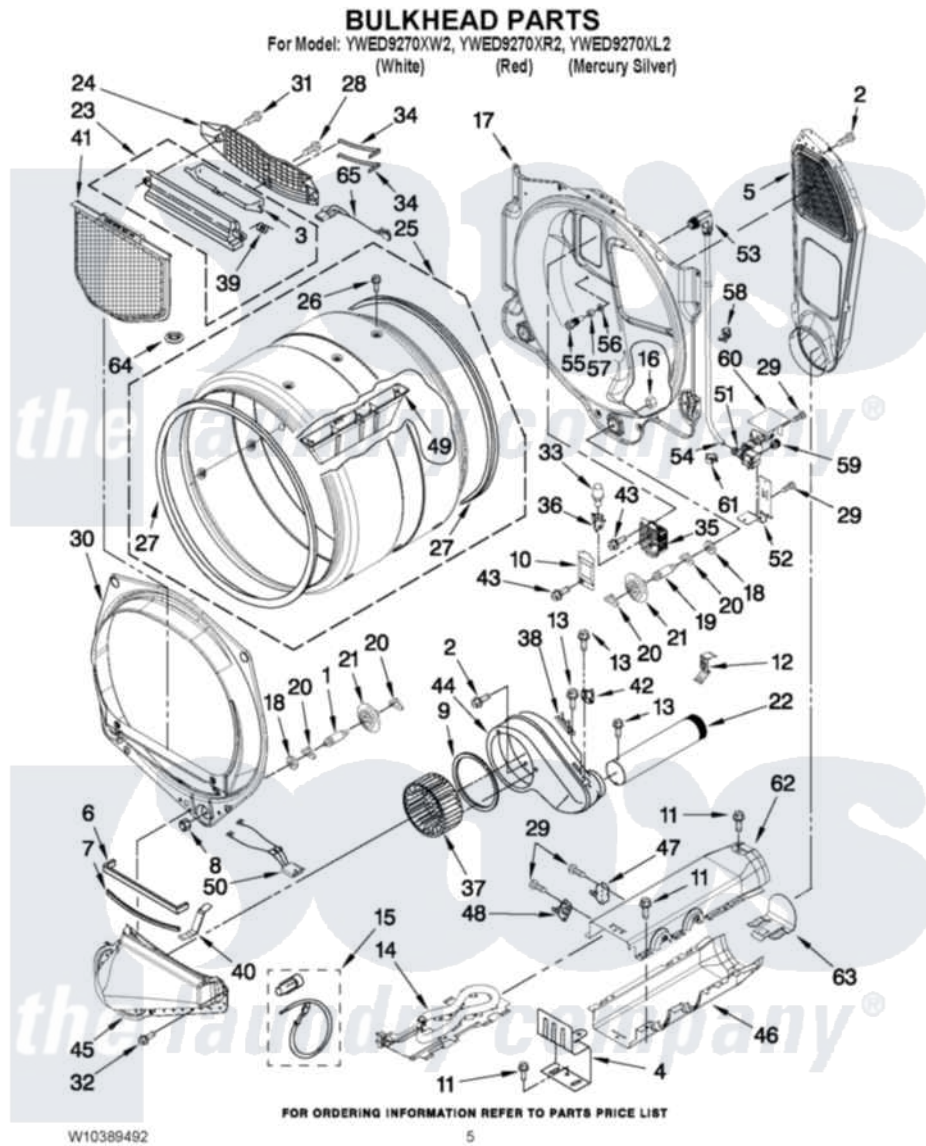

# Whirlpool YWED9270XR2 03 - BULKHEAD PARTS

Whirlpool Residential Whirlpool YWED9270XR2 Dryer Parts Parts Diagram 03 - BULKHEAD PARTS  
Click on the part number to view part

Item	Original Part Number	Replaced By	Status	Part Description
1	<a href="#">W10359271</a>			Shaft, Drum Roller Threads
2	3390647	<a href="#">488729</a>		Screw
3	<a href="#">W10153413</a>			Door, Lint Screen
4	<a href="#">8066099</a>			Bracket, Heater Box
5	697354	<a href="#">3387911</a>		Duct-Air
6	<a href="#">697813</a>			Seal, Outlet Housing
7	697814	<a href="#">697813</a>		Seal, Outlet Housing
8	3934666	<a href="#">W10080210</a>		Nut, 3/8 X 16
9	<a href="#">697770</a>			Seal, Cover Plate Blower Housing
10	3402841	<a href="#">8532165</a>		Lens, Drum Light
11	<a href="#">693995</a>			Screw, Hex Head
12	<a href="#">8572105</a>			Retainer, Toe Panel
13	8533971	<a href="#">90767</a>		Screw, 8A X 3/8 HeX Washer Head Tapping
14	<a href="#">8544771</a>			Heater Element
15	<a href="#">279457</a>			Wire Kit, Terminal