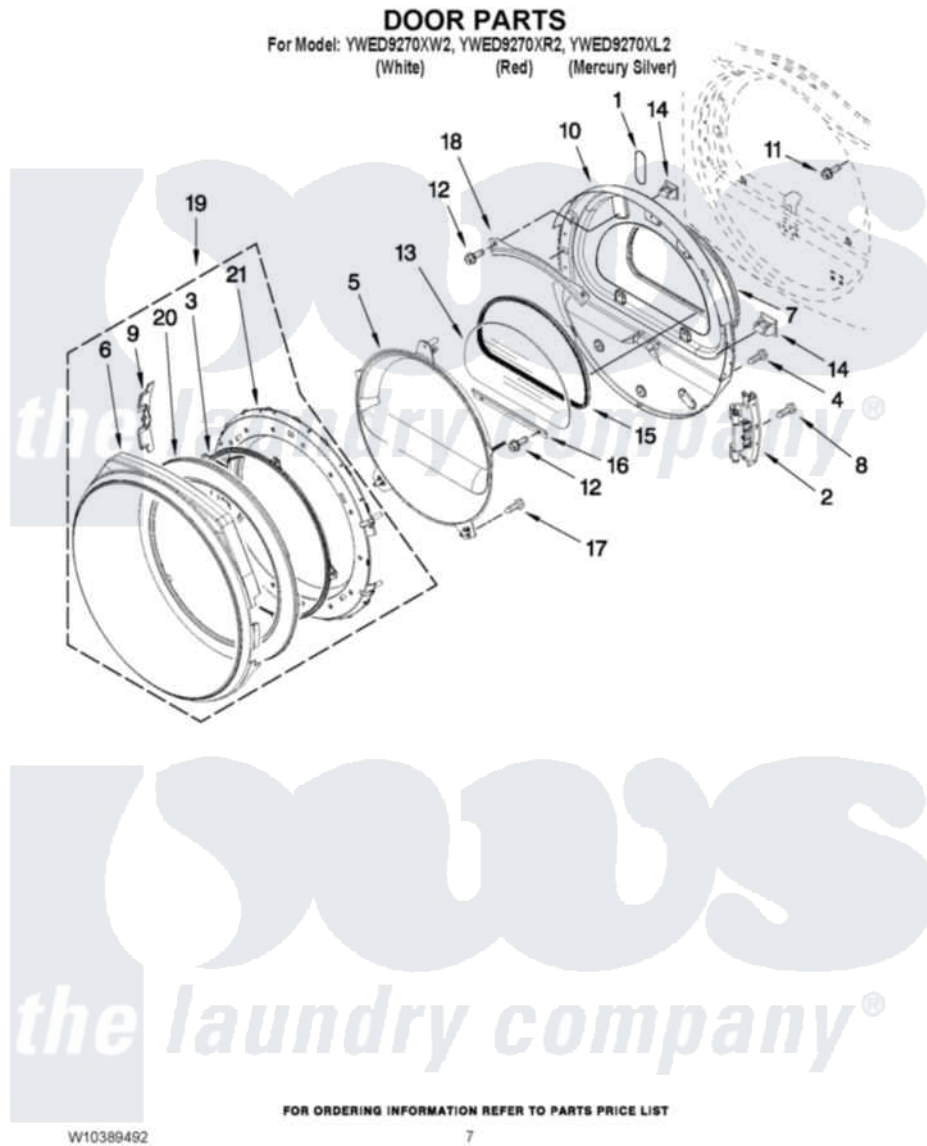

Whirlpool YWED9270XR2 04 - DOOR PARTS

Whirlpool [Residential Whirlpool YWED9270XR2 Dryer Parts](#) Parts Diagram 04 - DOOR PARTS
 Click on the part number to view part

Item	Original Part Number	Replaced By	Status	Part Description
1	W10256915			Label, Hinge Hole Cover
"	W10085230			Label, Hinge Hole Cover
2	W10304672	8578887		Door Hinge Assembly
3	N/P		Not Available	SCREEN, DOOR (NOT SERVICEABLE SPERATELY, ORDER ITEM. 19)
4	8534044			Screw, 8-18 X 1/2
5	W10215764			Door, Intermediate Stationary
6	W10215757			Trim, Door Ring Outer
"	W10215824			Door Trim Outer Ring
"	W10215823			Door Trim Outer Ring
7	W10163915			Door Seal
8	W10159996			Screw, 10-24 X 25/64
9	W10215766			Door Trim, Hinge Cover
"	W10215826			Door Trim, Hinge Cover
"	W10215825			Door Trim, Hinge Cover
10	W10363674			Door Assembly

11	355515		Screw, 8-18 X 11/16
12	3393258	3373329D	Screw
13	W10286878		Window
14	690081	279570	Latch
15	8579663		Seal, Window
16	8519354		Retainer-Window
17	8534022		Screw, 8-18 X 1/16
18	8519356		Retainer-Window
19	W10215756		Door Assembly Outer
"	W10215831		Door Assembly Outer
"	W10215830		Door Assembly Outer
20	N/P	Not Available	TRIM-DOOR INNER RING (NOT SERVICEABLE SEPERATELY, ORDER ITEM. 19)
21	W10215762	W10431338	Door