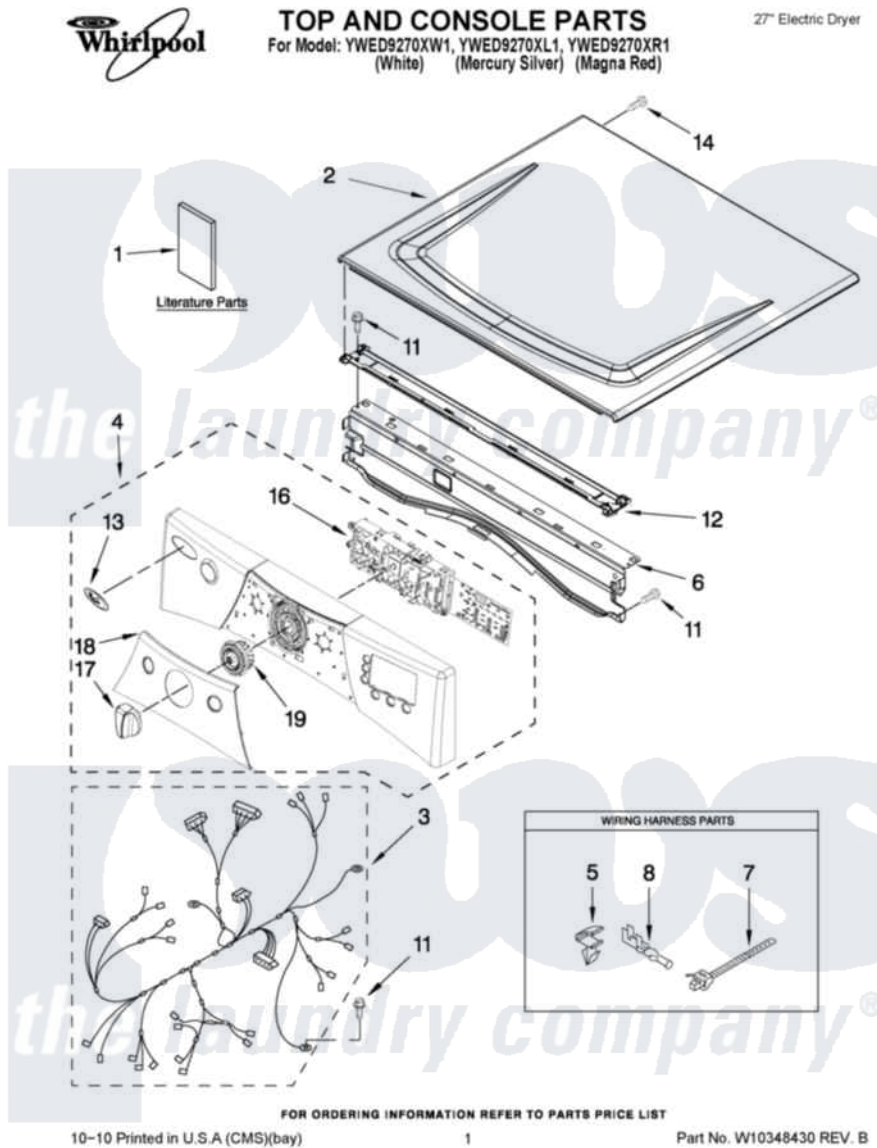

Whirlpool YWED9270XW1 01 - TOP AND CONSOLE PARTS

Whirlpool Residential Whirlpool YWED9270XW1 Dryer Parts Parts Diagram 01 - TOP AND CONSOLE PARTS
 Click on the part number to view part

Item	Original Part Number	Replaced By	Status	Part Description
1	W10293937		Not Available	USE & CARE GUIDE
"	W10294025		Not Available	TECH SHEET
"	W10240584		Not Available	INSTALLATION, INSTRUCTION
2	8563730	W10336080		Top
"	W10251213			Top
"	W10251212	W10336090		Top
3	W10278760		Not Available	HARNESS, MAIN
4	W10215462			Panel, Console
"	W10215464			Panel, Console
"	W10215463			Panel, Console
5	3394427			Clip-Harness
6	8565237			Bracket, Console
7	3391018			Tie Cable
8	94614			Terminal
11	3390647	488729		Screw
12	W10266747			Channel-Water, Dryer

13	W10117943	8303811	Badge, Assembly
14	3400238		Screw, 2-28 X 1/2
16	W10215460	W10418068	Control-Elec
17	W10215781		Knob Assembly
"	W10247262		Knob Assembly
18	W10215470		Cover, Center
"	W10215468		Cover, Center
"	W10215469		Cover, Center
19	W10237301		Cycle, Light Guide